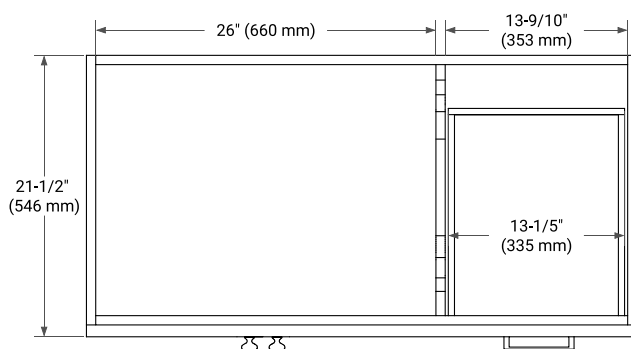

HAMLET 42" LEFT OFFSET CABINET

BASE CABINET DIMENSIONS

42" W x 21.5" D x 34.5" H

FEATURES

- Solid wood frame & plywood panels
- Dovetail drawers and joints
- Soft closing doors & drawers

HARDWARE FINISHES*

White Grey Midnight Blue Black

FRONT VIEW

SIDE VIEW

PLAN VIEW

43" LEFT RECTANGLE SINK COUNTERTOP WITH 1.5 IN. THICKNESS

ARIEL

OVERALL DIMENSIONS

43" W x 22" D x 1.5" H

COUNTERTOP PLAN VIEW

EDGE SIDE VIEW

THREE DIMENSIONAL COUNTERTOP VIEW