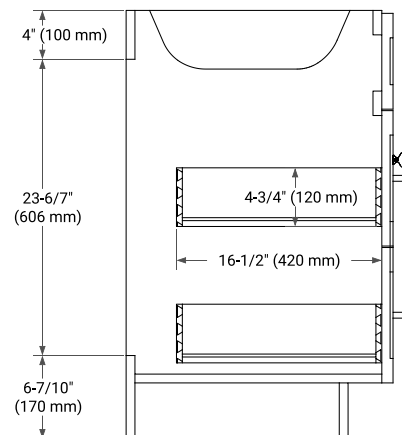

HAMLET 42" LEFT OFFSET CABINET

BASE CABINET DIMENSIONS

42" W x 21.5" D x 34.5" H

FEATURES

- Solid wood frame & plywood panels
- Dovetail drawers and joints
- Soft closing doors & drawers

HARDWARE FINISHES*

White Grey Midnight Blue Black

FRONT VIEW

SIDE VIEW

PLAN VIEW

43" LEFT RECTANGLE SINK COUNTERTOP WITH 1.5 IN. THICKNESS

ARIEL

OVERALL DIMENSIONS

43" W x 22" D x 1.5" H

COUNTERTOP PLAN VIEW

EDGE SIDE VIEW

THREE DIMENSIONAL COUNTERTOP VIEW