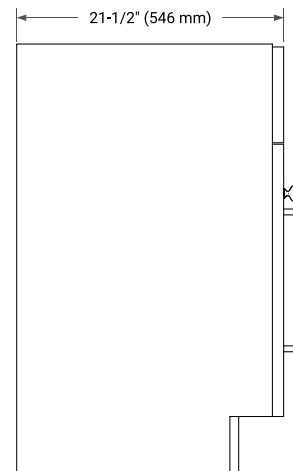

HAMLET 42" LEFT OFFSET CABINET

BASE CABINET DIMENSIONS

42" W x 21.5" D x 34.5" H

FEATURES

- Solid wood frame & plywood panels
- Dovetail drawers and joints
- Soft closing doors & drawers

HARDWARE FINISHES*

White Grey Midnight Blue Black

FRONT VIEW

SIDE VIEW

PLAN VIEW

43" LEFT RECTANGLE SINK COUNTERTOP WITH 1.5 IN. THICKNESS

ARIEL

OVERALL DIMENSIONS

43" W x 22" D x 1.5" H

COUNTERTOP PLAN VIEW

EDGE SIDE VIEW

THREE DIMENSIONAL COUNTERTOP VIEW