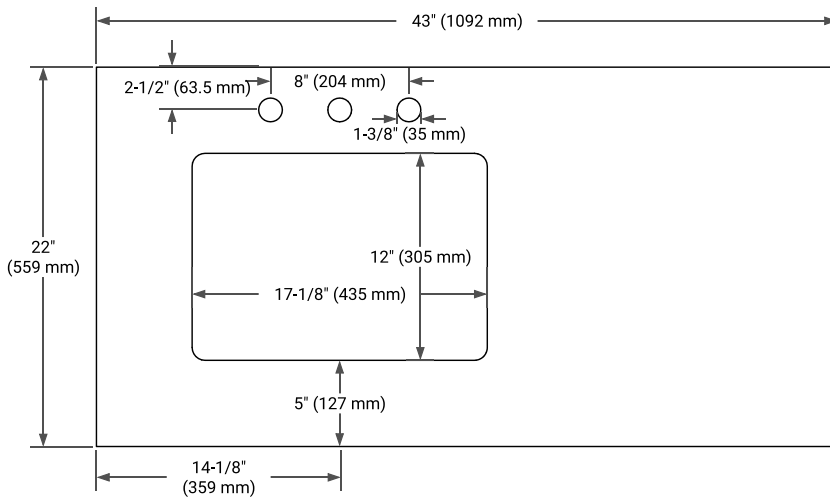

HAMLET 42" LEFT OFFSET CABINET

BASE CABINET DIMENSIONS

42" W x 21.5" D x 34.5" H

FEATURES

- Solid wood frame & plywood panels
- Dovetail drawers and joints
- Soft closing doors & drawers

HARDWARE FINISHES*

White Grey Midnight Blue Black

FRONT VIEW

SIDE VIEW

PLAN VIEW

43" LEFT RECTANGLE SINK COUNTERTOP WITH 1.5 IN. THICKNESS

ARIEL

OVERALL DIMENSIONS

43" W x 22" D x 1.5" H

COUNTERTOP OPTIONS

Carrara Marble

White Quartz

FEATURES

- Solid countertop with mitered edges & seams
- Undermount white rectangular sink
- Pre-drilled for 8" widespread faucet

INCLUDED

- Countertop
- Matching Backsplash
- Rectangle Sink

COUNTERTOP PLAN VIEW

EDGE SIDE VIEW

THREE DIMENSIONAL COUNTERTOP VIEW