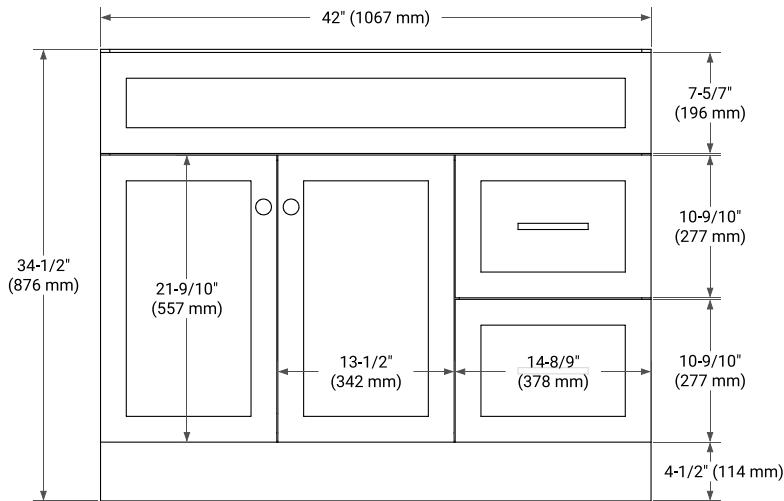

HAMLET 42" LEFT OFFSET CABINET

BASE CABINET DIMENSIONS

42" W x 21.5" D x 34.5" H

FEATURES

- Solid wood frame & plywood panels
- Dovetail drawers and joints
- Soft closing doors & drawers

HARDWARE FINISHES*

White Grey Midnight Blue Black

FRONT VIEW

SIDE VIEW

PLAN VIEW

43" LEFT RECTANGLE SINK COUNTERTOP WITH 1.5 IN. THICKNESS

ARIEL

OVERALL DIMENSIONS

43" W x 22" D x 1.5" H

COUNTERTOP OPTIONS

Carrara Marble

White Quartz

FEATURES

- Solid countertop with mitered edges & seams
- Undermount white rectangular sink
- Pre-drilled for 8" widespread faucet

INCLUDED

- Countertop
- Matching Backsplash
- Rectangle Sink

COUNTERTOP PLAN VIEW

EDGE SIDE VIEW

THREE DIMENSIONAL COUNTERTOP VIEW