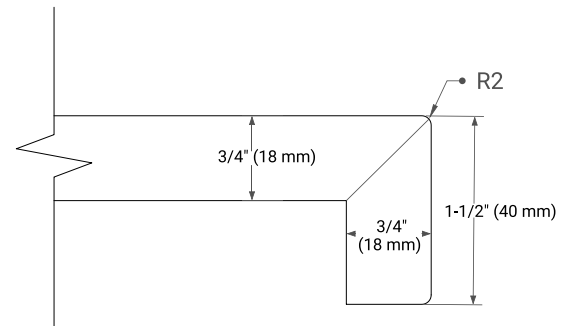

HAMLET 42" LEFT OFFSET CABINET

BASE CABINET DIMENSIONS

42" W x 21.5" D x 34.5" H

FEATURES

- Solid wood frame & plywood panels
- Dovetail drawers and joints
- Soft closing doors & drawers

HARDWARE FINISHES*

White Grey Midnight Blue Black

FRONT VIEW

SIDE VIEW

PLAN VIEW

43" LEFT RECTANGLE SINK COUNTERTOP WITH 1.5 IN. THICKNESS

ARIEL

OVERALL DIMENSIONS

43" W x 22" D x 1.5" H

COUNTERTOP OPTIONS

Carrara Marble

White Quartz

FEATURES

- Solid countertop with mitered edges & seams
- Undermount white rectangular sink
- Pre-drilled for 8" widespread faucet

INCLUDED

- Countertop
- Matching Backsplash
- Rectangle Sink

COUNTERTOP PLAN VIEW

EDGE SIDE VIEW

THREE DIMENSIONAL COUNTERTOP VIEW