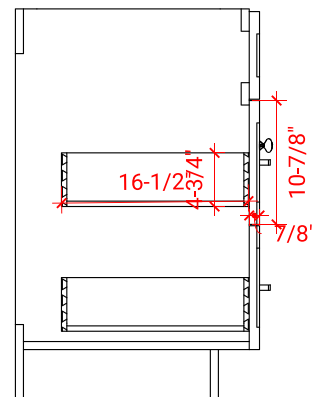

HAMLET 42" LEFT OFFSET CABINET

F042S-L

BASE CABINET DIMENSIONS

42" W x 21.5" D x 34.5" H

FEATURES

- Solid wood frame & plywood panels
- Dovetail drawers and joints
- Soft closing doors & drawers

HARDWARE FINISHES

Brushed Nickel Satin Brass Matte Black Polished Chrome

AVAILABLE COLORS

White Grey Midnight Blue Black

FRONT VIEW

SIDE VIEW

PLAN VIEW

OVERALL DIMENSIONS

43" W x 22" D x 0.75" H

COUNTERTOP PLAN VIEW

EDGE SIDE VIEW

THREE DIMENSIONAL COUNTERTOP VIEW