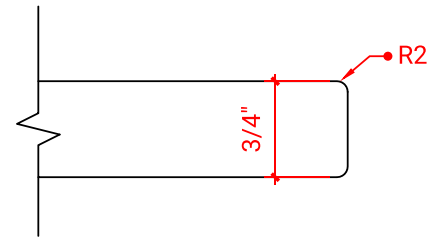

COUNTERTOP OPTIONS

Carrara Marble
CW2-043S-L-OVL-CT

FEATURES

- Solid countertop with mitered edges & seams
- Undermount white oval sink
- Pre-drilled for 8" widespread faucet

INCLUDED

- Countertop
- Matching Backsplash
- Oval Sink

COUNTERTOP PLAN VIEW

EDGE SIDE VIEW

THREE DIMENSIONAL COUNTERTOP VIEW