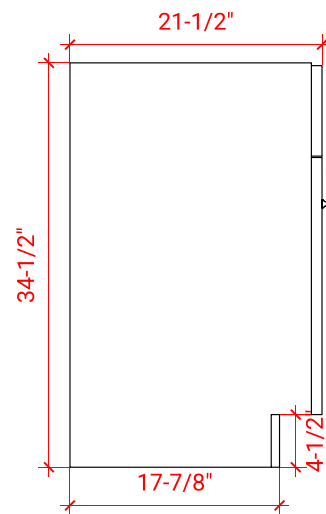

HAMLET 42" LEFT OFFSET CABINET

F042S-L

BASE CABINET DIMENSIONS

42" W x 21.5" D x 34.5" H

FEATURES

- Solid wood frame & plywood panels
- Dovetail drawers and joints
- Soft closing doors & drawers

HARDWARE FINISHES

Brushed Nickel Satin Brass Matte Black Polished Chrome

AVAILABLE COLORS

White Grey Midnight Blue Black

FRONT VIEW

SIDE VIEW

PLAN VIEW

OVERALL DIMENSIONS

43" W x 22" D x 0.75" H

COUNTERTOP OPTIONS

Carrara Marble
CW2-043S-L-OVL-CT

FEATURES

- Solid countertop with mitered edges & seams
- Undermount white oval sink
- Pre-drilled for 8" widespread faucet

INCLUDED

- Countertop
- Matching Backsplash
- Oval Sink

COUNTERTOP PLAN VIEW

EDGE SIDE VIEW

THREE DIMENSIONAL COUNTERTOP VIEW