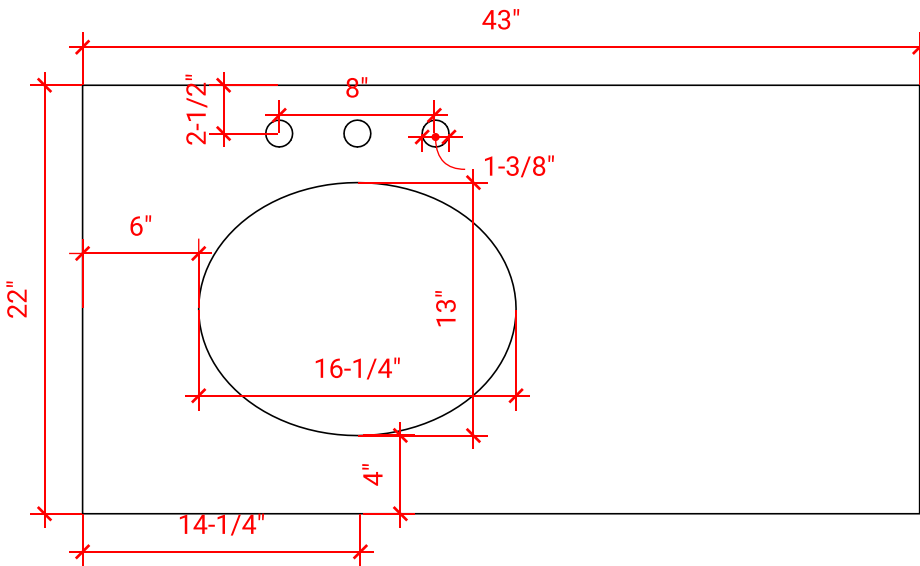

HAMLET 42" LEFT OFFSET CABINET

F042S-L

BASE CABINET DIMENSIONS

42" W x 21.5" D x 34.5" H

FEATURES

- Solid wood frame & plywood panels
- Dovetail drawers and joints
- Soft closing doors & drawers

HARDWARE FINISHES

Brushed Nickel Satin Brass Matte Black Polished Chrome

AVAILABLE COLORS

White Grey Midnight Blue Black

FRONT VIEW

SIDE VIEW

PLAN VIEW

OVERALL DIMENSIONS

43" W x 22" D x 0.75" H

COUNTERTOP OPTIONS

Carrara Marble
CW2-043S-L-OVL-CT

FEATURES

- Solid countertop with mitered edges & seams
- Undermount white oval sink
- Pre-drilled for 8" widespread faucet

INCLUDED

- Countertop
- Matching Backsplash
- Oval Sink

COUNTERTOP PLAN VIEW

EDGE SIDE VIEW

THREE DIMENSIONAL COUNTERTOP VIEW