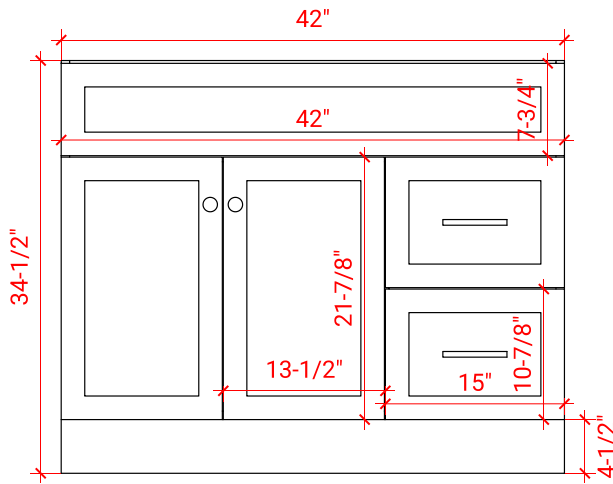

HAMLET 42" LEFT OFFSET CABINET

F042S-L

BASE CABINET DIMENSIONS

42" W x 21.5" D x 34.5" H

FEATURES

- Solid wood frame & plywood panels
- Dovetail drawers and joints
- Soft closing doors & drawers

HARDWARE FINISHES

Brushed Nickel Satin Brass Matte Black Polished Chrome

AVAILABLE COLORS

White Grey Midnight Blue Black

FRONT VIEW

SIDE VIEW

PLAN VIEW

OVERALL DIMENSIONS

43" W x 22" D x 0.75" H

COUNTERTOP PLAN VIEW

EDGE SIDE VIEW

THREE DIMENSIONAL COUNTERTOP VIEW