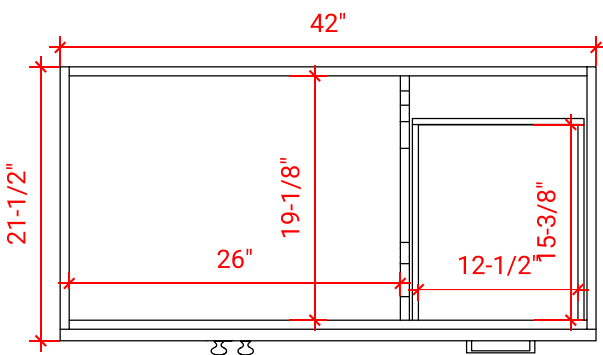

HAMLET 42" LEFT OFFSET CABINET

F042S-L

BASE CABINET DIMENSIONS

42" W x 21.5" D x 34.5" H

FEATURES

- Solid wood frame & plywood panels
- Dovetail drawers and joints
- Soft closing doors & drawers

HARDWARE FINISHES

Brushed Nickel Satin Brass Matte Black Polished Chrome

AVAILABLE COLORS

White Grey Midnight Blue Black

FRONT VIEW

SIDE VIEW

PLAN VIEW

OVERALL DIMENSIONS

43" W x 22" D x 0.75" H

COUNTERTOP PLAN VIEW

EDGE SIDE VIEW

THREE DIMENSIONAL COUNTERTOP VIEW