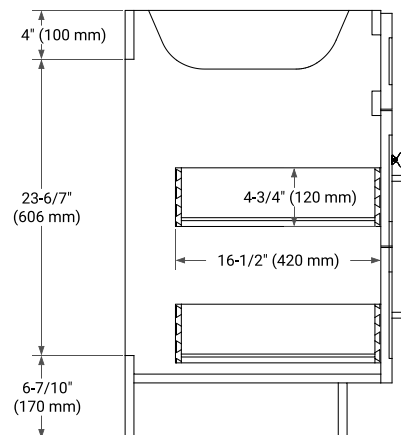

HAMLET 36" RIGHT OFFSET CABINET

BASE CABINET DIMENSIONS

36" W x 21.5" D x 34.5" H

FEATURES

- Solid wood frame & plywood panels
- Dovetail drawers and joints
- Soft closing doors & drawers

HARDWARE FINISHES*

White Grey Midnight Blue Black

FRONT VIEW

SIDE VIEW

PLAN VIEW

37" RIGHT RECTANGLE SINK COUNTERTOP WITH 1.5 IN. THICKNESS

ARIEL

OVERALL DIMENSIONS

37" W x 22" D x 1.5" H

COUNTERTOP PLAN VIEW

EDGE SIDE VIEW

THREE DIMENSIONAL COUNTERTOP VIEW