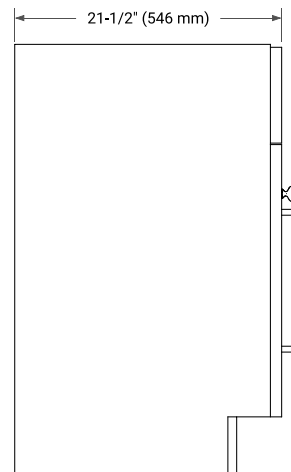

HAMLET 36" RIGHT OFFSET CABINET

BASE CABINET DIMENSIONS

36" W x 21.5" D x 34.5" H

FEATURES

- Solid wood frame & plywood panels
- Dovetail drawers and joints
- Soft closing doors & drawers

HARDWARE FINISHES*

White Grey Midnight Blue Black

FRONT VIEW

SIDE VIEW

PLAN VIEW

37" RIGHT RECTANGLE SINK COUNTERTOP WITH 1.5 IN. THICKNESS

ARIEL

OVERALL DIMENSIONS

37" W x 22" D x 1.5" H

COUNTERTOP PLAN VIEW

EDGE SIDE VIEW

THREE DIMENSIONAL COUNTERTOP VIEW