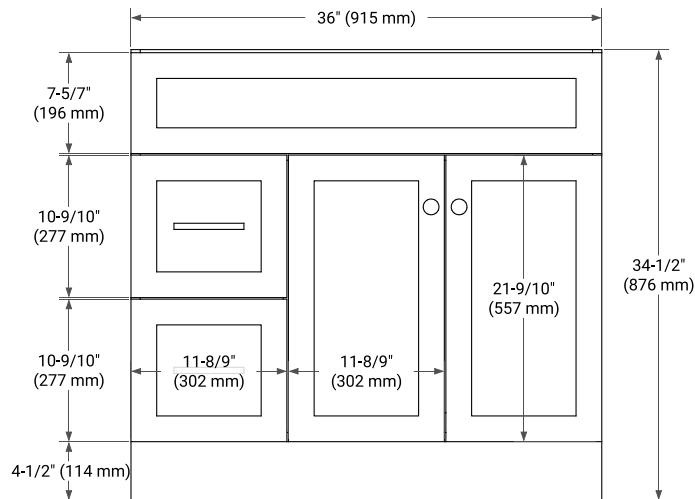

HAMLET 36" RIGHT OFFSET CABINET

BASE CABINET DIMENSIONS

36" W x 21.5" D x 34.5" H

FEATURES

- Solid wood frame & plywood panels
- Dovetail drawers and joints
- Soft closing doors & drawers

HARDWARE FINISHES*

White Grey Midnight Blue Black

FRONT VIEW

SIDE VIEW

PLAN VIEW

37" RIGHT RECTANGLE SINK COUNTERTOP WITH 1.5 IN. THICKNESS

ARIEL

OVERALL DIMENSIONS

37" W x 22" D x 1.5" H

COUNTERTOP PLAN VIEW

EDGE SIDE VIEW

THREE DIMENSIONAL COUNTERTOP VIEW