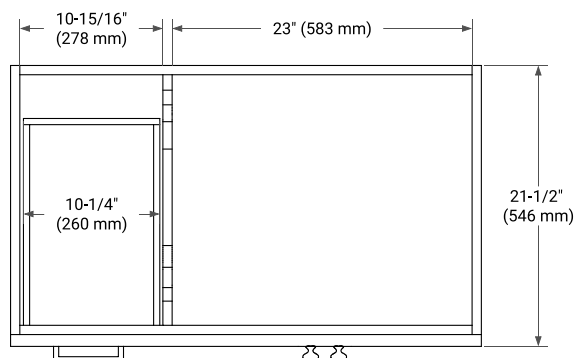

HAMLET 36" RIGHT OFFSET CABINET

BASE CABINET DIMENSIONS

36" W x 21.5" D x 34.5" H

FEATURES

- Solid wood frame & plywood panels
- Dovetail drawers and joints
- Soft closing doors & drawers

HARDWARE FINISHES*

White Grey Midnight Blue Black

FRONT VIEW

SIDE VIEW

PLAN VIEW

37" RIGHT RECTANGLE SINK COUNTERTOP WITH 1.5 IN. THICKNESS

ARIEL

OVERALL DIMENSIONS

37" W x 22" D x 1.5" H

COUNTERTOP PLAN VIEW

EDGE SIDE VIEW

THREE DIMENSIONAL COUNTERTOP VIEW