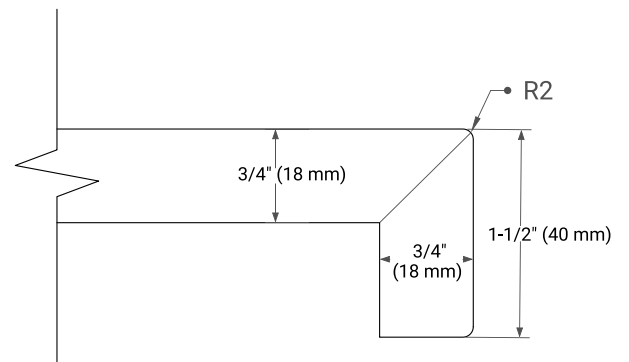

HAMLET 36" RIGHT OFFSET CABINET

BASE CABINET DIMENSIONS

36" W x 21.5" D x 34.5" H

FEATURES

- Solid wood frame & plywood panels
- Dovetail drawers and joints
- Soft closing doors & drawers

HARDWARE FINISHES*

White Grey Midnight Blue Black

FRONT VIEW

SIDE VIEW

PLAN VIEW

37" RIGHT RECTANGLE SINK COUNTERTOP WITH 1.5 IN. THICKNESS

ARIEL

OVERALL DIMENSIONS

37" W x 22" D x 1.5" H

COUNTERTOP OPTIONS

Carrara Marble

White Quartz

FEATURES

- Solid countertop with mitered edges & seams
- Undermount white rectangular sink
- Pre-drilled for 8" widespread faucet

INCLUDED

- Countertop
- Matching Backsplash
- Rectangle Sink

COUNTERTOP PLAN VIEW

EDGE SIDE VIEW

THREE DIMENSIONAL COUNTERTOP VIEW