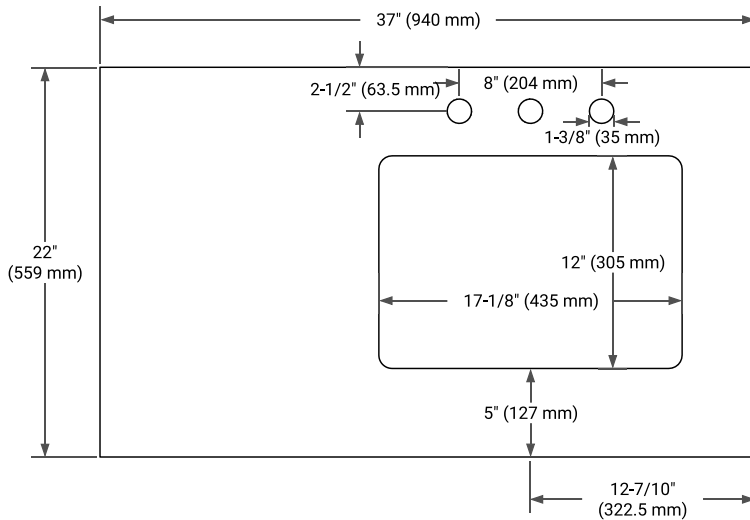

HAMLET 36" RIGHT OFFSET CABINET

BASE CABINET DIMENSIONS

36" W x 21.5" D x 34.5" H

FEATURES

- Solid wood frame & plywood panels
- Dovetail drawers and joints
- Soft closing doors & drawers

HARDWARE FINISHES*

White Grey Midnight Blue Black

FRONT VIEW

SIDE VIEW

PLAN VIEW

37" RIGHT RECTANGLE SINK COUNTERTOP WITH 1.5 IN. THICKNESS

ARIEL

OVERALL DIMENSIONS

37" W x 22" D x 1.5" H

COUNTERTOP OPTIONS

Carrara Marble

White Quartz

FEATURES

- Solid countertop with mitered edges & seams
- Undermount white rectangular sink
- Pre-drilled for 8" widespread faucet

INCLUDED

- Countertop
- Matching Backsplash
- Rectangle Sink

COUNTERTOP PLAN VIEW

EDGE SIDE VIEW

THREE DIMENSIONAL COUNTERTOP VIEW