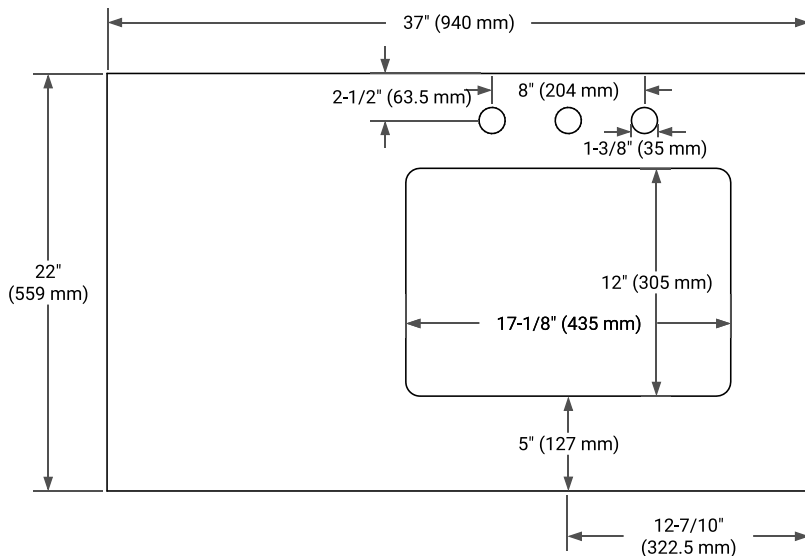

HAMLET 36" RIGHT OFFSET CABINET

BASE CABINET DIMENSIONS

36" W x 21.5" D x 34.5" H

FEATURES

- Solid wood frame & plywood panels
- Dovetail drawers and joints
- Soft closing doors & drawers

HARDWARE FINISHES*

White Grey Midnight Blue Black

FRONT VIEW

SIDE VIEW

PLAN VIEW

37" RIGHT RECTANGLE SINK COUNTERTOP WITH 0.75 IN. THICKNESS

ARIEL

OVERALL DIMENSIONS

37" W x 22" D x 0.75" H

COUNTERTOP OPTIONS

Carrara Marble

FEATURES

- Solid countertop with mitered edges & seams
- Undermount white rectangular sink
- Pre-drilled for 8" widespread faucet

INCLUDED

- Countertop
- Matching Backsplash
- Rectangle Sink

COUNTERTOP PLAN VIEW

EDGE SIDE VIEW

THREE DIMENSIONAL COUNTERTOP VIEW