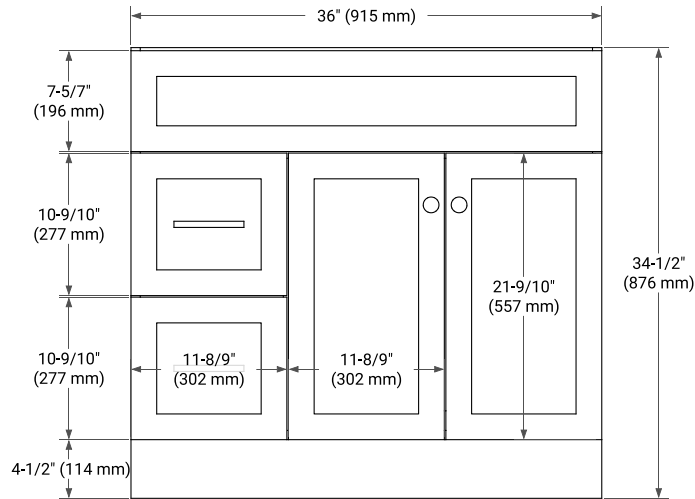

HAMLET 36" RIGHT OFFSET CABINET

BASE CABINET DIMENSIONS

36" W x 21.5" D x 34.5" H

FEATURES

- Solid wood frame & plywood panels
- Dovetail drawers and joints
- Soft closing doors & drawers

HARDWARE FINISHES*

White Grey Midnight Blue Black

FRONT VIEW

SIDE VIEW

PLAN VIEW

37" RIGHT RECTANGLE SINK COUNTERTOP WITH 0.75 IN. THICKNESS

ARIEL

OVERALL DIMENSIONS

37" W x 22" D x 0.75" H

COUNTERTOP OPTIONS

Carrara Marble

FEATURES

- Solid countertop with mitered edges & seams
- Undermount white rectangular sink
- Pre-drilled for 8" widespread faucet

INCLUDED

- Countertop
- Matching Backsplash
- Rectangle Sink

COUNTERTOP PLAN VIEW

EDGE SIDE VIEW

THREE DIMENSIONAL COUNTERTOP VIEW