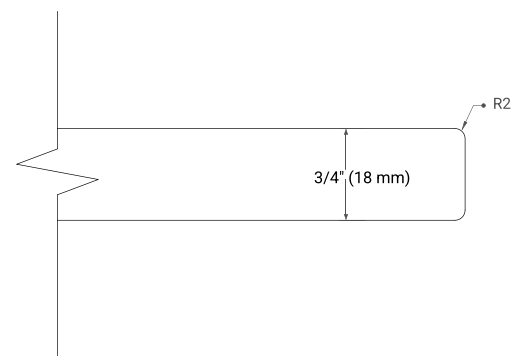

HAMLET 36" RIGHT OFFSET CABINET

BASE CABINET DIMENSIONS

36" W x 21.5" D x 34.5" H

FEATURES

- Solid wood frame & plywood panels
- Dovetail drawers and joints
- Soft closing doors & drawers

HARDWARE FINISHES*

White Grey Midnight Blue Black

FRONT VIEW

SIDE VIEW

PLAN VIEW

37" RIGHT RECTANGLE SINK COUNTERTOP WITH 0.75 IN. THICKNESS

ARIEL

OVERALL DIMENSIONS

37" W x 22" D x 0.75" H

COUNTERTOP OPTIONS

Carrara Marble

FEATURES

- Solid countertop with mitered edges & seams
- Undermount white rectangular sink
- Pre-drilled for 8" widespread faucet

INCLUDED

- Countertop
- Matching Backsplash
- Rectangle Sink

COUNTERTOP PLAN VIEW

EDGE SIDE VIEW

THREE DIMENSIONAL COUNTERTOP VIEW