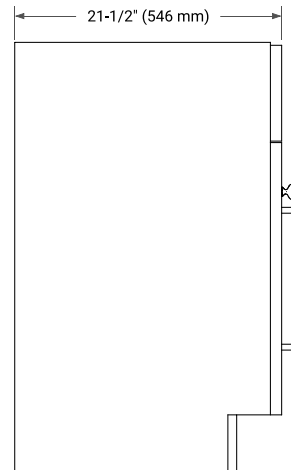

HAMLET 36" RIGHT OFFSET CABINET

BASE CABINET DIMENSIONS

36" W x 21.5" D x 34.5" H

FEATURES

- Solid wood frame & plywood panels
- Dovetail drawers and joints
- Soft closing doors & drawers

HARDWARE FINISHES*

White Grey Midnight Blue Black

FRONT VIEW

SIDE VIEW

PLAN VIEW

37" RIGHT RECTANGLE SINK COUNTERTOP WITH 0.75 IN. THICKNESS

ARIEL

OVERALL DIMENSIONS

37" W x 22" D x 0.75" H

COUNTERTOP PLAN VIEW

EDGE SIDE VIEW

THREE DIMENSIONAL COUNTERTOP VIEW