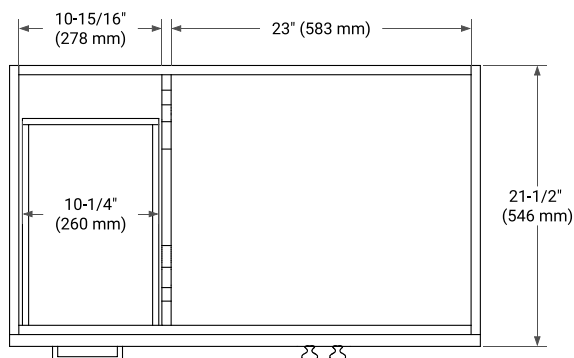

HAMLET 36" RIGHT OFFSET CABINET

BASE CABINET DIMENSIONS

36" W x 21.5" D x 34.5" H

FEATURES

- Solid wood frame & plywood panels
- Dovetail drawers and joints
- Soft closing doors & drawers

HARDWARE FINISHES*

White Grey Midnight Blue Black

FRONT VIEW

SIDE VIEW

PLAN VIEW

37" RIGHT RECTANGLE SINK COUNTERTOP WITH 0.75 IN. THICKNESS

ARIEL

OVERALL DIMENSIONS

37" W x 22" D x 0.75" H

COUNTERTOP OPTIONS

Carrara Marble

FEATURES

- Solid countertop with mitered edges & seams
- Undermount white rectangular sink
- Pre-drilled for 8" widespread faucet

INCLUDED

- Countertop
- Matching Backsplash
- Rectangle Sink

COUNTERTOP PLAN VIEW

EDGE SIDE VIEW

THREE DIMENSIONAL COUNTERTOP VIEW