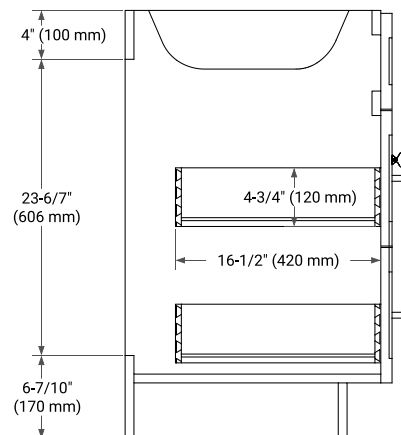

HAMLET 36" RIGHT OFFSET CABINET

BASE CABINET DIMENSIONS

36" W x 21.5" D x 34.5" H

FEATURES

- Solid wood frame & plywood panels
- Dovetail drawers and joints
- Soft closing doors & drawers

HARDWARE FINISHES*

White Grey Midnight Blue Black

FRONT VIEW

SIDE VIEW

PLAN VIEW

37" RIGHT RECTANGLE SINK COUNTERTOP WITH 0.75 IN. THICKNESS

ARIEL

OVERALL DIMENSIONS

37" W x 22" D x 0.75" H

COUNTERTOP OPTIONS

Carrara Marble

FEATURES

- Solid countertop with mitered edges & seams
- Undermount white rectangular sink
- Pre-drilled for 8" widespread faucet

INCLUDED

- Countertop
- Matching Backsplash
- Rectangle Sink

COUNTERTOP PLAN VIEW

EDGE SIDE VIEW

THREE DIMENSIONAL COUNTERTOP VIEW