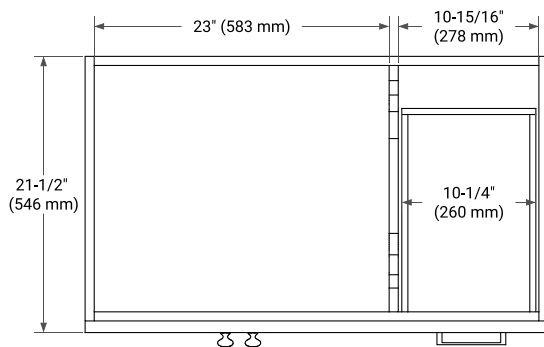

HAMLET 36" LEFT OFFSET CABINET

BASE CABINET DIMENSIONS

36" W x 21.5" D x 34.5" H

FEATURES

- Solid wood frame & plywood panels
- Dovetail drawers and joints
- Soft closing doors & drawers

HARDWARE FINISHES*

White Grey Midnight Blue Black

FRONT VIEW

SIDE VIEW

PLAN VIEW

37" LEFT RECTANGLE SINK COUNTERTOP WITH 1.5 IN. THICKNESS

ARIEL

OVERALL DIMENSIONS

37" W x 22" D x 1.5" H

COUNTERTOP PLAN VIEW

EDGE SIDE VIEW

THREE DIMENSIONAL COUNTERTOP VIEW