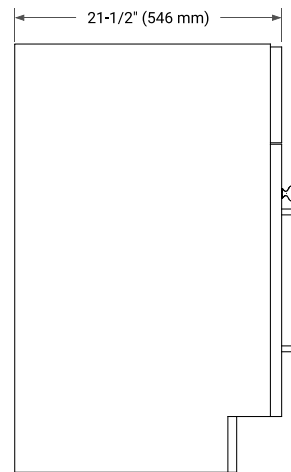

HAMLET 36" LEFT OFFSET CABINET

BASE CABINET DIMENSIONS

36" W x 21.5" D x 34.5" H

FEATURES

- Solid wood frame & plywood panels
- Dovetail drawers and joints
- Soft closing doors & drawers

HARDWARE FINISHES*

White Grey Midnight Blue Black

FRONT VIEW

SIDE VIEW

PLAN VIEW

37" LEFT RECTANGLE SINK COUNTERTOP WITH 1.5 IN. THICKNESS

ARIEL

OVERALL DIMENSIONS

37" W x 22" D x 1.5" H

COUNTERTOP PLAN VIEW

EDGE SIDE VIEW

THREE DIMENSIONAL COUNTERTOP VIEW