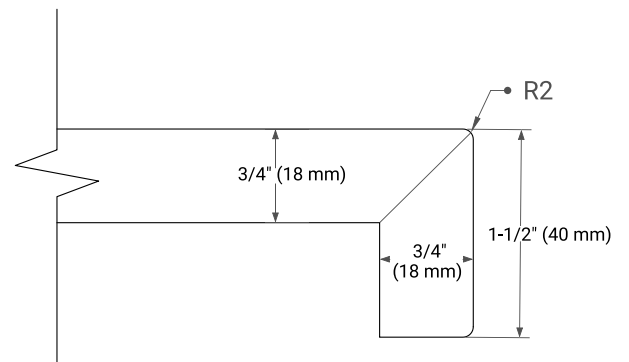

HAMLET 36" LEFT OFFSET CABINET

BASE CABINET DIMENSIONS

36" W x 21.5" D x 34.5" H

FEATURES

- Solid wood frame & plywood panels
- Dovetail drawers and joints
- Soft closing doors & drawers

HARDWARE FINISHES*

White Grey Midnight Blue Black

FRONT VIEW

SIDE VIEW

PLAN VIEW

37" LEFT RECTANGLE SINK COUNTERTOP WITH 1.5 IN. THICKNESS

ARIEL

OVERALL DIMENSIONS

37" W x 22" D x 1.5" H

COUNTERTOP OPTIONS

Carrara Marble

White Quartz

FEATURES

- Solid countertop with mitered edges & seams
- Undermount white rectangular sink
- Pre-drilled for 8" widespread faucet

INCLUDED

- Countertop
- Matching Backsplash
- Rectangle Sink

COUNTERTOP PLAN VIEW

EDGE SIDE VIEW

THREE DIMENSIONAL COUNTERTOP VIEW