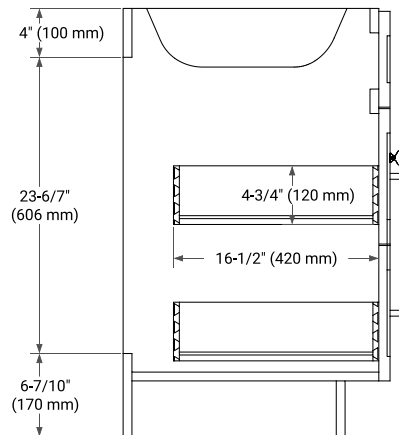

HAMLET 36" LEFT OFFSET CABINET

BASE CABINET DIMENSIONS

36" W x 21.5" D x 34.5" H

FEATURES

- Solid wood frame & plywood panels
- Dovetail drawers and joints
- Soft closing doors & drawers

HARDWARE FINISHES*

White Grey Midnight Blue Black

FRONT VIEW

SIDE VIEW

PLAN VIEW

37" LEFT RECTANGLE SINK COUNTERTOP WITH 1.5 IN. THICKNESS

ARIEL

OVERALL DIMENSIONS

37" W x 22" D x 1.5" H

COUNTERTOP PLAN VIEW

EDGE SIDE VIEW

THREE DIMENSIONAL COUNTERTOP VIEW