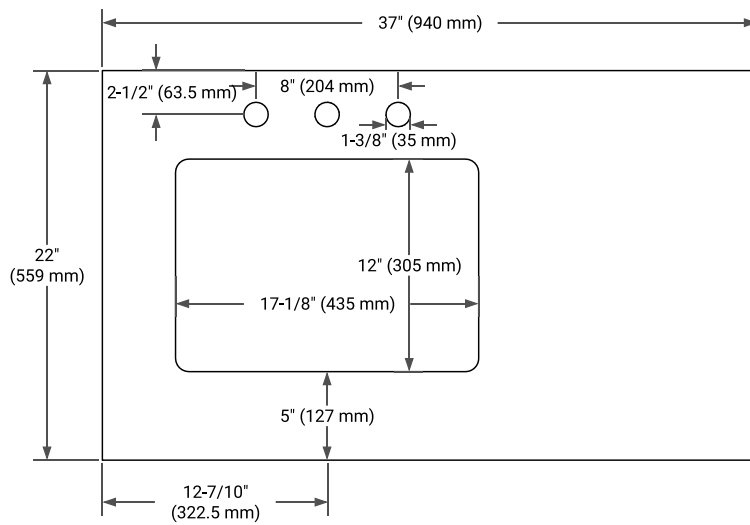

HAMLET 36" LEFT OFFSET CABINET

BASE CABINET DIMENSIONS

36" W x 21.5" D x 34.5" H

FEATURES

- Solid wood frame & plywood panels
- Dovetail drawers and joints
- Soft closing doors & drawers

HARDWARE FINISHES*

White Grey Midnight Blue Black

FRONT VIEW

SIDE VIEW

PLAN VIEW

37" LEFT RECTANGLE SINK COUNTERTOP WITH 1.5 IN. THICKNESS

ARIEL

OVERALL DIMENSIONS

37" W x 22" D x 1.5" H

COUNTERTOP OPTIONS

Carrara Marble

White Quartz

FEATURES

- Solid countertop with mitered edges & seams
- Undermount white rectangular sink
- Pre-drilled for 8" widespread faucet

INCLUDED

- Countertop
- Matching Backsplash
- Rectangle Sink

COUNTERTOP PLAN VIEW

EDGE SIDE VIEW

THREE DIMENSIONAL COUNTERTOP VIEW