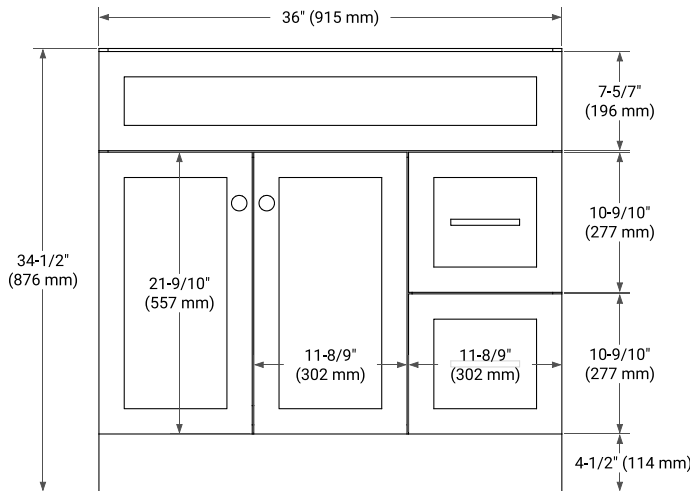

HAMLET 36" LEFT OFFSET CABINET

BASE CABINET DIMENSIONS

36" W x 21.5" D x 34.5" H

FEATURES

- Solid wood frame & plywood panels
- Dovetail drawers and joints
- Soft closing doors & drawers

HARDWARE FINISHES*

White Grey Midnight Blue Black

FRONT VIEW

SIDE VIEW

PLAN VIEW

37" LEFT RECTANGLE SINK COUNTERTOP WITH 1.5 IN. THICKNESS

ARIEL

OVERALL DIMENSIONS

37" W x 22" D x 1.5" H

COUNTERTOP OPTIONS

Carrara Marble

White Quartz

FEATURES

- Solid countertop with mitered edges & seams
- Undermount white rectangular sink
- Pre-drilled for 8" widespread faucet

INCLUDED

- Countertop
- Matching Backsplash
- Rectangle Sink

COUNTERTOP PLAN VIEW

EDGE SIDE VIEW

THREE DIMENSIONAL COUNTERTOP VIEW