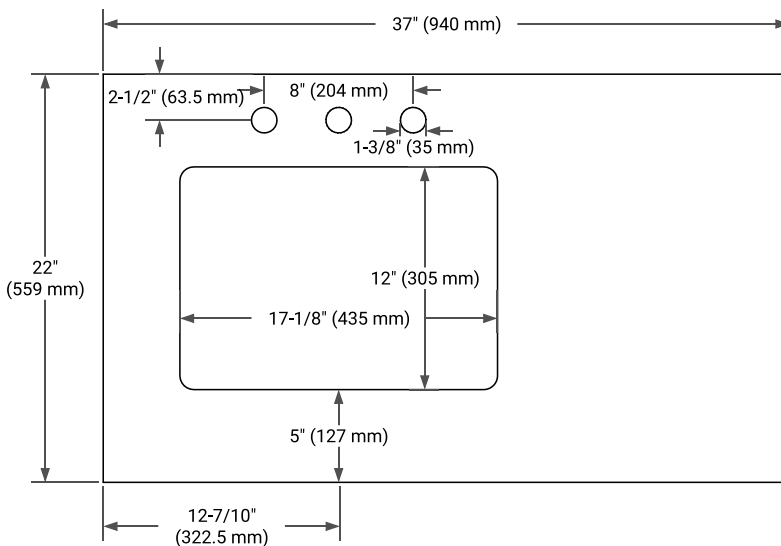

37" LEFT RECTANGLE SINK COUNTERTOP WITH 0.75 IN. THICKNESS

ARIEL

OVERALL DIMENSIONS

37" W x 22" D x 0.75" H

COUNTERTOP OPTIONS

FEATURES

- Solid countertop with mitered edges & seams
- Undermount white rectangular sink
- Pre-drilled for 8" widespread faucet

INCLUDED

- Countertop
- Matching Backsplash
- Rectangle Sink

COUNTERTOP PLAN VIEW