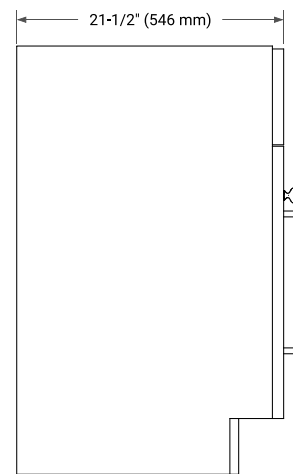

HAMLET 36" LEFT OFFSET CABINET

BASE CABINET DIMENSIONS

36" W x 21.5" D x 34.5" H

FEATURES

- Solid wood frame & plywood panels
- Dovetail drawers and joints
- Soft closing doors & drawers

HARDWARE FINISHES*

Brushed Nickel   Satin Brass   Matte Black   Polished Chrome

Hardware comes preinstalled with the illustrated option. Other finishes are available on our online store if you prefer a different one.

AVAILABLE COLORS

White   Grey   Midnight Blue   Black

FRONT VIEW

SIDE VIEW

PLAN VIEW