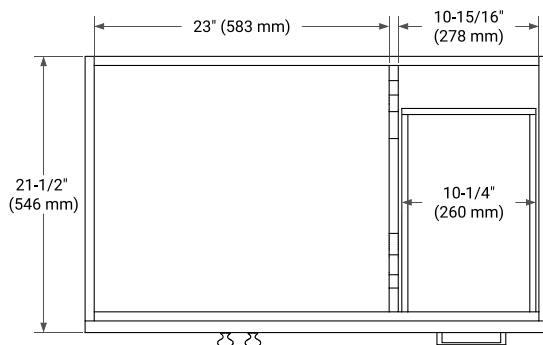

HAMLET 36" LEFT OFFSET CABINET

BASE CABINET DIMENSIONS

36" W x 21.5" D x 34.5" H

FEATURES

- Solid wood frame & plywood panels
- Dovetail drawers and joints
- Soft closing doors & drawers

HARDWARE FINISHES*

Brushed Nickel   Satin Brass   Matte Black   Polished Chrome

Hardware comes preinstalled with the illustrated option. Other finishes are available on our online store if you prefer a different one.

AVAILABLE COLORS

White   Grey   Midnight Blue   Black

FRONT VIEW

SIDE VIEW

PLAN VIEW