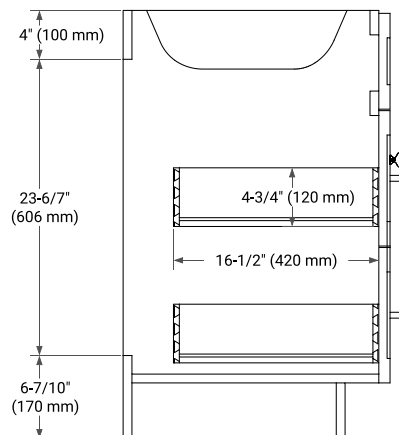

## BASE CABINET DIMENSIONS

36" W x 21.5" D x 34.5" H

### SIDE VIEW

# 37" LEFT RECTANGLE SINK COUNTERTOP WITH 0.75 IN. THICKNESS

## OVERALL DIMENSIONS

37" W x 22" D x 0.75" H