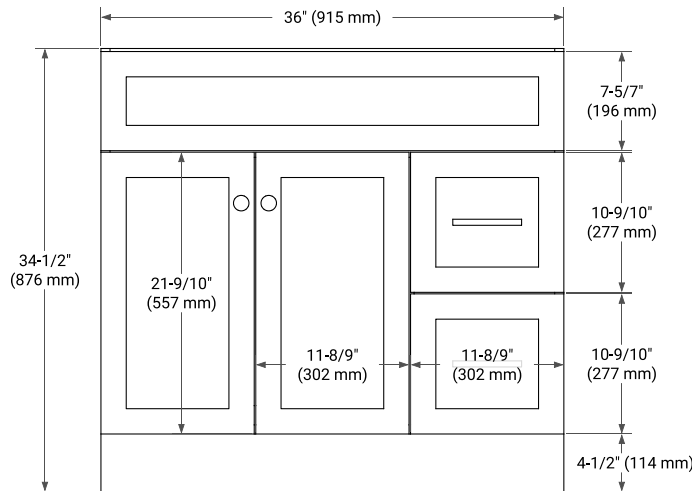

HAMLET 36" LEFT OFFSET CABINET

BASE CABINET DIMENSIONS

36" W x 21.5" D x 34.5" H

FEATURES

- Solid wood frame & plywood panels
- Dovetail drawers and joints
- Soft closing doors & drawers

HARDWARE FINISHES*

Brushed Nickel   Satin Brass   Matte Black   Polished Chrome

Hardware comes preinstalled with the illustrated option. Other finishes are available on our online store if you prefer a different one.

AVAILABLE COLORS

White   Grey   Midnight Blue   Black

FRONT VIEW

SIDE VIEW

PLAN VIEW