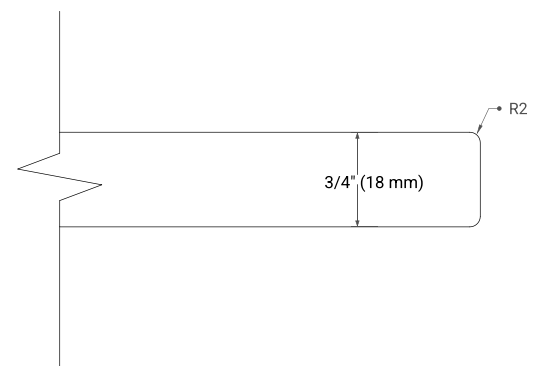

EDGE SIDE VIEW