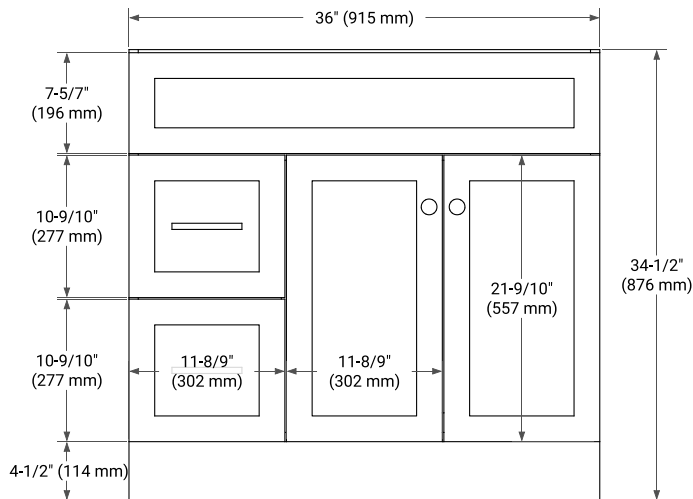

HAMLET 36" RIGHT OFFSET CABINET

BASE CABINET DIMENSIONS

36" W x 21.5" D x 34.5" H

FEATURES

- Solid wood frame & plywood panels
- Dovetail drawers and joints
- Soft closing doors & drawers

HARDWARE FINISHES*

White Grey Midnight Blue Black

FRONT VIEW

SIDE VIEW

PLAN VIEW