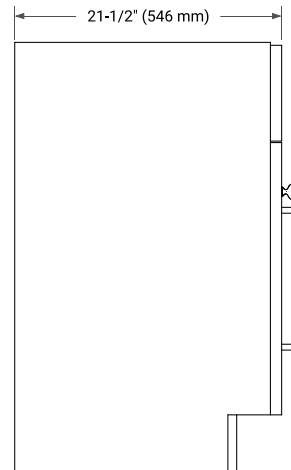

HAMLET 36" RIGHT OFFSET CABINET

BASE CABINET DIMENSIONS

36" W x 21.5" D x 34.5" H

FEATURES

- Solid wood frame & plywood panels
- Dovetail drawers and joints
- Soft closing doors & drawers

HARDWARE FINISHES*

White Grey Midnight Blue Black

FRONT VIEW

SIDE VIEW

PLAN VIEW