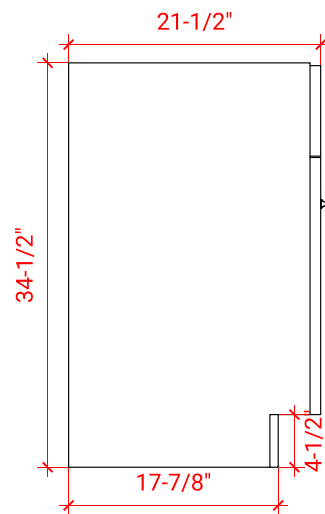

HAMLET 36" LEFT OFFSET CABINET

ARIEL

F036S-L

BASE CABINET DIMENSIONS

36" W x 21.5" D x 34.5" H

FEATURES

- Solid wood frame & plywood panels
- Dovetail drawers and joints
- Soft closing doors & drawers

HARDWARE FINISHES

Brushed Nickel   Satin Brass   Matte Black   Polished Chrome

AVAILABLE COLORS

White   Grey   Midnight Blue   Black

SIDE VIEW