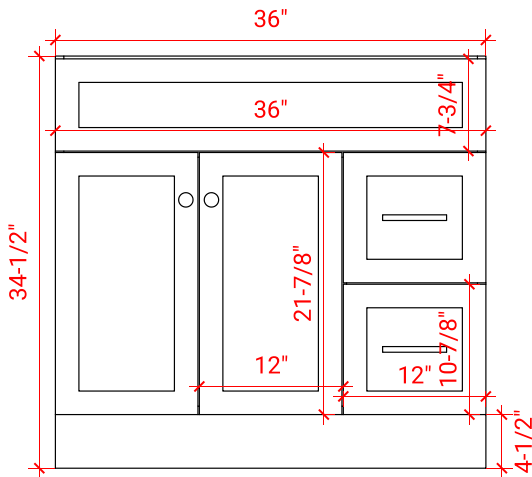

AVAILABLE COLORS

White   Grey   Midnight Blue   Black

FRONT VIEW