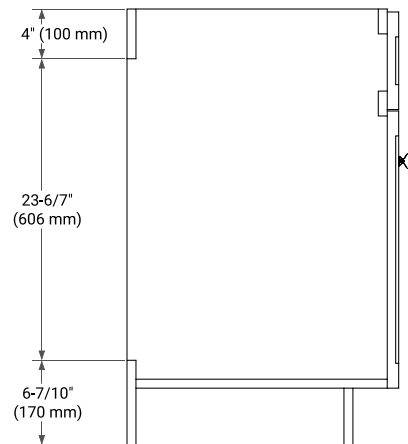

**BASE CABINET DIMENSIONS**

30" W x 21.5" D x 34.5" H

**FEATURES**

- Solid wood frame & plywood panels
- Dovetail drawers and joints
- Soft closing doors & drawers

**HARDWARE FINISHES\***

Brushed Nickel    Satin Brass    Matte Black    Polished Chrome

**SIDE VIEW**

**PLAN VIEW**

# 31" SINGLE RECTANGLE SINK COUNTERTOP WITH 1.5 IN. THICKNESS

## OVERALL DIMENSIONS

30.5" W x 22" D x 1.5" H