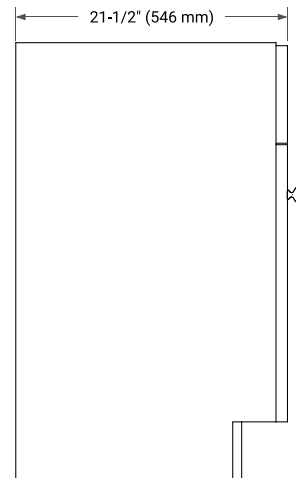

**BASE CABINET DIMENSIONS**

30" W x 21.5" D x 34.5" H

**FEATURES**

- Solid wood frame & plywood panels
- Dovetail drawers and joints
- Soft closing doors & drawers

**HARDWARE FINISHES\***

Brushed Nickel    Satin Brass    Matte Black    Polished Chrome

**SIDE VIEW**

**PLAN VIEW**

# 31" SINGLE RECTANGLE SINK COUNTERTOP WITH 1.5 IN. THICKNESS

## OVERALL DIMENSIONS

30.5" W x 22" D x 1.5" H