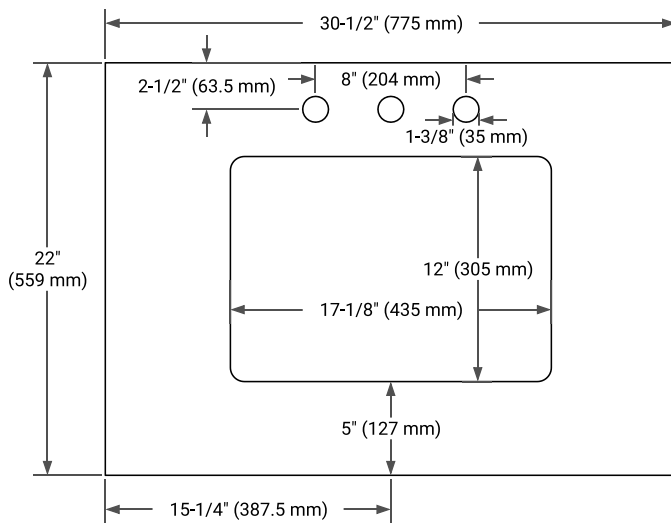

## OVERALL DIMENSIONS

30.5" W x 22" D x 1.5" H

## FEATURES

- Solid countertop with mitered edges & seams
- Undermount white rectangular sink
- Pre-drilled for 8" widespread faucet

## COUNTERTOP PLAN VIEW

## EDGE SIDE VIEW