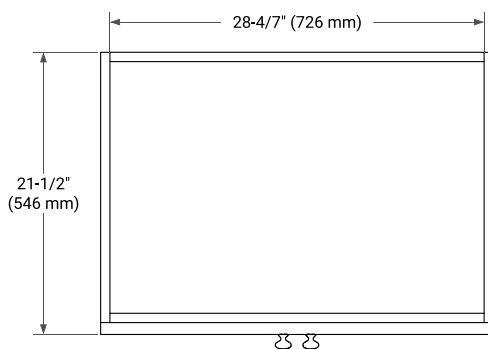

**BASE CABINET DIMENSIONS**

30" W x 21.5" D x 34.5" H

**FEATURES**

- Solid wood frame & plywood panels
- Dovetail drawers and joints
- Soft closing doors & drawers

**HARDWARE FINISHES\***

Brushed Nickel    Satin Brass    Matte Black    Polished Chrome

**SIDE VIEW**

**PLAN VIEW**

## OVERALL DIMENSIONS

30.5" W x 22" D x 1.5" H