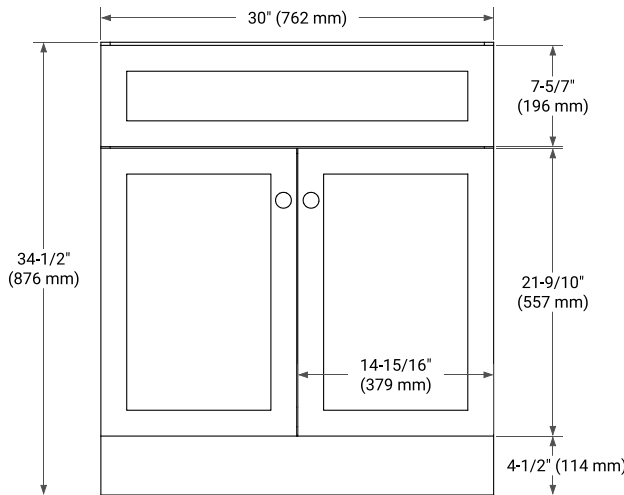

AVAILABLE COLORS

White   Grey   Midnight Blue   Black

FRONT VIEW