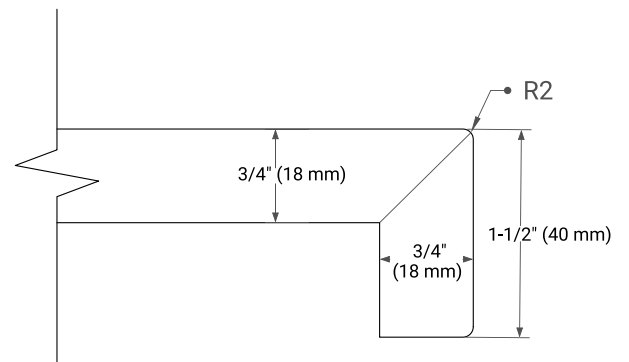

EDGE SIDE VIEW