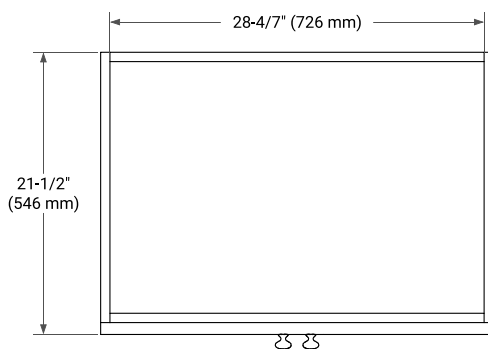

BASE CABINET DIMENSIONS

30" W x 21.5" D x 34.5" H

FEATURES

- Solid wood frame & plywood panels
- Dovetail drawers and joints
- Soft closing doors & drawers

HARDWARE FINISHES*

Brushed Nickel Satin Brass Matte Black Polished Chrome

PLAN VIEW

31" SINGLE OVAL SINK COUNTERTOP WITH 1.5 IN. THICKNESS

ARIEL

OVERALL DIMENSIONS

30.5" W x 22" D x 1.5" H

COUNTERTOP OPTIONS

Carrara Marble

White Quartz

FEATURES

- Solid countertop with mitered edges & seams
- Undermount white oval sink
- Pre-drilled for 8" widespread faucet

INCLUDED

- Countertop
- Matching Backsplash
- Oval Sink

COUNTERTOP PLAN VIEW

EDGE SIDE VIEW

THREE DIMENSIONAL COUNTERTOP VIEW