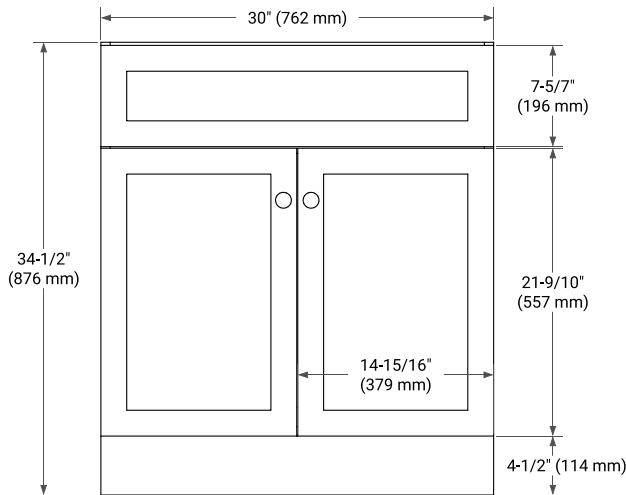

AVAILABLE COLORS

White   Grey   Midnight Blue   Black

FRONT VIEW