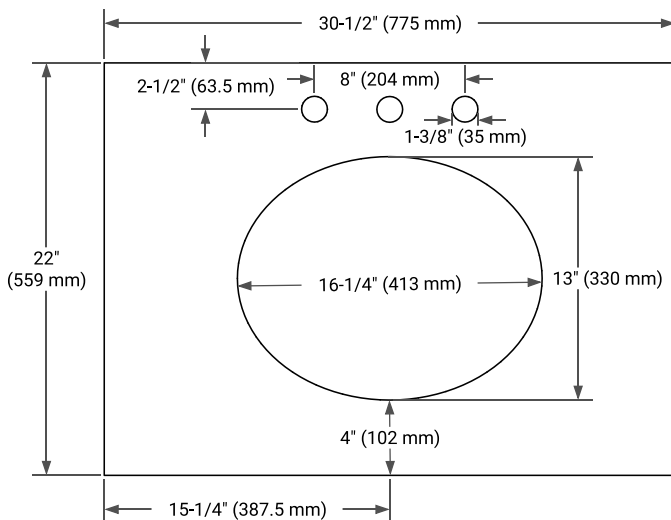

BASE CABINET DIMENSIONS

30" W x 21.5" D x 34.5" H

FEATURES

- Solid wood frame & plywood panels
- Dovetail drawers and joints
- Soft closing doors & drawers

HARDWARE FINISHES*

Brushed Nickel Satin Brass Matte Black Polished Chrome

PLAN VIEW

31" SINGLE OVAL SINK COUNTERTOP WITH 1.5 IN. THICKNESS

ARIEL

OVERALL DIMENSIONS

30.5" W x 22" D x 1.5" H

COUNTERTOP OPTIONS

Carrara Marble

White Quartz

FEATURES

- Solid countertop with mitered edges & seams
- Undermount white oval sink
- Pre-drilled for 8" widespread faucet

INCLUDED

- Countertop
- Matching Backsplash
- Oval Sink

COUNTERTOP PLAN VIEW

EDGE SIDE VIEW

THREE DIMENSIONAL COUNTERTOP VIEW