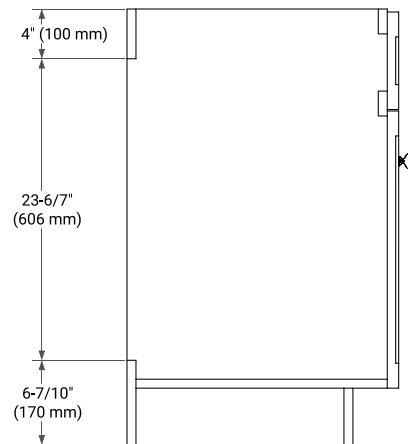

BASE CABINET DIMENSIONS

30" W x 21.5" D x 34.5" H

FEATURES

- Solid wood frame & plywood panels
- Dovetail drawers and joints
- Soft closing doors & drawers

HARDWARE FINISHES*

Brushed Nickel Satin Brass Matte Black Polished Chrome

PLAN VIEW

31" SINGLE OVAL SINK COUNTERTOP WITH 1.5 IN. THICKNESS

ARIEL

OVERALL DIMENSIONS

30.5" W x 22" D x 1.5" H

COUNTERTOP OPTIONS

Carrara Marble

White Quartz

FEATURES

- Solid countertop with mitered edges & seams
- Undermount white oval sink
- Pre-drilled for 8" widespread faucet

INCLUDED

- Countertop
- Matching Backsplash
- Oval Sink

COUNTERTOP PLAN VIEW

EDGE SIDE VIEW

THREE DIMENSIONAL COUNTERTOP VIEW