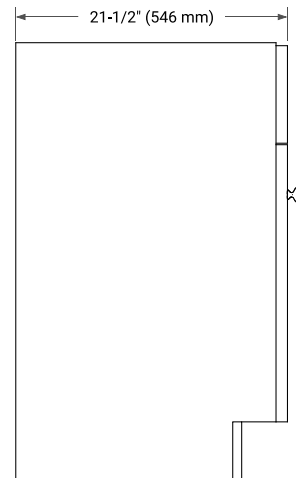

BASE CABINET DIMENSIONS

30" W x 21.5" D x 34.5" H

FEATURES

- Solid wood frame & plywood panels
- Dovetail drawers and joints
- Soft closing doors & drawers

HARDWARE FINISHES*

Brushed Nickel Satin Brass Matte Black Polished Chrome

PLAN VIEW

31" SINGLE OVAL SINK COUNTERTOP WITH 1.5 IN. THICKNESS

ARIEL

OVERALL DIMENSIONS

30.5" W x 22" D x 1.5" H

COUNTERTOP OPTIONS

Carrara Marble

White Quartz

FEATURES

- Solid countertop with mitered edges & seams
- Undermount white oval sink
- Pre-drilled for 8" widespread faucet

INCLUDED

- Countertop
- Matching Backsplash
- Oval Sink

COUNTERTOP PLAN VIEW

EDGE SIDE VIEW

THREE DIMENSIONAL COUNTERTOP VIEW