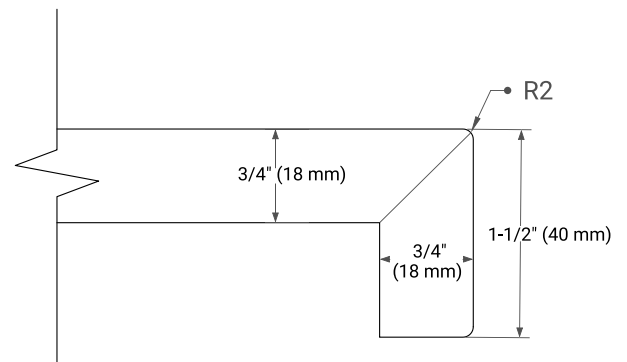

PLAN VIEW

31" SINGLE OVAL SINK COUNTERTOP WITH 1.5 IN. THICKNESS

ARIEL

OVERALL DIMENSIONS

30.5" W x 22" D x 1.5" H

COUNTERTOP OPTIONS

Carrara Marble

White Quartz

FEATURES

- Solid countertop with mitered edges & seams
- Undermount white oval sink
- Pre-drilled for 8" widespread faucet

INCLUDED

- Countertop
- Matching Backsplash
- Oval Sink

COUNTERTOP PLAN VIEW

EDGE SIDE VIEW

THREE DIMENSIONAL COUNTERTOP VIEW