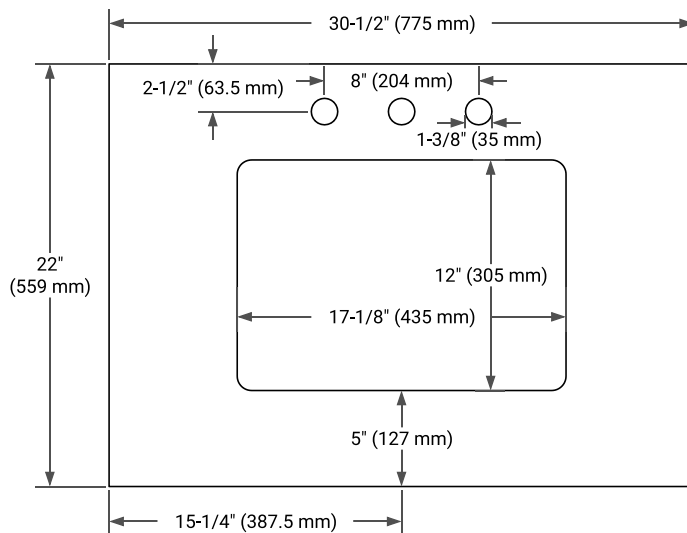

PLAN VIEW

31" SINGLE RECTANGLE SINK COUNTERTOP WITH 0.75 IN. THICKNESS

ARIEL

OVERALL DIMENSIONS

30.5" W x 22" D x 0.75" H

COUNTERTOP OPTIONS

Carrara Marble

FEATURES

- Solid countertop with mitered edges & seams
- Undermount white rectangular sink
- Pre-drilled for 8" widespread faucet

INCLUDED

- Countertop
- Matching Backsplash
- Rectangle Sink

COUNTERTOP PLAN VIEW

EDGE SIDE VIEW

THREE DIMENSIONAL COUNTERTOP VIEW