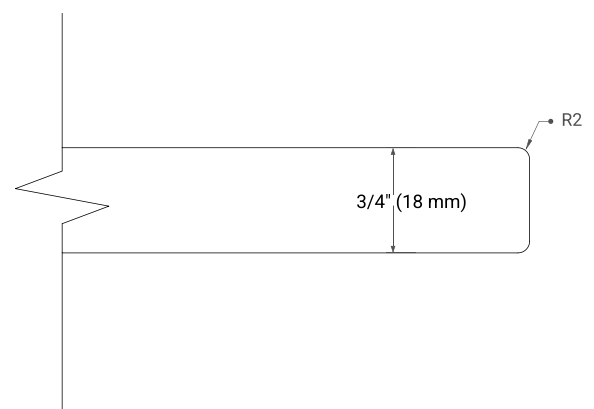

PLAN VIEW

31" SINGLE RECTANGLE SINK COUNTERTOP WITH 0.75 IN. THICKNESS

ARIEL

OVERALL DIMENSIONS

30.5" W x 22" D x 0.75" H

COUNTERTOP OPTIONS

Carrara Marble

FEATURES

- Solid countertop with mitered edges & seams
- Undermount white rectangular sink
- Pre-drilled for 8" widespread faucet

INCLUDED

- Countertop
- Matching Backsplash
- Rectangle Sink

COUNTERTOP PLAN VIEW

EDGE SIDE VIEW

THREE DIMENSIONAL COUNTERTOP VIEW