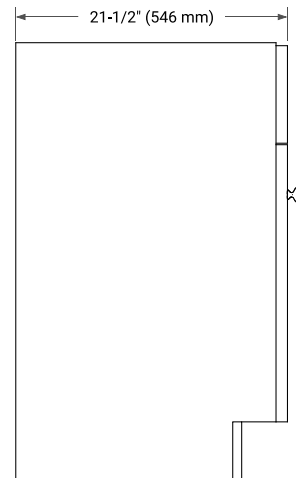

BASE CABINET DIMENSIONS

30" W x 21.5" D x 34.5" H

FEATURES

- Solid wood frame & plywood panels
- Dovetail drawers and joints
- Soft closing doors & drawers

HARDWARE FINISHES*

Brushed Nickel Satin Brass Matte Black Polished Chrome

PLAN VIEW

31" SINGLE RECTANGLE SINK COUNTERTOP WITH 0.75 IN. THICKNESS

ARIEL

OVERALL DIMENSIONS

30.5" W x 22" D x 0.75" H

COUNTERTOP OPTIONS

Carrara Marble

FEATURES

- Solid countertop with mitered edges & seams
- Undermount white rectangular sink
- Pre-drilled for 8" widespread faucet

INCLUDED

- Countertop
- Matching Backsplash
- Rectangle Sink

COUNTERTOP PLAN VIEW

EDGE SIDE VIEW

THREE DIMENSIONAL COUNTERTOP VIEW