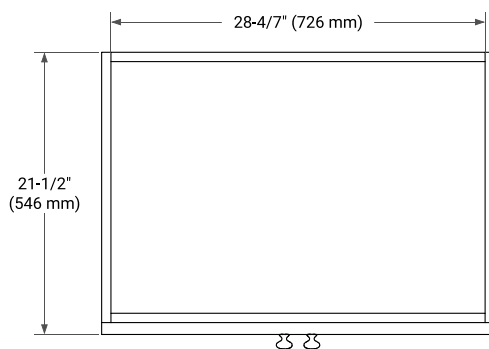

BASE CABINET DIMENSIONS

30" W x 21.5" D x 34.5" H

FEATURES

- Solid wood frame & plywood panels
- Dovetail drawers and joints
- Soft closing doors & drawers

HARDWARE FINISHES*

Brushed Nickel Satin Brass Matte Black Polished Chrome

PLAN VIEW

31" SINGLE RECTANGLE SINK COUNTERTOP WITH 0.75 IN. THICKNESS

ARIEL

OVERALL DIMENSIONS

30.5" W x 22" D x 0.75" H

COUNTERTOP OPTIONS

Carrara Marble

FEATURES

- Solid countertop with mitered edges & seams
- Undermount white rectangular sink
- Pre-drilled for 8" widespread faucet

INCLUDED

- Countertop
- Matching Backsplash
- Rectangle Sink

COUNTERTOP PLAN VIEW

EDGE SIDE VIEW

THREE DIMENSIONAL COUNTERTOP VIEW