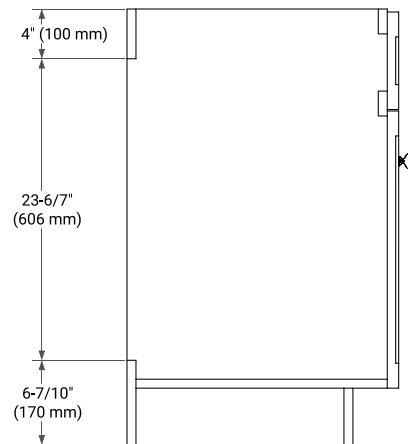

BASE CABINET DIMENSIONS

30" W x 21.5" D x 34.5" H

FEATURES

- Solid wood frame & plywood panels
- Dovetail drawers and joints
- Soft closing doors & drawers

HARDWARE FINISHES*

Brushed Nickel Satin Brass Matte Black Polished Chrome

PLAN VIEW

31" SINGLE RECTANGLE SINK COUNTERTOP WITH 0.75 IN. THICKNESS

ARIEL

OVERALL DIMENSIONS

30.5" W x 22" D x 0.75" H

COUNTERTOP OPTIONS

Carrara Marble

FEATURES

- Solid countertop with mitered edges & seams
- Undermount white rectangular sink
- Pre-drilled for 8" widespread faucet

INCLUDED

- Countertop
- Matching Backsplash
- Rectangle Sink

COUNTERTOP PLAN VIEW

EDGE SIDE VIEW

THREE DIMENSIONAL COUNTERTOP VIEW