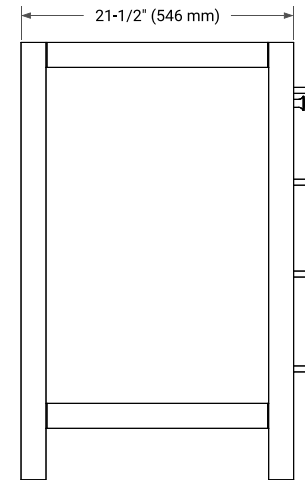

CAMBRIDGE 54" SINGLE SINK BASE CABINET

BASE CABINET DIMENSIONS

54" W x 21.5" D x 34.5" H

FEATURES

- Solid wood frame & plywood panels
- Dovetail drawers and joints
- Soft closing doors & drawers

HARDWARE FINISHES*

White Grey Midnight Blue Espresso Oak

FRONT VIEW

SIDE VIEW

PLAN VIEW

55" SINGLE RECTANGLE SINK COUNTERTOP WITH 0.75 IN. THICKNESS

ARIEL

OVERALL DIMENSIONS

55" W x 22" D x 0.75" H

COUNTERTOP PLAN VIEW

EDGE SIDE VIEW

THREE DIMENSIONAL COUNTERTOP VIEW