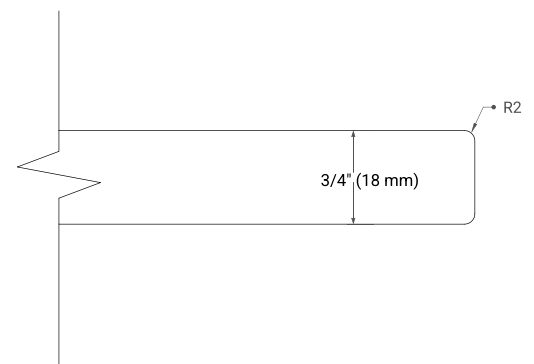

White Grey Midnight Blue Espresso Oak

FRONT VIEW

SIDE VIEW

PLAN VIEW

55" SINGLE RECTANGLE SINK COUNTERTOP WITH 0.75 IN. THICKNESS

ARIEL

OVERALL DIMENSIONS

55" W x 22" D x 0.75" H

COUNTERTOP OPTIONS

Carrara Marble

FEATURES

- Solid countertop with mitered edges & seams
- Undermount white rectangular sink
- Pre-drilled for 8" widespread faucet

INCLUDED

- Countertop
- Matching Backsplash
- Rectangle Sink

COUNTERTOP PLAN VIEW

EDGE SIDE VIEW

THREE DIMENSIONAL COUNTERTOP VIEW