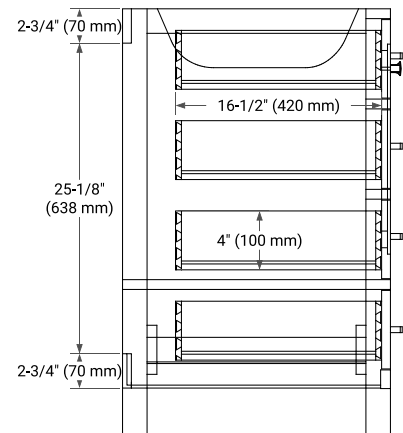

CAMBRIDGE 54" SINGLE SINK BASE CABINET

BASE CABINET DIMENSIONS

54" W x 21.5" D x 34.5" H

FEATURES

- Solid wood frame & plywood panels
- Dovetail drawers and joints
- Soft closing doors & drawers

HARDWARE FINISHES*

White Grey Midnight Blue Espresso Oak

FRONT VIEW

SIDE VIEW

PLAN VIEW

55" SINGLE RECTANGLE SINK COUNTERTOP WITH 0.75 IN. THICKNESS

ARIEL

OVERALL DIMENSIONS

55" W x 22" D x 0.75" H

COUNTERTOP OPTIONS

Carrara Marble

FEATURES

- Solid countertop with mitered edges & seams
- Undermount white rectangular sink
- Pre-drilled for 8" widespread faucet

INCLUDED

- Countertop
- Matching Backsplash
- Rectangle Sink

COUNTERTOP PLAN VIEW

EDGE SIDE VIEW

THREE DIMENSIONAL COUNTERTOP VIEW