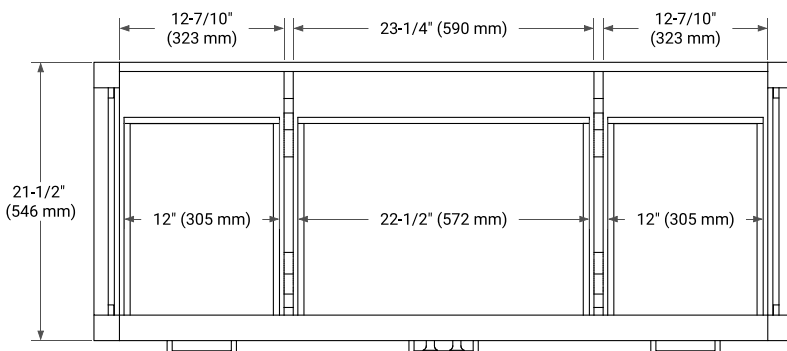

CAMBRIDGE 54" SINGLE SINK BASE CABINET

BASE CABINET DIMENSIONS

54" W x 21.5" D x 34.5" H

FEATURES

- Solid wood frame & plywood panels
- Dovetail drawers and joints
- Soft closing doors & drawers

HARDWARE FINISHES*

White Grey Midnight Blue Espresso Oak

FRONT VIEW

SIDE VIEW

PLAN VIEW

55" SINGLE RECTANGLE SINK COUNTERTOP WITH 0.75 IN. THICKNESS

ARIEL

OVERALL DIMENSIONS

55" W x 22" D x 0.75" H

COUNTERTOP OPTIONS

Carrara Marble

FEATURES

- Solid countertop with mitered edges & seams
- Undermount white rectangular sink
- Pre-drilled for 8" widespread faucet

INCLUDED

- Countertop
- Matching Backsplash
- Rectangle Sink

COUNTERTOP PLAN VIEW

EDGE SIDE VIEW

THREE DIMENSIONAL COUNTERTOP VIEW