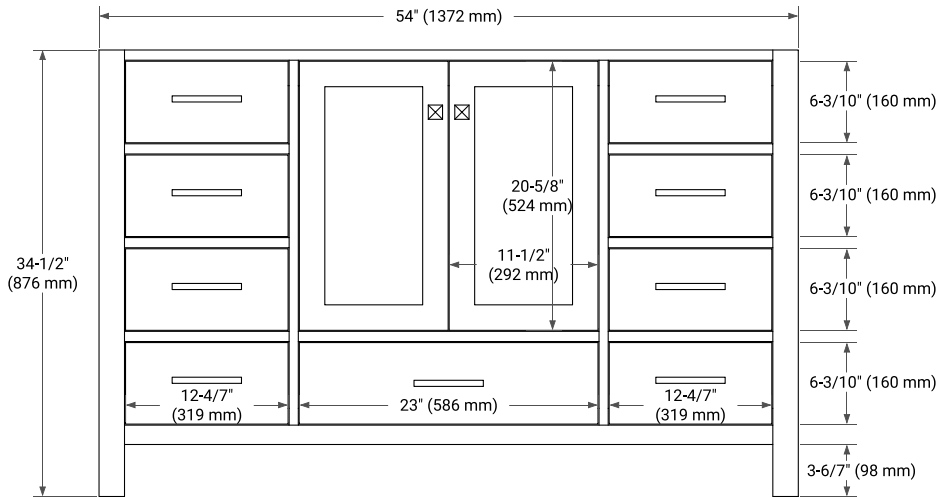

CAMBRIDGE 54" SINGLE SINK BASE CABINET

BASE CABINET DIMENSIONS

54" W x 21.5" D x 34.5" H

FEATURES

- Solid wood frame & plywood panels
- Dovetail drawers and joints
- Soft closing doors & drawers

HARDWARE FINISHES*

White Grey Midnight Blue Espresso Oak

FRONT VIEW

SIDE VIEW

PLAN VIEW

55" SINGLE RECTANGLE SINK COUNTERTOP WITH 0.75 IN. THICKNESS

ARIEL

OVERALL DIMENSIONS

55" W x 22" D x 0.75" H

COUNTERTOP OPTIONS

Carrara Marble

FEATURES

- Solid countertop with mitered edges & seams
- Undermount white rectangular sink
- Pre-drilled for 8" widespread faucet

INCLUDED

- Countertop
- Matching Backsplash
- Rectangle Sink

COUNTERTOP PLAN VIEW

EDGE SIDE VIEW

THREE DIMENSIONAL COUNTERTOP VIEW