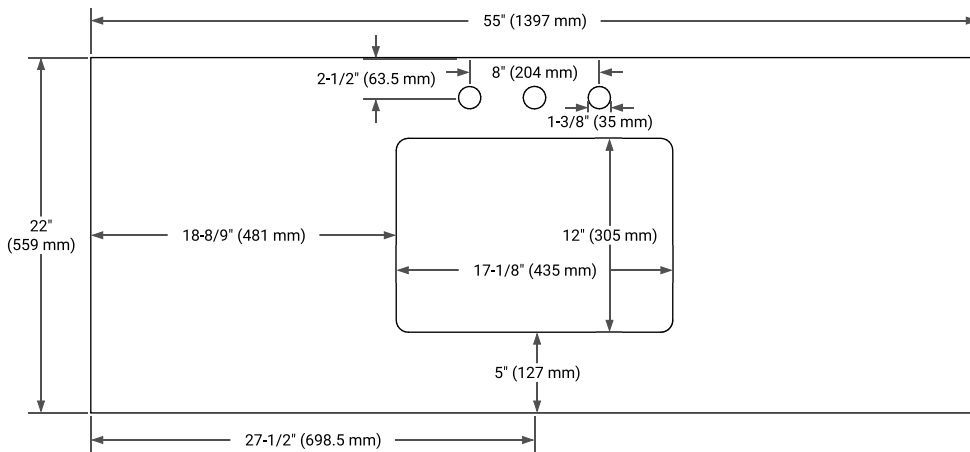

White Grey Midnight Blue Espresso Oak

FRONT VIEW

SIDE VIEW

PLAN VIEW

55" SINGLE RECTANGLE SINK COUNTERTOP WITH 0.75 IN. THICKNESS

ARIEL

OVERALL DIMENSIONS

55" W x 22" D x 0.75" H

COUNTERTOP OPTIONS

Carrara Marble

FEATURES

- Solid countertop with mitered edges & seams
- Undermount white rectangular sink
- Pre-drilled for 8" widespread faucet

INCLUDED

- Countertop
- Matching Backsplash
- Rectangle Sink

COUNTERTOP PLAN VIEW

EDGE SIDE VIEW

THREE DIMENSIONAL COUNTERTOP VIEW