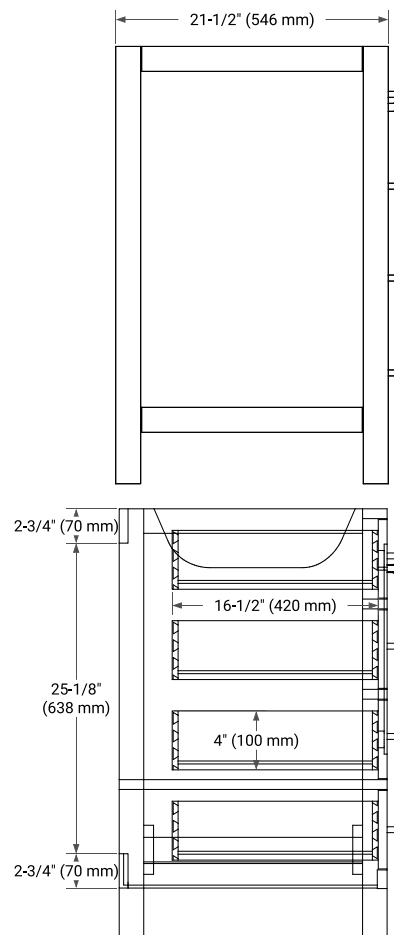

CAMBRIDGE 42" RIGHT OFFSET CABINET

BASE CABINET DIMENSIONS

42" W x 21.5" D x 34.5" H

FEATURES

- Solid wood frame & plywood panels
- Dovetail drawers and joints
- Soft closing doors & drawers

HARDWARE FINISHES*

White Grey Midnight Blue Espresso Oak

FRONT VIEW

SIDE VIEW

PLAN VIEW

OVERALL DIMENSIONS

43" W x 22" D x 0.75" H

COUNTERTOP OPTIONS

Carrara Marble

FEATURES

- Solid countertop with mitered edges & seams
- Undermount white oval sink
- Pre-drilled for 8" widespread faucet

INCLUDED

- Countertop
- Matching Backsplash
- Oval Sink

COUNTERTOP PLAN VIEW

EDGE SIDE VIEW

THREE DIMENSIONAL COUNTERTOP VIEW