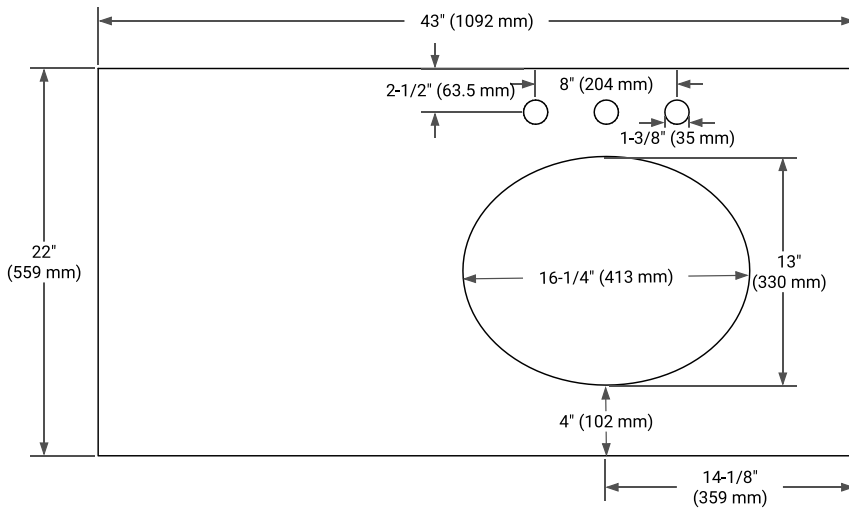

CAMBRIDGE 42" RIGHT OFFSET CABINET

BASE CABINET DIMENSIONS

42" W x 21.5" D x 34.5" H

FEATURES

- Solid wood frame & plywood panels
- Dovetail drawers and joints
- Soft closing doors & drawers

HARDWARE FINISHES*

White Grey Midnight Blue Espresso Oak

FRONT VIEW

SIDE VIEW

PLAN VIEW

OVERALL DIMENSIONS

43" W x 22" D x 0.75" H

COUNTERTOP OPTIONS

Carrara Marble

FEATURES

- Solid countertop with mitered edges & seams
- Undermount white oval sink
- Pre-drilled for 8" widespread faucet

INCLUDED

- Countertop
- Matching Backsplash
- Oval Sink

COUNTERTOP PLAN VIEW

EDGE SIDE VIEW

THREE DIMENSIONAL COUNTERTOP VIEW