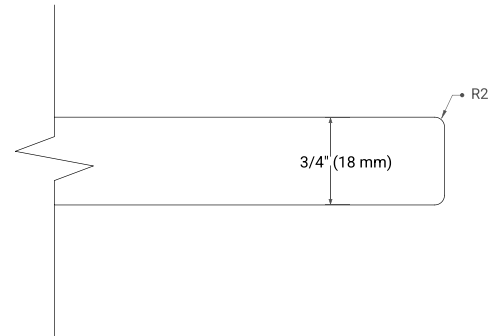

White Grey Midnight Blue Espresso Oak

FRONT VIEW

SIDE VIEW

PLAN VIEW

OVERALL DIMENSIONS

43" W x 22" D x 0.75" H

COUNTERTOP OPTIONS

Carrara Marble

FEATURES

- Solid countertop with mitered edges & seams
- Undermount white oval sink
- Pre-drilled for 8" widespread faucet

INCLUDED

- Countertop
- Matching Backsplash
- Oval Sink

COUNTERTOP PLAN VIEW

EDGE SIDE VIEW

THREE DIMENSIONAL COUNTERTOP VIEW