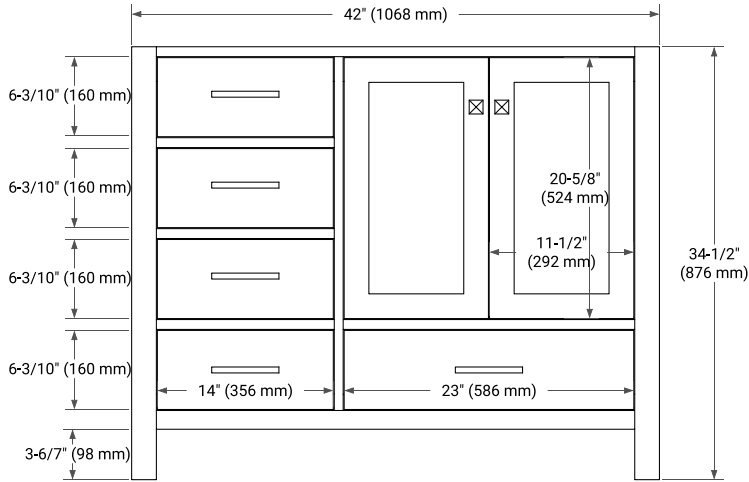

CAMBRIDGE 42" RIGHT OFFSET CABINET

BASE CABINET DIMENSIONS

42" W x 21.5" D x 34.5" H

FEATURES

- Solid wood frame & plywood panels
- Dovetail drawers and joints
- Soft closing doors & drawers

HARDWARE FINISHES*

White Grey Midnight Blue Espresso Oak

FRONT VIEW

SIDE VIEW

PLAN VIEW

OVERALL DIMENSIONS

43" W x 22" D x 0.75" H

COUNTERTOP OPTIONS

Carrara Marble

FEATURES

- Solid countertop with mitered edges & seams
- Undermount white oval sink
- Pre-drilled for 8" widespread faucet

INCLUDED

- Countertop
- Matching Backsplash
- Oval Sink

COUNTERTOP PLAN VIEW

EDGE SIDE VIEW

THREE DIMENSIONAL COUNTERTOP VIEW