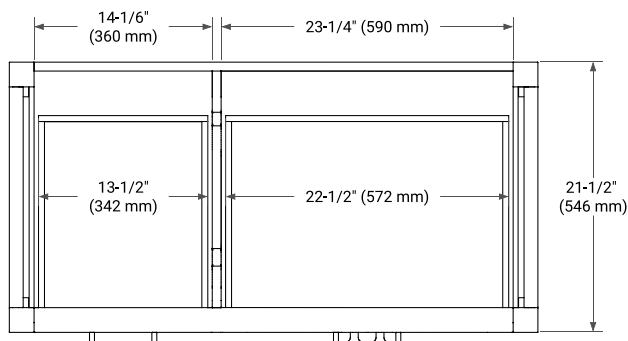

CAMBRIDGE 42" RIGHT OFFSET CABINET

BASE CABINET DIMENSIONS

42" W x 21.5" D x 34.5" H

FEATURES

- Solid wood frame & plywood panels
- Dovetail drawers and joints
- Soft closing doors & drawers

HARDWARE FINISHES*

White Grey Midnight Blue Espresso Oak

FRONT VIEW

SIDE VIEW

PLAN VIEW

OVERALL DIMENSIONS

43" W x 22" D x 0.75" H

COUNTERTOP OPTIONS

Carrara Marble

FEATURES

- Solid countertop with mitered edges & seams
- Undermount white oval sink
- Pre-drilled for 8" widespread faucet

INCLUDED

- Countertop
- Matching Backsplash
- Oval Sink

COUNTERTOP PLAN VIEW

EDGE SIDE VIEW

THREE DIMENSIONAL COUNTERTOP VIEW