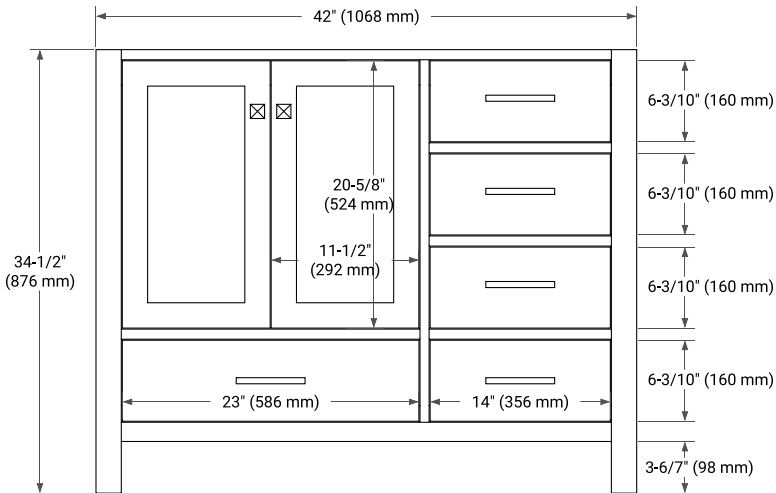

CAMBRIDGE 42" LEFT OFFSET CABINET

BASE CABINET DIMENSIONS

42" W x 21.5" D x 34.5" H

FEATURES

- Solid wood frame & plywood panels
- Dovetail drawers and joints
- Soft closing doors & drawers

HARDWARE FINISHES*

White Grey Midnight Blue Espresso Oak

FRONT VIEW

SIDE VIEW

PLAN VIEW

43" LEFT RECTANGLE SINK COUNTERTOP WITH 0.75 IN. THICKNESS

ARIEL

OVERALL DIMENSIONS

43" W x 22" D x 0.75" H

COUNTERTOP OPTIONS

Carrara Marble

FEATURES

- Solid countertop with mitered edges & seams
- Undermount white rectangular sink
- Pre-drilled for 8" widespread faucet

INCLUDED

- Countertop
- Matching Backsplash
- Rectangle Sink

COUNTERTOP PLAN VIEW

EDGE SIDE VIEW

THREE DIMENSIONAL COUNTERTOP VIEW