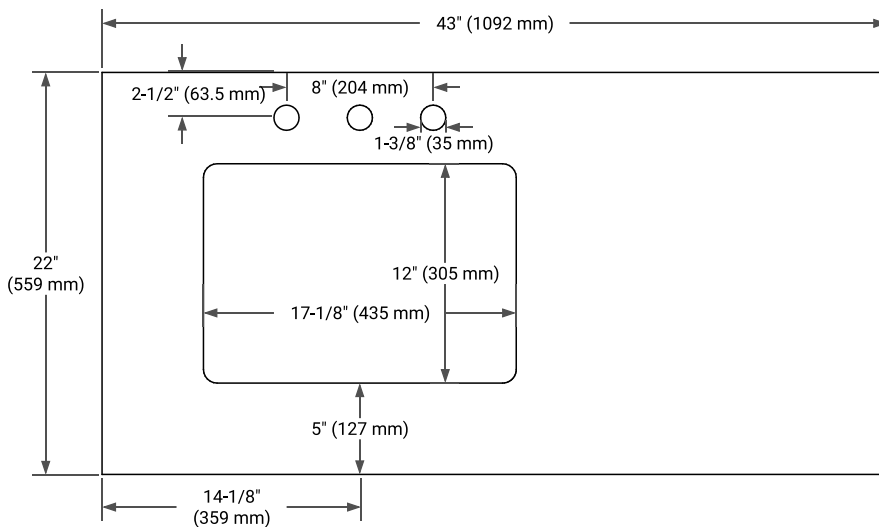

White Grey Midnight Blue Espresso Oak

FRONT VIEW

SIDE VIEW

PLAN VIEW

43" LEFT RECTANGLE SINK COUNTERTOP WITH 0.75 IN. THICKNESS

ARIEL

OVERALL DIMENSIONS

43" W x 22" D x 0.75" H

COUNTERTOP OPTIONS

Carrara Marble

FEATURES

- Solid countertop with mitered edges & seams
- Undermount white rectangular sink
- Pre-drilled for 8" widespread faucet

INCLUDED

- Countertop
- Matching Backsplash
- Rectangle Sink

COUNTERTOP PLAN VIEW

EDGE SIDE VIEW

THREE DIMENSIONAL COUNTERTOP VIEW