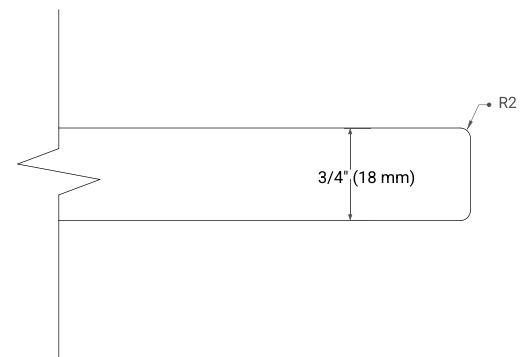

White Grey Midnight Blue Espresso Oak

FRONT VIEW

SIDE VIEW

PLAN VIEW

43" LEFT RECTANGLE SINK COUNTERTOP WITH 0.75 IN. THICKNESS

ARIEL

OVERALL DIMENSIONS

43" W x 22" D x 0.75" H

COUNTERTOP OPTIONS

Carrara Marble

FEATURES

- Solid countertop with mitered edges & seams
- Undermount white rectangular sink
- Pre-drilled for 8" widespread faucet

INCLUDED

- Countertop
- Matching Backsplash
- Rectangle Sink

COUNTERTOP PLAN VIEW

EDGE SIDE VIEW

THREE DIMENSIONAL COUNTERTOP VIEW