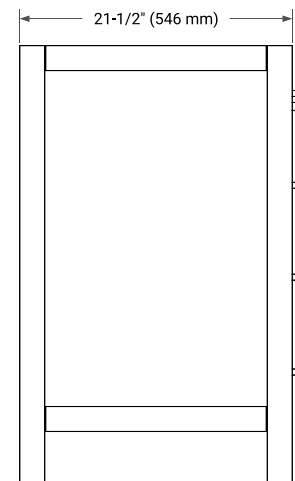

CAMBRIDGE 42" LEFT OFFSET CABINET

BASE CABINET DIMENSIONS

42" W x 21.5" D x 34.5" H

FEATURES

- Solid wood frame & plywood panels
- Dovetail drawers and joints
- Soft closing doors & drawers

HARDWARE FINISHES*

White Grey Midnight Blue Espresso Oak

FRONT VIEW

SIDE VIEW

PLAN VIEW

43" LEFT RECTANGLE SINK COUNTERTOP WITH 0.75 IN. THICKNESS

ARIEL

OVERALL DIMENSIONS

43" W x 22" D x 0.75" H

COUNTERTOP PLAN VIEW

EDGE SIDE VIEW

THREE DIMENSIONAL COUNTERTOP VIEW