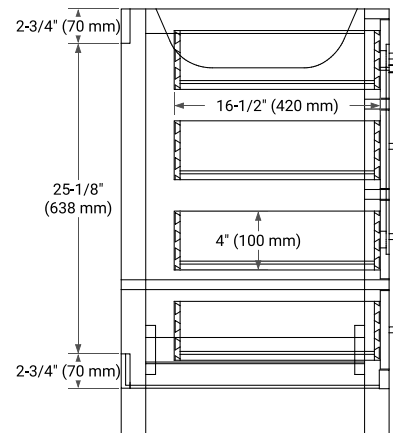

CAMBRIDGE 42" LEFT OFFSET CABINET

BASE CABINET DIMENSIONS

42" W x 21.5" D x 34.5" H

FEATURES

- Solid wood frame & plywood panels
- Dovetail drawers and joints
- Soft closing doors & drawers

HARDWARE FINISHES*

White Grey Midnight Blue Espresso Oak

FRONT VIEW

SIDE VIEW

PLAN VIEW

43" LEFT RECTANGLE SINK COUNTERTOP WITH 0.75 IN. THICKNESS

ARIEL

OVERALL DIMENSIONS

43" W x 22" D x 0.75" H

COUNTERTOP OPTIONS

Carrara Marble

FEATURES

- Solid countertop with mitered edges & seams
- Undermount white rectangular sink
- Pre-drilled for 8" widespread faucet

INCLUDED

- Countertop
- Matching Backsplash
- Rectangle Sink

COUNTERTOP PLAN VIEW

EDGE SIDE VIEW

THREE DIMENSIONAL COUNTERTOP VIEW