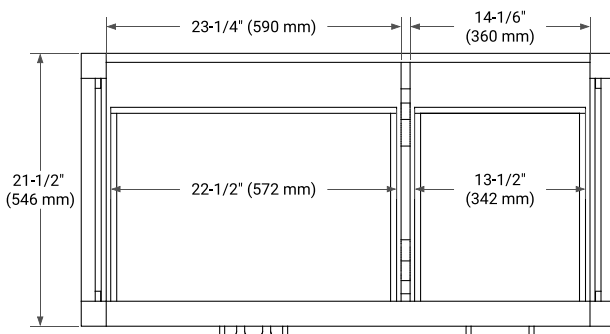

CAMBRIDGE 42" LEFT OFFSET CABINET

BASE CABINET DIMENSIONS

42" W x 21.5" D x 34.5" H

FEATURES

- Solid wood frame & plywood panels
- Dovetail drawers and joints
- Soft closing doors & drawers

HARDWARE FINISHES*

White Grey Midnight Blue Espresso Oak

FRONT VIEW

SIDE VIEW

PLAN VIEW

43" LEFT RECTANGLE SINK COUNTERTOP WITH 0.75 IN. THICKNESS

ARIEL

OVERALL DIMENSIONS

43" W x 22" D x 0.75" H

COUNTERTOP OPTIONS

Carrara Marble

FEATURES

- Solid countertop with mitered edges & seams
- Undermount white rectangular sink
- Pre-drilled for 8" widespread faucet

INCLUDED

- Countertop
- Matching Backsplash
- Rectangle Sink

COUNTERTOP PLAN VIEW

EDGE SIDE VIEW

THREE DIMENSIONAL COUNTERTOP VIEW