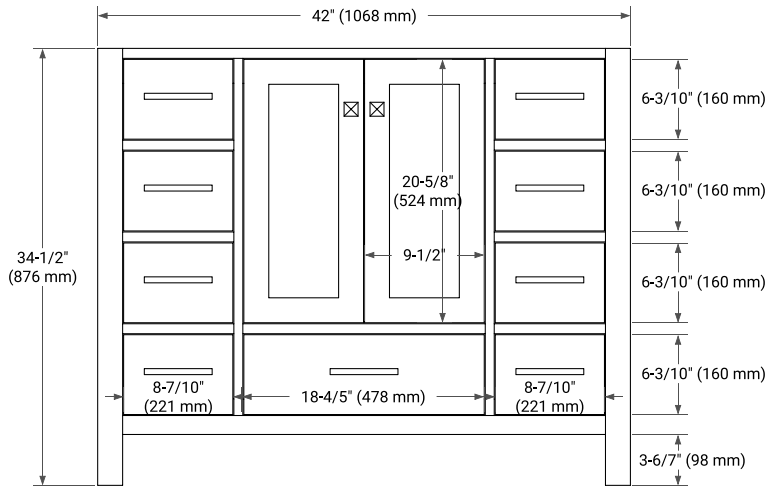

CAMBRIDGE 42" SINGLE SINK BASE CABINET

BASE CABINET DIMENSIONS

42" W x 21.5" D x 34.5" H

FEATURES

- Solid wood frame & plywood panels
- Dovetail drawers and joints
- Soft closing doors & drawers

HARDWARE FINISHES*

White Grey Midnight Blue Espresso Oak

FRONT VIEW

SIDE VIEW

PLAN VIEW

43" SINGLE RECTANGLE SINK COUNTERTOP WITH 0.75 IN. THICKNESS

ARIEL

OVERALL DIMENSIONS

43" W x 22" D x 0.75" H

COUNTERTOP PLAN VIEW

EDGE SIDE VIEW

THREE DIMENSIONAL COUNTERTOP VIEW