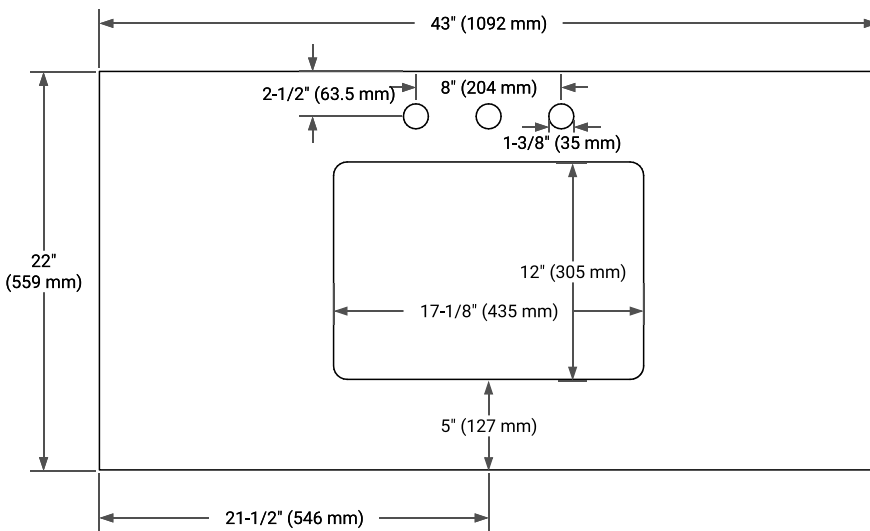

White Grey Midnight Blue Espresso Oak

FRONT VIEW

SIDE VIEW

PLAN VIEW

43" SINGLE RECTANGLE SINK COUNTERTOP WITH 0.75 IN. THICKNESS

ARIEL

OVERALL DIMENSIONS

43" W x 22" D x 0.75" H

COUNTERTOP OPTIONS

Carrara Marble

FEATURES

- Solid countertop with mitered edges & seams
- Undermount white rectangular sink
- Pre-drilled for 8" widespread faucet

INCLUDED

- Countertop
- Matching Backsplash
- Rectangle Sink

COUNTERTOP PLAN VIEW

EDGE SIDE VIEW

THREE DIMENSIONAL COUNTERTOP VIEW