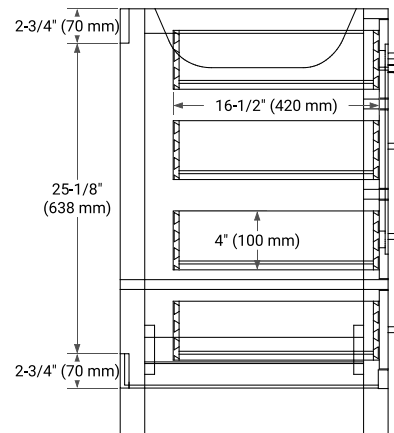

CAMBRIDGE 42" SINGLE SINK BASE CABINET

BASE CABINET DIMENSIONS

42" W x 21.5" D x 34.5" H

FEATURES

- Solid wood frame & plywood panels
- Dovetail drawers and joints
- Soft closing doors & drawers

HARDWARE FINISHES*

White Grey Midnight Blue Espresso Oak

FRONT VIEW

SIDE VIEW

PLAN VIEW

43" SINGLE RECTANGLE SINK COUNTERTOP WITH 0.75 IN. THICKNESS

ARIEL

OVERALL DIMENSIONS

43" W x 22" D x 0.75" H

COUNTERTOP OPTIONS

Carrara Marble

FEATURES

- Solid countertop with mitered edges & seams
- Undermount white rectangular sink
- Pre-drilled for 8" widespread faucet

INCLUDED

- Countertop
- Matching Backsplash
- Rectangle Sink

COUNTERTOP PLAN VIEW

EDGE SIDE VIEW

THREE DIMENSIONAL COUNTERTOP VIEW