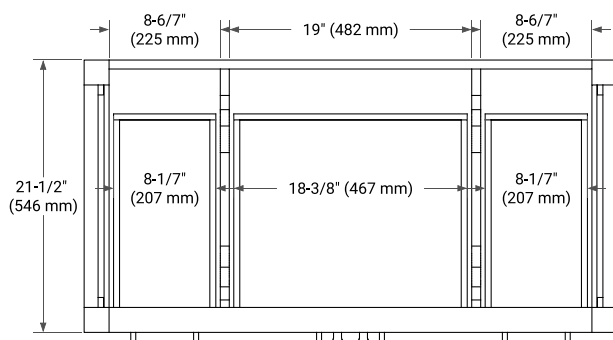

CAMBRIDGE 42" SINGLE SINK BASE CABINET

BASE CABINET DIMENSIONS

42" W x 21.5" D x 34.5" H

FEATURES

- Solid wood frame & plywood panels
- Dovetail drawers and joints
- Soft closing doors & drawers

HARDWARE FINISHES*

White Grey Midnight Blue Espresso Oak

FRONT VIEW

SIDE VIEW

PLAN VIEW

43" SINGLE RECTANGLE SINK COUNTERTOP WITH 0.75 IN. THICKNESS

ARIEL

OVERALL DIMENSIONS

43" W x 22" D x 0.75" H

COUNTERTOP OPTIONS

Carrara Marble

FEATURES

- Solid countertop with mitered edges & seams
- Undermount white rectangular sink
- Pre-drilled for 8" widespread faucet

INCLUDED

- Countertop
- Matching Backsplash
- Rectangle Sink

COUNTERTOP PLAN VIEW

EDGE SIDE VIEW

THREE DIMENSIONAL COUNTERTOP VIEW