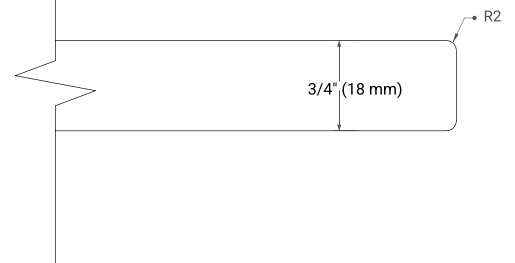

White Grey Midnight Blue Espresso Oak

FRONT VIEW

SIDE VIEW

PLAN VIEW

43" SINGLE RECTANGLE SINK COUNTERTOP WITH 0.75 IN. THICKNESS

ARIEL

OVERALL DIMENSIONS

43" W x 22" D x 0.75" H

COUNTERTOP OPTIONS

Carrara Marble

FEATURES

- Solid countertop with mitered edges & seams
- Undermount white rectangular sink
- Pre-drilled for 8" widespread faucet

INCLUDED

- Countertop
- Matching Backsplash
- Rectangle Sink

COUNTERTOP PLAN VIEW

EDGE SIDE VIEW

THREE DIMENSIONAL COUNTERTOP VIEW