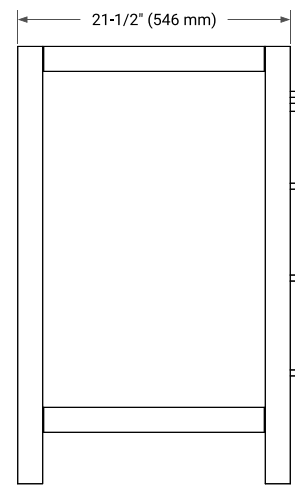

CAMBRIDGE 42" SINGLE SINK BASE CABINET

BASE CABINET DIMENSIONS

42" W x 21.5" D x 34.5" H

FEATURES

- Solid wood frame & plywood panels
- Dovetail drawers and joints
- Soft closing doors & drawers

HARDWARE FINISHES*

White Grey Midnight Blue Espresso Oak

FRONT VIEW

SIDE VIEW

PLAN VIEW

43" SINGLE RECTANGLE SINK COUNTERTOP WITH 0.75 IN. THICKNESS

ARIEL

OVERALL DIMENSIONS

43" W x 22" D x 0.75" H

COUNTERTOP OPTIONS

Carrara Marble

FEATURES

- Solid countertop with mitered edges & seams
- Undermount white rectangular sink
- Pre-drilled for 8" widespread faucet

INCLUDED

- Countertop
- Matching Backsplash
- Rectangle Sink

COUNTERTOP PLAN VIEW

EDGE SIDE VIEW

THREE DIMENSIONAL COUNTERTOP VIEW