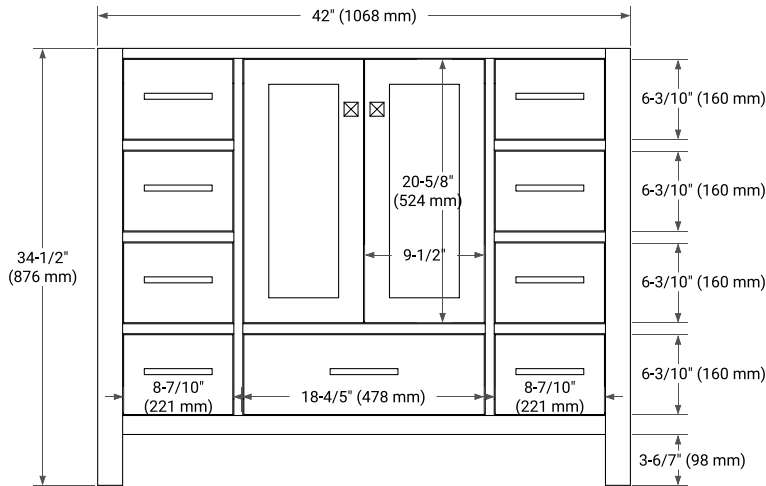

CAMBRIDGE 42" SINGLE SINK BASE CABINET

BASE CABINET DIMENSIONS

42" W x 21.5" D x 34.5" H

FEATURES

- Solid wood frame & plywood panels
- Dovetail drawers and joints
- Soft closing doors & drawers

HARDWARE FINISHES*

White Grey Midnight Blue Espresso Oak

FRONT VIEW

SIDE VIEW

PLAN VIEW

OVERALL DIMENSIONS

43" W x 22" D x 0.75" H

COUNTERTOP OPTIONS

Carrara Marble

FEATURES

- Solid countertop with mitered edges & seams
- Undermount white oval sink
- Pre-drilled for 8" widespread faucet

INCLUDED

- Countertop
- Matching Backsplash
- Oval Sink

COUNTERTOP PLAN VIEW

EDGE SIDE VIEW

THREE DIMENSIONAL COUNTERTOP VIEW