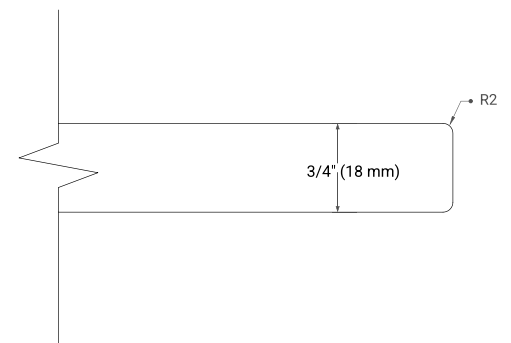

White Grey Midnight Blue Espresso Oak

FRONT VIEW

SIDE VIEW

PLAN VIEW

OVERALL DIMENSIONS

43" W x 22" D x 0.75" H

COUNTERTOP OPTIONS

Carrara Marble

FEATURES

- Solid countertop with mitered edges & seams
- Undermount white oval sink
- Pre-drilled for 8" widespread faucet

INCLUDED

- Countertop
- Matching Backsplash
- Oval Sink

COUNTERTOP PLAN VIEW

EDGE SIDE VIEW

THREE DIMENSIONAL COUNTERTOP VIEW