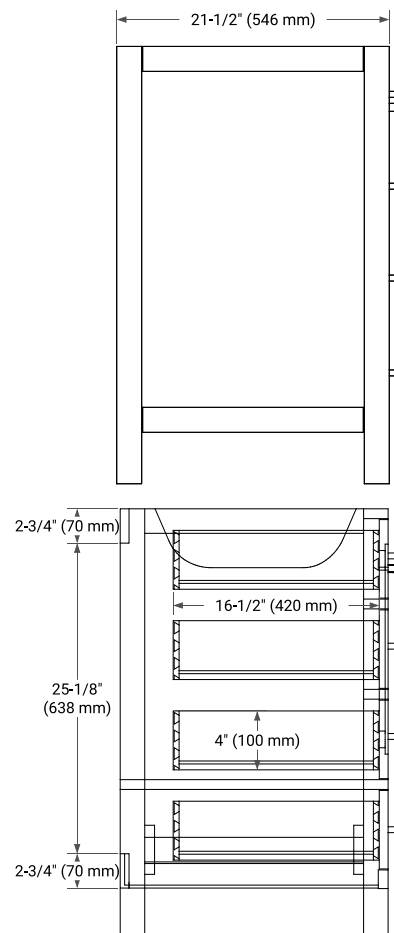

CAMBRIDGE 42" SINGLE SINK BASE CABINET

BASE CABINET DIMENSIONS

42" W x 21.5" D x 34.5" H

FEATURES

- Solid wood frame & plywood panels
- Dovetail drawers and joints
- Soft closing doors & drawers

HARDWARE FINISHES*

White Grey Midnight Blue Espresso Oak

FRONT VIEW

SIDE VIEW

PLAN VIEW

OVERALL DIMENSIONS

43" W x 22" D x 0.75" H

COUNTERTOP OPTIONS

Carrara Marble

FEATURES

- Solid countertop with mitered edges & seams
- Undermount white oval sink
- Pre-drilled for 8" widespread faucet

INCLUDED

- Countertop
- Matching Backsplash
- Oval Sink

COUNTERTOP PLAN VIEW

EDGE SIDE VIEW

THREE DIMENSIONAL COUNTERTOP VIEW