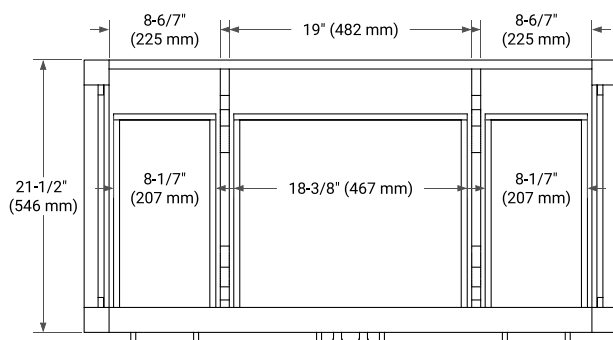

CAMBRIDGE 42" SINGLE SINK BASE CABINET

BASE CABINET DIMENSIONS

42" W x 21.5" D x 34.5" H

FEATURES

- Solid wood frame & plywood panels
- Dovetail drawers and joints
- Soft closing doors & drawers

HARDWARE FINISHES*

White Grey Midnight Blue Espresso Oak

FRONT VIEW

SIDE VIEW

PLAN VIEW

OVERALL DIMENSIONS

43" W x 22" D x 0.75" H

COUNTERTOP OPTIONS

Carrara Marble

FEATURES

- Solid countertop with mitered edges & seams
- Undermount white oval sink
- Pre-drilled for 8" widespread faucet

INCLUDED

- Countertop
- Matching Backsplash
- Oval Sink

COUNTERTOP PLAN VIEW

EDGE SIDE VIEW

THREE DIMENSIONAL COUNTERTOP VIEW