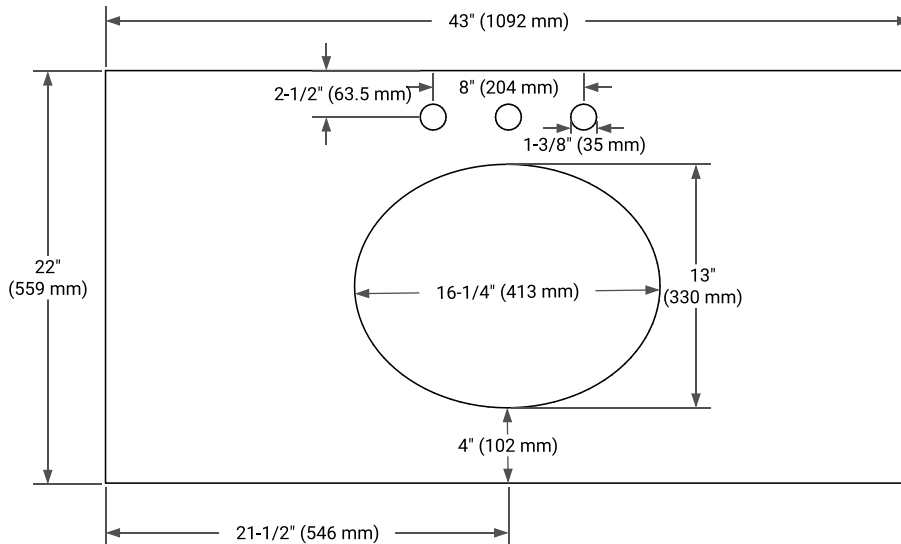

CAMBRIDGE 42" SINGLE SINK BASE CABINET

BASE CABINET DIMENSIONS

42" W x 21.5" D x 34.5" H

FEATURES

- Solid wood frame & plywood panels
- Dovetail drawers and joints
- Soft closing doors & drawers

HARDWARE FINISHES*

White Grey Midnight Blue Espresso Oak

FRONT VIEW

SIDE VIEW

PLAN VIEW

OVERALL DIMENSIONS

43" W x 22" D x 0.75" H

COUNTERTOP OPTIONS

Carrara Marble

FEATURES

- Solid countertop with mitered edges & seams
- Undermount white oval sink
- Pre-drilled for 8" widespread faucet

INCLUDED

- Countertop
- Matching Backsplash
- Oval Sink

COUNTERTOP PLAN VIEW

EDGE SIDE VIEW

THREE DIMENSIONAL COUNTERTOP VIEW