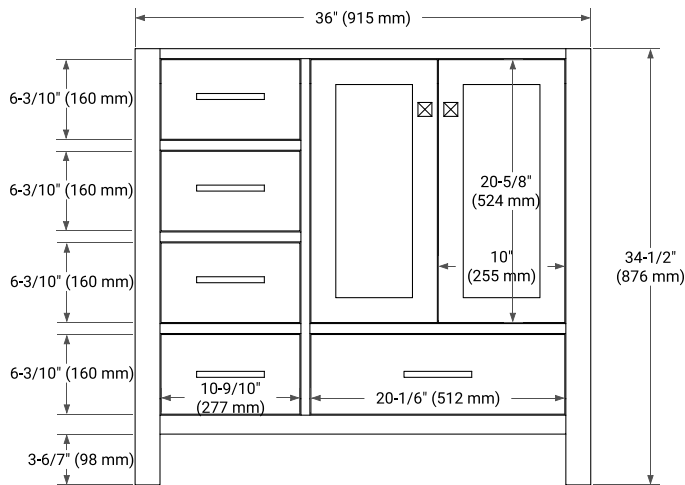

CAMBRIDGE 36" RIGHT OFFSET CABINET

BASE CABINET DIMENSIONS

36" W x 21.5" D x 34.5" H

FEATURES

- Solid wood frame & plywood panels
- Dovetail drawers and joints
- Soft closing doors & drawers

HARDWARE FINISHES*

White Grey Midnight Blue Espresso Oak

FRONT VIEW

SIDE VIEW

PLAN VIEW

37" RIGHT RECTANGLE SINK COUNTERTOP WITH 0.75 IN. THICKNESS

ARIEL

OVERALL DIMENSIONS

37" W x 22" D x 0.75" H

COUNTERTOP PLAN VIEW

EDGE SIDE VIEW

THREE DIMENSIONAL COUNTERTOP VIEW