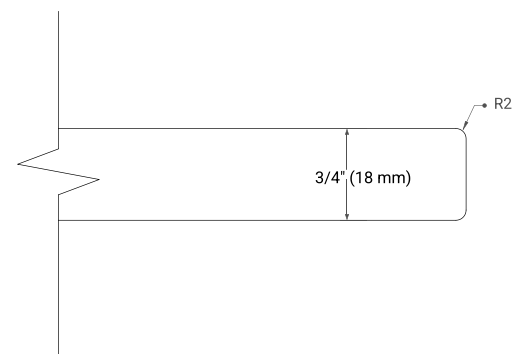

White Grey Midnight Blue Espresso Oak

FRONT VIEW

SIDE VIEW

PLAN VIEW

37" RIGHT RECTANGLE SINK COUNTERTOP WITH 0.75 IN. THICKNESS

ARIEL

OVERALL DIMENSIONS

37" W x 22" D x 0.75" H

COUNTERTOP OPTIONS

Carrara Marble

FEATURES

- Solid countertop with mitered edges & seams
- Undermount white rectangular sink
- Pre-drilled for 8" widespread faucet

INCLUDED

- Countertop
- Matching Backsplash
- Rectangle Sink

COUNTERTOP PLAN VIEW

EDGE SIDE VIEW

THREE DIMENSIONAL COUNTERTOP VIEW