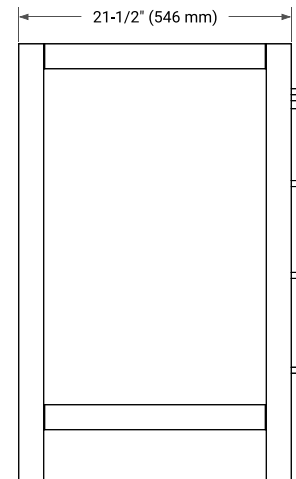

CAMBRIDGE 36" RIGHT OFFSET CABINET

BASE CABINET DIMENSIONS

36" W x 21.5" D x 34.5" H

FEATURES

- Solid wood frame & plywood panels
- Dovetail drawers and joints
- Soft closing doors & drawers

HARDWARE FINISHES*

White Grey Midnight Blue Espresso Oak

FRONT VIEW

SIDE VIEW

PLAN VIEW

37" RIGHT RECTANGLE SINK COUNTERTOP WITH 0.75 IN. THICKNESS

ARIEL

OVERALL DIMENSIONS

37" W x 22" D x 0.75" H

COUNTERTOP OPTIONS

Carrara Marble

FEATURES

- Solid countertop with mitered edges & seams
- Undermount white rectangular sink
- Pre-drilled for 8" widespread faucet

INCLUDED

- Countertop
- Matching Backsplash
- Rectangle Sink

COUNTERTOP PLAN VIEW

EDGE SIDE VIEW

THREE DIMENSIONAL COUNTERTOP VIEW