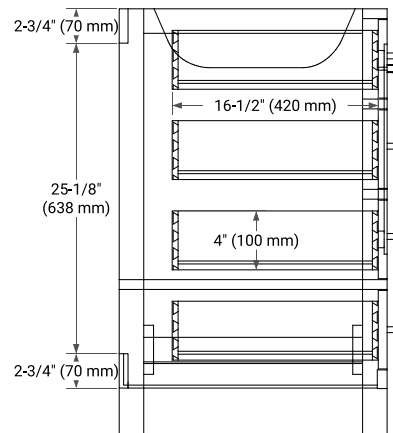

CAMBRIDGE 36" RIGHT OFFSET CABINET

BASE CABINET DIMENSIONS

36" W x 21.5" D x 34.5" H

FEATURES

- Solid wood frame & plywood panels
- Dovetail drawers and joints
- Soft closing doors & drawers

HARDWARE FINISHES*

White Grey Midnight Blue Espresso Oak

FRONT VIEW

SIDE VIEW

PLAN VIEW

37" RIGHT RECTANGLE SINK COUNTERTOP WITH 0.75 IN. THICKNESS

ARIEL

OVERALL DIMENSIONS

37" W x 22" D x 0.75" H

COUNTERTOP OPTIONS

Carrara Marble

FEATURES

- Solid countertop with mitered edges & seams
- Undermount white rectangular sink
- Pre-drilled for 8" widespread faucet

INCLUDED

- Countertop
- Matching Backsplash
- Rectangle Sink

COUNTERTOP PLAN VIEW

EDGE SIDE VIEW

THREE DIMENSIONAL COUNTERTOP VIEW