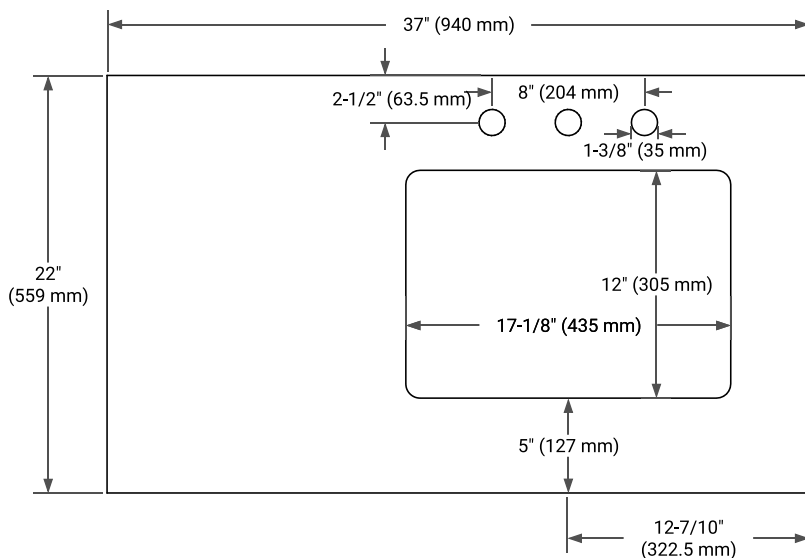

CAMBRIDGE 36" RIGHT OFFSET CABINET

BASE CABINET DIMENSIONS

36" W x 21.5" D x 34.5" H

FEATURES

- Solid wood frame & plywood panels
- Dovetail drawers and joints
- Soft closing doors & drawers

HARDWARE FINISHES*

White Grey Midnight Blue Espresso Oak

FRONT VIEW

SIDE VIEW

PLAN VIEW

37" RIGHT RECTANGLE SINK COUNTERTOP WITH 0.75 IN. THICKNESS

ARIEL

OVERALL DIMENSIONS

37" W x 22" D x 0.75" H

COUNTERTOP OPTIONS

Carrara Marble

FEATURES

- Solid countertop with mitered edges & seams
- Undermount white rectangular sink
- Pre-drilled for 8" widespread faucet

INCLUDED

- Countertop
- Matching Backsplash
- Rectangle Sink

COUNTERTOP PLAN VIEW

EDGE SIDE VIEW

THREE DIMENSIONAL COUNTERTOP VIEW