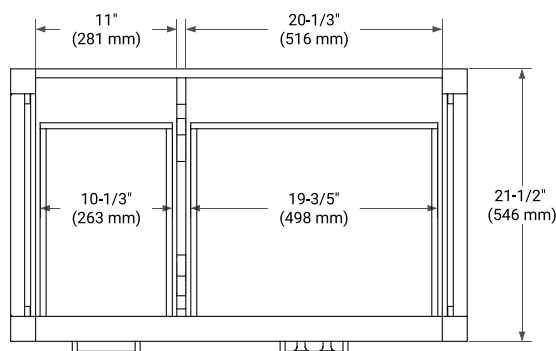

CAMBRIDGE 36" RIGHT OFFSET CABINET

BASE CABINET DIMENSIONS

36" W x 21.5" D x 34.5" H

FEATURES

- Solid wood frame & plywood panels
- Dovetail drawers and joints
- Soft closing doors & drawers

HARDWARE FINISHES*

White Grey Midnight Blue Espresso Oak

FRONT VIEW

SIDE VIEW

PLAN VIEW

37" RIGHT RECTANGLE SINK COUNTERTOP WITH 0.75 IN. THICKNESS

ARIEL

OVERALL DIMENSIONS

37" W x 22" D x 0.75" H

COUNTERTOP OPTIONS

Carrara Marble

FEATURES

- Solid countertop with mitered edges & seams
- Undermount white rectangular sink
- Pre-drilled for 8" widespread faucet

INCLUDED

- Countertop
- Matching Backsplash
- Rectangle Sink

COUNTERTOP PLAN VIEW

EDGE SIDE VIEW

THREE DIMENSIONAL COUNTERTOP VIEW