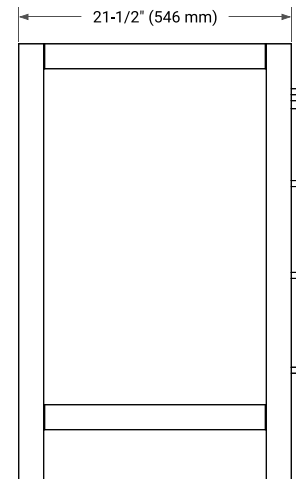

CAMBRIDGE 36" RIGHT OFFSET CABINET

ARIEL

BASE CABINET DIMENSIONS

36" W x 21.5" D x 34.5" H

FEATURES

- Solid wood frame & plywood panels
- Dovetail drawers and joints
- Soft closing doors & drawers

HARDWARE FINISHES*

White Grey Midnight Blue Espresso Oak

FRONT VIEW

SIDE VIEW

PLAN VIEW

OVERALL DIMENSIONS

37" W x 22" D x 0.75" H

COUNTERTOP OPTIONS

Carrara Marble

FEATURES

- Solid countertop with mitered edges & seams
- Undermount white oval sink
- Pre-drilled for 8" widespread faucet

INCLUDED

- Countertop
- Matching Backsplash
- Oval Sink

COUNTERTOP PLAN VIEW

EDGE SIDE VIEW

THREE DIMENSIONAL COUNTERTOP VIEW