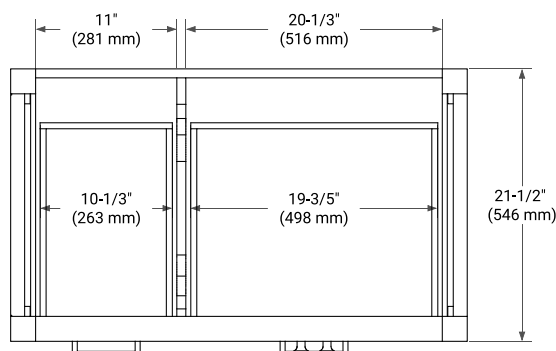

CAMBRIDGE 36" RIGHT OFFSET CABINET

ARIEL

BASE CABINET DIMENSIONS

36" W x 21.5" D x 34.5" H

FEATURES

- Solid wood frame & plywood panels
- Dovetail drawers and joints
- Soft closing doors & drawers

HARDWARE FINISHES*

White Grey Midnight Blue Espresso Oak

FRONT VIEW

SIDE VIEW

PLAN VIEW

OVERALL DIMENSIONS

37" W x 22" D x 0.75" H

COUNTERTOP OPTIONS

Carrara Marble

FEATURES

- Solid countertop with mitered edges & seams
- Undermount white oval sink
- Pre-drilled for 8" widespread faucet

INCLUDED

- Countertop
- Matching Backsplash
- Oval Sink

COUNTERTOP PLAN VIEW

EDGE SIDE VIEW

THREE DIMENSIONAL COUNTERTOP VIEW