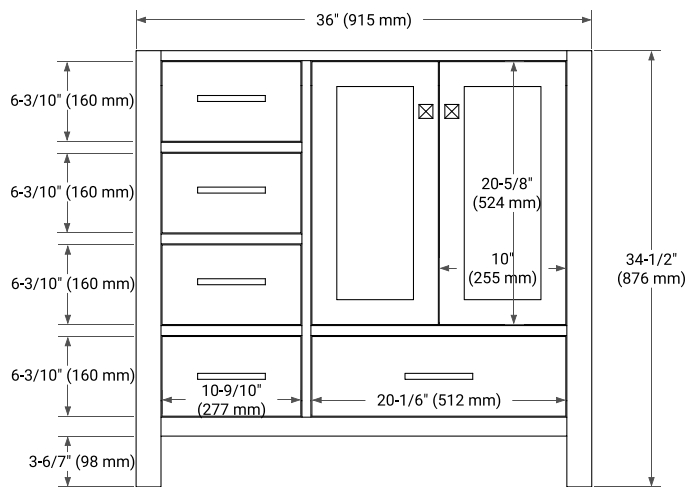

CAMBRIDGE 36" RIGHT OFFSET CABINET

ARIEL

BASE CABINET DIMENSIONS

36" W x 21.5" D x 34.5" H

FEATURES

- Solid wood frame & plywood panels
- Dovetail drawers and joints
- Soft closing doors & drawers

HARDWARE FINISHES*

White Grey Midnight Blue Espresso Oak

FRONT VIEW

SIDE VIEW

PLAN VIEW

OVERALL DIMENSIONS

37" W x 22" D x 0.75" H

COUNTERTOP OPTIONS

Carrara Marble

FEATURES

- Solid countertop with mitered edges & seams
- Undermount white oval sink
- Pre-drilled for 8" widespread faucet

INCLUDED

- Countertop
- Matching Backsplash
- Oval Sink

COUNTERTOP PLAN VIEW

EDGE SIDE VIEW

THREE DIMENSIONAL COUNTERTOP VIEW