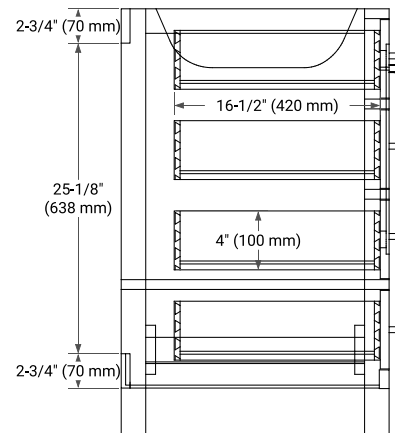

CAMBRIDGE 36" RIGHT OFFSET CABINET

ARIEL

BASE CABINET DIMENSIONS

36" W x 21.5" D x 34.5" H

FEATURES

- Solid wood frame & plywood panels
- Dovetail drawers and joints
- Soft closing doors & drawers

HARDWARE FINISHES*

White Grey Midnight Blue Espresso Oak

FRONT VIEW

SIDE VIEW

PLAN VIEW

OVERALL DIMENSIONS

37" W x 22" D x 0.75" H

COUNTERTOP OPTIONS

Carrara Marble

FEATURES

- Solid countertop with mitered edges & seams
- Undermount white oval sink
- Pre-drilled for 8" widespread faucet

INCLUDED

- Countertop
- Matching Backsplash
- Oval Sink

COUNTERTOP PLAN VIEW

EDGE SIDE VIEW

THREE DIMENSIONAL COUNTERTOP VIEW