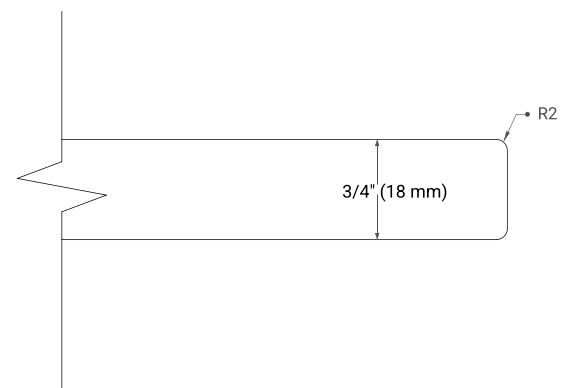

CAMBRIDGE 36" RIGHT OFFSET CABINET

ARIEL

BASE CABINET DIMENSIONS

36" W x 21.5" D x 34.5" H

FEATURES

- Solid wood frame & plywood panels
- Dovetail drawers and joints
- Soft closing doors & drawers

HARDWARE FINISHES*

White Grey Midnight Blue Espresso Oak

FRONT VIEW

SIDE VIEW

PLAN VIEW

OVERALL DIMENSIONS

37" W x 22" D x 0.75" H

COUNTERTOP OPTIONS

Carrara Marble

FEATURES

- Solid countertop with mitered edges & seams
- Undermount white oval sink
- Pre-drilled for 8" widespread faucet

INCLUDED

- Countertop
- Matching Backsplash
- Oval Sink

COUNTERTOP PLAN VIEW

EDGE SIDE VIEW

THREE DIMENSIONAL COUNTERTOP VIEW