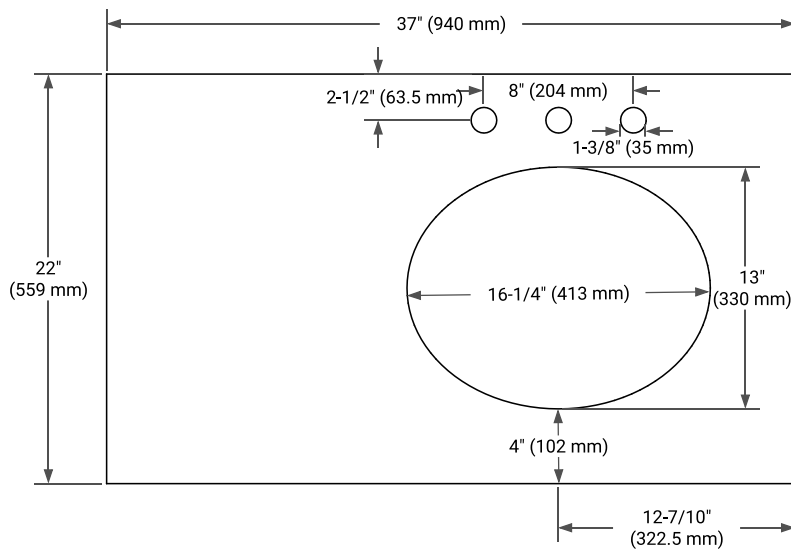

CAMBRIDGE 36" RIGHT OFFSET CABINET

ARIEL

BASE CABINET DIMENSIONS

36" W x 21.5" D x 34.5" H

FEATURES

- Solid wood frame & plywood panels
- Dovetail drawers and joints
- Soft closing doors & drawers

HARDWARE FINISHES*

White Grey Midnight Blue Espresso Oak

FRONT VIEW

SIDE VIEW

PLAN VIEW

OVERALL DIMENSIONS

37" W x 22" D x 0.75" H

COUNTERTOP OPTIONS

Carrara Marble

FEATURES

- Solid countertop with mitered edges & seams
- Undermount white oval sink
- Pre-drilled for 8" widespread faucet

INCLUDED

- Countertop
- Matching Backsplash
- Oval Sink

COUNTERTOP PLAN VIEW

EDGE SIDE VIEW

THREE DIMENSIONAL COUNTERTOP VIEW