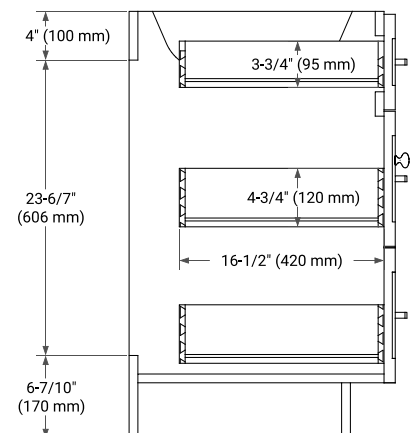

HAMLET 72" DOUBLE SINK BASE CABINET

BASE CABINET DIMENSIONS

72" W x 21.5" D x 34.5" H

FEATURES

- Solid wood frame & plywood panels
- Dovetail drawers and joints
- Soft closing doors & drawers

HARDWARE FINISHES*

Brushed Nickel   Satin Brass   Matte Black   Polished Chrome

Hardware comes preinstalled with the illustrated option. Other finishes are available on our online store if you prefer a different one.

AVAILABLE COLORS

White   Grey   Midnight Blue   Black

FRONT VIEW

SIDE VIEW

PLAN VIEW