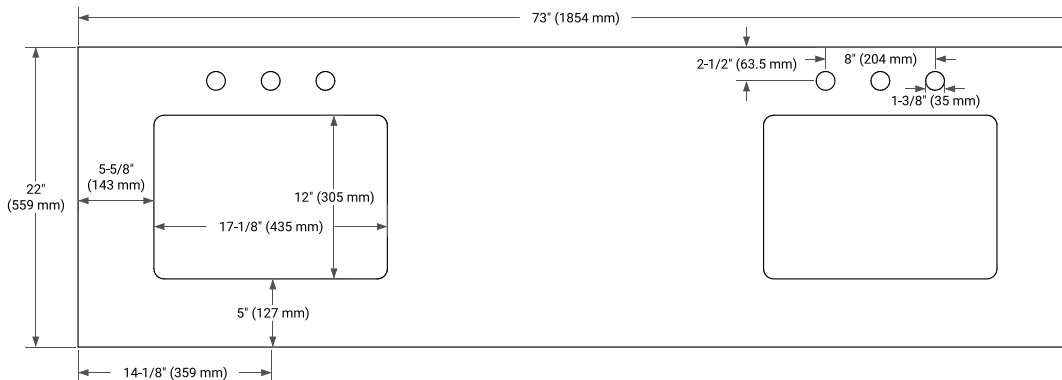

73" DOUBLE RECTANGLE SINK COUNTERTOP WITH 0.75 IN. THICKNESS

ARIEL

OVERALL DIMENSIONS

73" W x 22" D x 0.75" H

COUNTERTOP OPTIONS

FEATURES

- Solid countertop with mitered edges & seams
- Undermount white rectangular sink
- Pre-drilled for 8" widespread faucet

INCLUDED

- Countertop
- Matching Backsplash
- Rectangle Sinks

COUNTERTOP PLAN VIEW