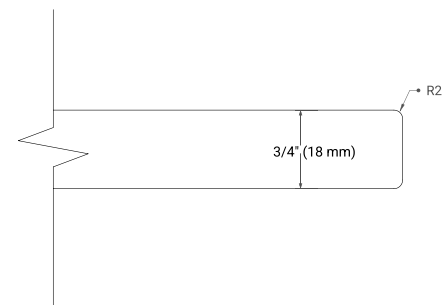

EDGE SIDE VIEW