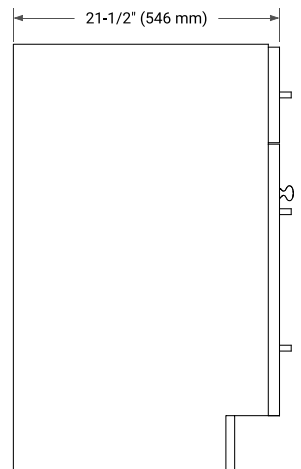

HAMLET 72" DOUBLE SINK BASE CABINET

BASE CABINET DIMENSIONS

72" W x 21.5" D x 34.5" H

FEATURES

- Solid wood frame & plywood panels
- Dovetail drawers and joints
- Soft closing doors & drawers

HARDWARE FINISHES*

Brushed Nickel   Satin Brass   Matte Black   Polished Chrome

Hardware comes preinstalled with the illustrated option. Other finishes are available on our online store if you prefer a different one.

AVAILABLE COLORS

White   Grey   Midnight Blue   Black

FRONT VIEW

SIDE VIEW

PLAN VIEW