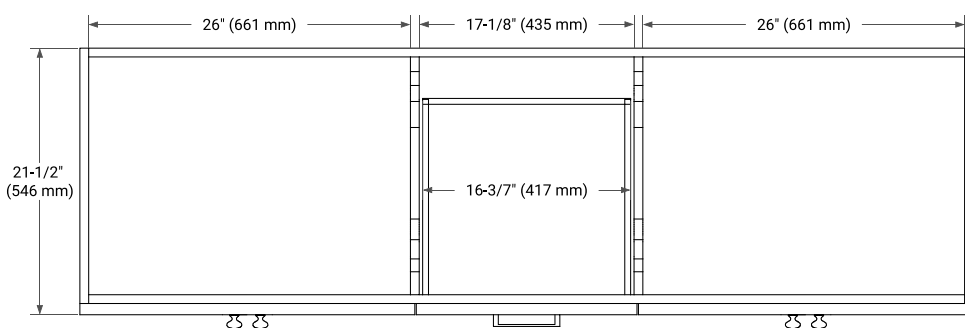

HAMLET 72" DOUBLE SINK BASE CABINET

BASE CABINET DIMENSIONS

72" W x 21.5" D x 34.5" H

FEATURES

- Solid wood frame & plywood panels
- Dovetail drawers and joints
- Soft closing doors & drawers

HARDWARE FINISHES*

Brushed Nickel   Satin Brass   Matte Black   Polished Chrome

Hardware comes preinstalled with the illustrated option. Other finishes are available on our online store if you prefer a different one.

AVAILABLE COLORS

White   Grey   Midnight Blue   Black

FRONT VIEW

SIDE VIEW

PLAN VIEW