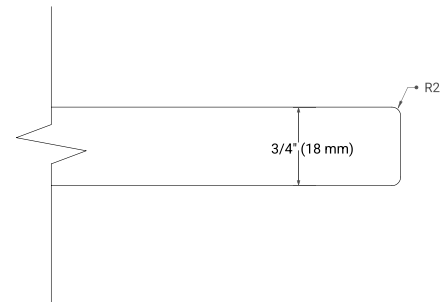

EDGE SIDE VIEW