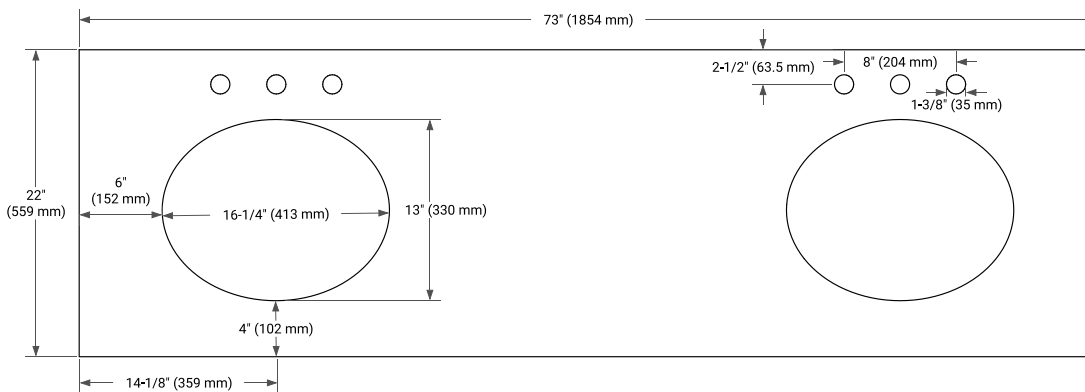

73" DOUBLE OVAL SINK COUNTERTOP WITH 0.75 IN. THICKNESS

ARIEL

OVERALL DIMENSIONS

73" W x 22" D x 0.75" H

COUNTERTOP OPTIONS

FEATURES

- Solid countertop with mitered edges & seams
- Undermount white oval sink
- Pre-drilled for 8" widespread faucet

INCLUDED

- Countertop
- Matching Backsplash
- Oval Sinks

COUNTERTOP PLAN VIEW