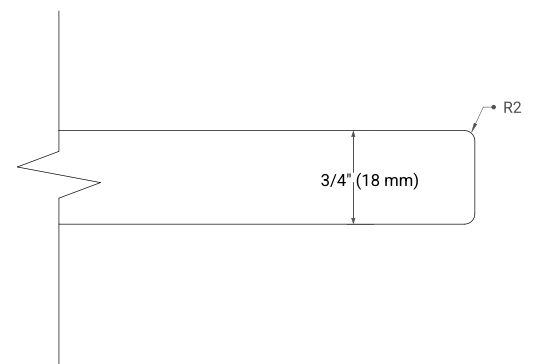

EDGE SIDE VIEW