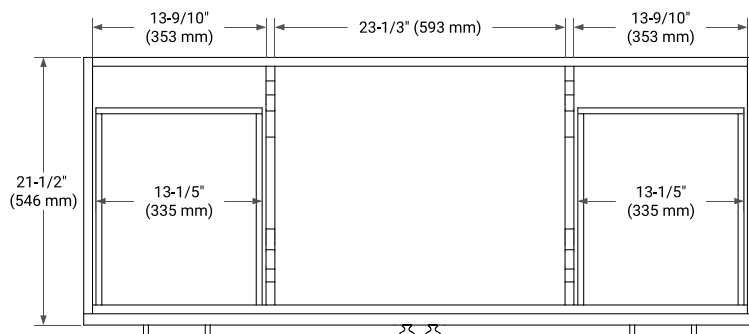

HAMLET 54" SINGLE SINK BASE CABINET

BASE CABINET DIMENSIONS

54" W x 21.5" D x 34.5" H

FEATURES

- Solid wood frame & plywood panels
- Dovetail drawers and joints
- Soft closing doors & drawers

HARDWARE FINISHES*

Brushed Nickel   Satin Brass   Matte Black   Polished Chrome

Hardware comes preinstalled with the illustrated option. Other finishes are available on our online store if you prefer a different one.

AVAILABLE COLORS

White   Grey   Midnight Blue   Black

FRONT VIEW

SIDE VIEW

PLAN VIEW