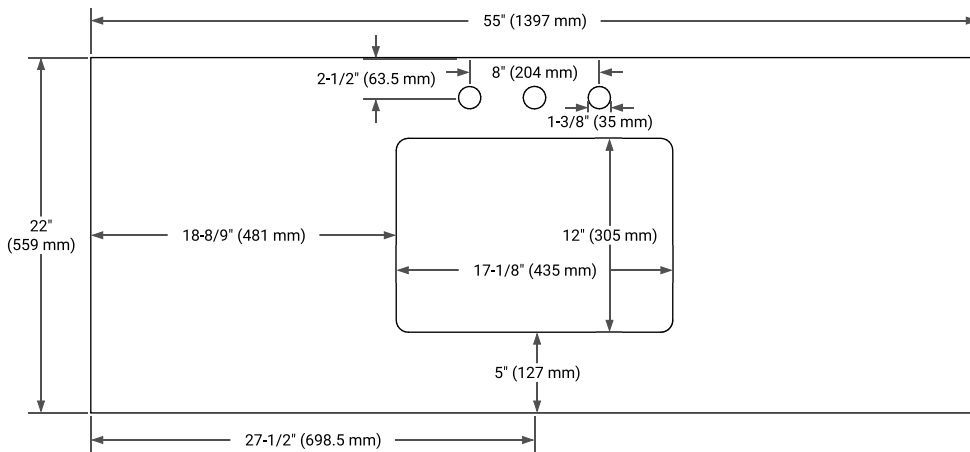

55" SINGLE RECTANGLE SINK COUNTERTOP WITH 0.75 IN. THICKNESS

ARIEL

OVERALL DIMENSIONS

55" W x 22" D x 0.75" H

COUNTERTOP OPTIONS

FEATURES

- Solid countertop with mitered edges & seams
- Undermount white rectangular sink
- Pre-drilled for 8" widespread faucet

INCLUDED

- Countertop
- Matching Backsplash
- Rectangle Sink

COUNTERTOP PLAN VIEW