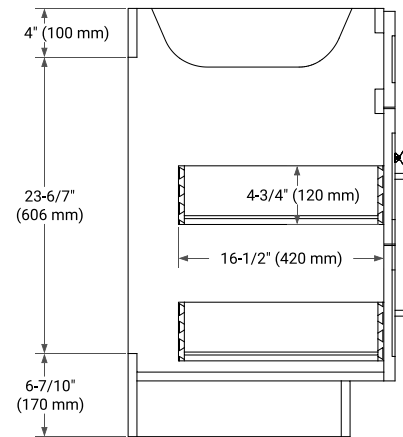

HAMLET 54" SINGLE SINK BASE CABINET

BASE CABINET DIMENSIONS

54" W x 21.5" D x 34.5" H

FEATURES

- Solid wood frame & plywood panels
- Dovetail drawers and joints
- Soft closing doors & drawers

HARDWARE FINISHES*

Brushed Nickel   Satin Brass   Matte Black   Polished Chrome

Hardware comes preinstalled with the illustrated option. Other finishes are available on our online store if you prefer a different one.

AVAILABLE COLORS

White   Grey   Midnight Blue   Black

FRONT VIEW

SIDE VIEW

PLAN VIEW