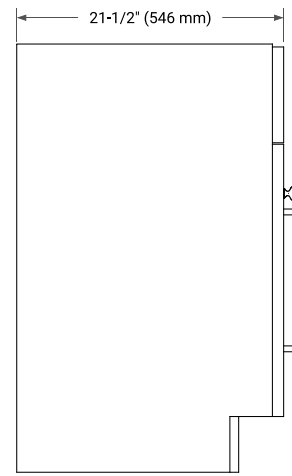

HAMLET 54" SINGLE SINK BASE CABINET

BASE CABINET DIMENSIONS

54" W x 21.5" D x 34.5" H

FEATURES

- Solid wood frame & plywood panels
- Dovetail drawers and joints
- Soft closing doors & drawers

HARDWARE FINISHES*

Brushed Nickel   Satin Brass   Matte Black   Polished Chrome

Hardware comes preinstalled with the illustrated option. Other finishes are available on our online store if you prefer a different one.

AVAILABLE COLORS

White   Grey   Midnight Blue   Black

FRONT VIEW

SIDE VIEW

PLAN VIEW