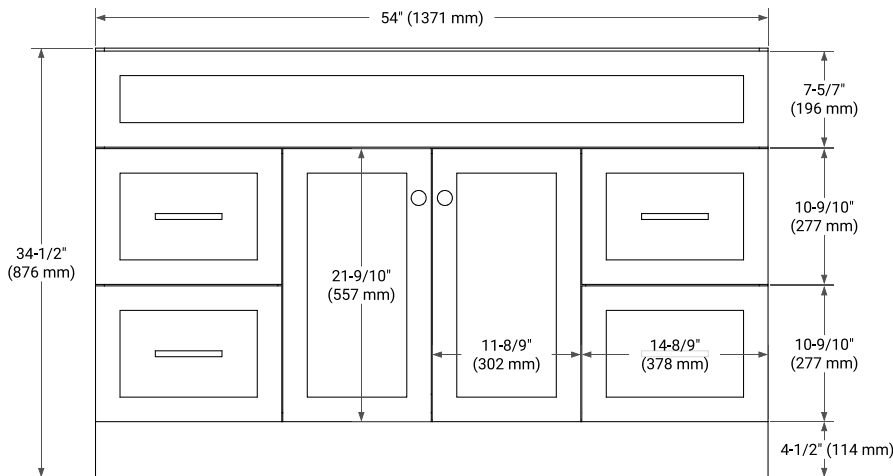

HAMLET 54" SINGLE SINK BASE CABINET

BASE CABINET DIMENSIONS

54" W x 21.5" D x 34.5" H

FEATURES

- Solid wood frame & plywood panels
- Dovetail drawers and joints
- Soft closing doors & drawers

HARDWARE FINISHES*

Brushed Nickel   Satin Brass   Matte Black   Polished Chrome

Hardware comes preinstalled with the illustrated option. Other finishes are available on our online store if you prefer a different one.

AVAILABLE COLORS

White   Grey   Midnight Blue   Black

FRONT VIEW

SIDE VIEW

PLAN VIEW