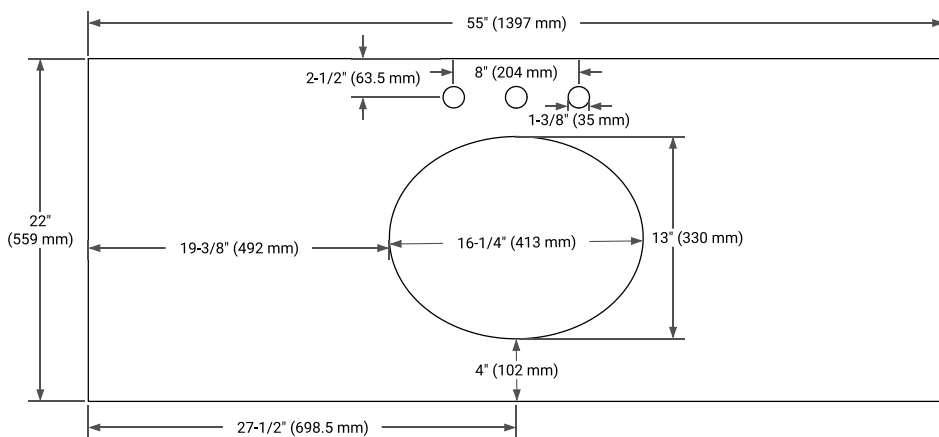

HAMLET 54" SINGLE SINK BASE CABINET

BASE CABINET DIMENSIONS

54" W x 21.5" D x 34.5" H

FEATURES

- Solid wood frame & plywood panels
- Dovetail drawers and joints
- Soft closing doors & drawers

HARDWARE FINISHES*

White Grey Midnight Blue Black

FRONT VIEW

SIDE VIEW

PLAN VIEW

OVERALL DIMENSIONS

55" W x 22" D x 0.75" H

COUNTERTOP OPTIONS

Carrara Marble

FEATURES

- Solid countertop with mitered edges & seams
- Undermount white oval sink
- Pre-drilled for 8" widespread faucet

INCLUDED

- Countertop
- Matching Backsplash
- Oval Sink

COUNTERTOP PLAN VIEW

EDGE SIDE VIEW

THREE DIMENSIONAL COUNTERTOP VIEW