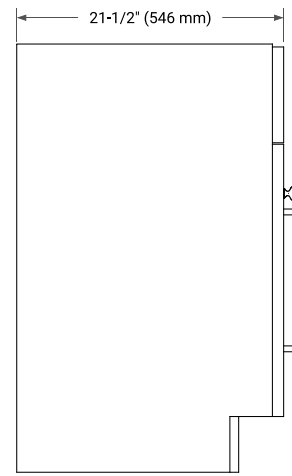

HAMLET 54" SINGLE SINK BASE CABINET

BASE CABINET DIMENSIONS

54" W x 21.5" D x 34.5" H

FEATURES

- Solid wood frame & plywood panels
- Dovetail drawers and joints
- Soft closing doors & drawers

HARDWARE FINISHES*

White Grey Midnight Blue Black

FRONT VIEW

SIDE VIEW

PLAN VIEW

OVERALL DIMENSIONS

55" W x 22" D x 0.75" H

COUNTERTOP OPTIONS

Carrara Marble

FEATURES

- Solid countertop with mitered edges & seams
- Undermount white oval sink
- Pre-drilled for 8" widespread faucet

INCLUDED

- Countertop
- Matching Backsplash
- Oval Sink

COUNTERTOP PLAN VIEW

EDGE SIDE VIEW

THREE DIMENSIONAL COUNTERTOP VIEW