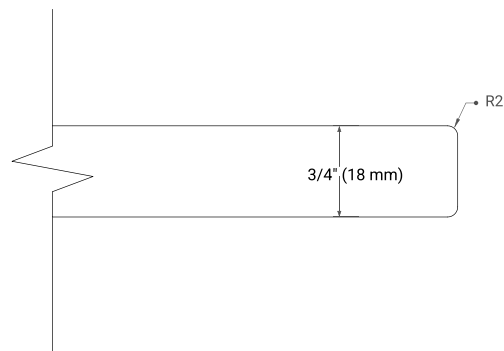

White Grey Midnight Blue Black

FRONT VIEW

SIDE VIEW

PLAN VIEW

OVERALL DIMENSIONS

55" W x 22" D x 0.75" H

COUNTERTOP OPTIONS

Carrara Marble

FEATURES

- Solid countertop with mitered edges & seams
- Undermount white oval sink
- Pre-drilled for 8" widespread faucet

INCLUDED

- Countertop
- Matching Backsplash
- Oval Sink

COUNTERTOP PLAN VIEW

EDGE SIDE VIEW

THREE DIMENSIONAL COUNTERTOP VIEW