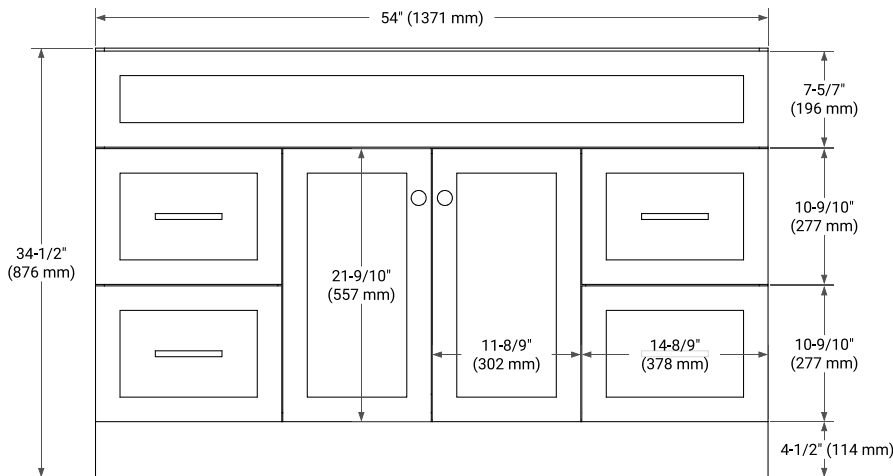

HAMLET 54" SINGLE SINK BASE CABINET

BASE CABINET DIMENSIONS

54" W x 21.5" D x 34.5" H

FEATURES

- Solid wood frame & plywood panels
- Dovetail drawers and joints
- Soft closing doors & drawers

HARDWARE FINISHES*

White Grey Midnight Blue Black

FRONT VIEW

SIDE VIEW

PLAN VIEW

OVERALL DIMENSIONS

55" W x 22" D x 0.75" H

COUNTERTOP OPTIONS

Carrara Marble

FEATURES

- Solid countertop with mitered edges & seams
- Undermount white oval sink
- Pre-drilled for 8" widespread faucet

INCLUDED

- Countertop
- Matching Backsplash
- Oval Sink

COUNTERTOP PLAN VIEW

EDGE SIDE VIEW

THREE DIMENSIONAL COUNTERTOP VIEW