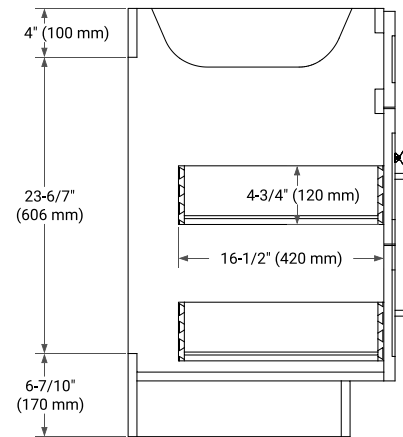

HAMLET 54" SINGLE SINK BASE CABINET

BASE CABINET DIMENSIONS

54" W x 21.5" D x 34.5" H

FEATURES

- Solid wood frame & plywood panels
- Dovetail drawers and joints
- Soft closing doors & drawers

HARDWARE FINISHES*

White Grey Midnight Blue Black

FRONT VIEW

SIDE VIEW

PLAN VIEW

OVERALL DIMENSIONS

55" W x 22" D x 0.75" H

COUNTERTOP OPTIONS

Carrara Marble

FEATURES

- Solid countertop with mitered edges & seams
- Undermount white oval sink
- Pre-drilled for 8" widespread faucet

INCLUDED

- Countertop
- Matching Backsplash
- Oval Sink

COUNTERTOP PLAN VIEW

EDGE SIDE VIEW

THREE DIMENSIONAL COUNTERTOP VIEW