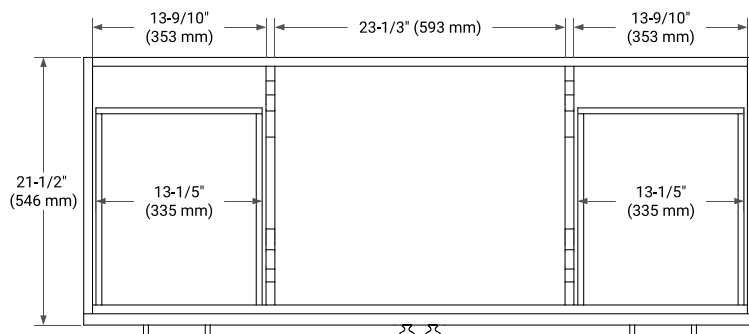

HAMLET 54" SINGLE SINK BASE CABINET

BASE CABINET DIMENSIONS

54" W x 21.5" D x 34.5" H

FEATURES

- Solid wood frame & plywood panels
- Dovetail drawers and joints
- Soft closing doors & drawers

HARDWARE FINISHES*

White Grey Midnight Blue Black

FRONT VIEW

SIDE VIEW

PLAN VIEW

OVERALL DIMENSIONS

55" W x 22" D x 0.75" H

COUNTERTOP OPTIONS

Carrara Marble

FEATURES

- Solid countertop with mitered edges & seams
- Undermount white oval sink
- Pre-drilled for 8" widespread faucet

INCLUDED

- Countertop
- Matching Backsplash
- Oval Sink

COUNTERTOP PLAN VIEW

EDGE SIDE VIEW

THREE DIMENSIONAL COUNTERTOP VIEW