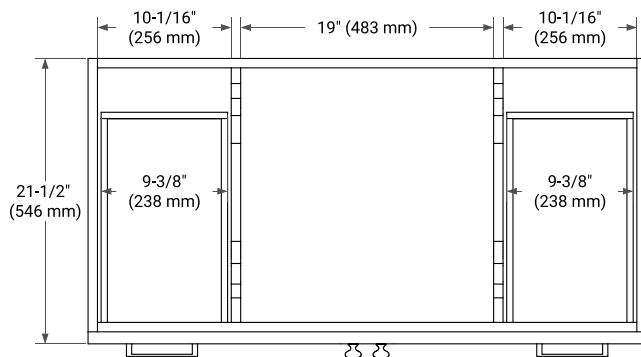

HAMLET 42" SINGLE SINK BASE CABINET

BASE CABINET DIMENSIONS

42" W x 21.5" D x 34.5" H

FEATURES

- Solid wood frame & plywood panels
- Dovetail drawers and joints
- Soft closing doors & drawers

HARDWARE FINISHES*

Brushed Nickel   Satin Brass   Matte Black   Polished Chrome

Hardware comes preinstalled with the illustrated option. Other finishes are available on our online store if you prefer a different one.

AVAILABLE COLORS

White   Grey   Midnight Blue   Black

FRONT VIEW

SIDE VIEW

PLAN VIEW