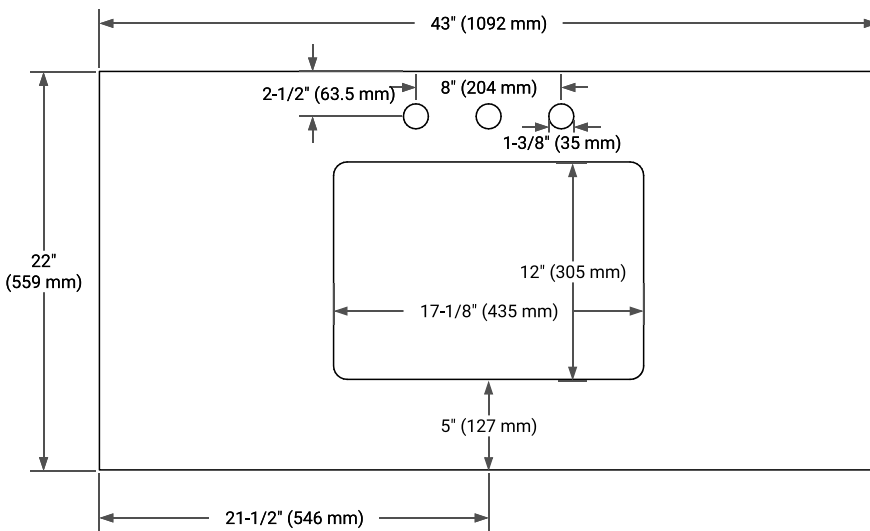

43" SINGLE RECTANGLE SINK COUNTERTOP WITH 0.75 IN. THICKNESS

ARIEL

OVERALL DIMENSIONS

43" W x 22" D x 0.75" H

COUNTERTOP OPTIONS

FEATURES

- Solid countertop with mitered edges & seams
- Undermount white rectangular sink
- Pre-drilled for 8" widespread faucet

INCLUDED

- Countertop
- Matching Backsplash
- Rectangle Sink

COUNTERTOP PLAN VIEW