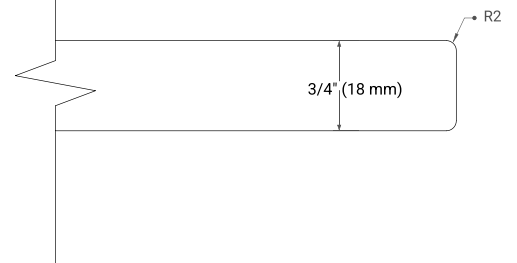

EDGE SIDE VIEW