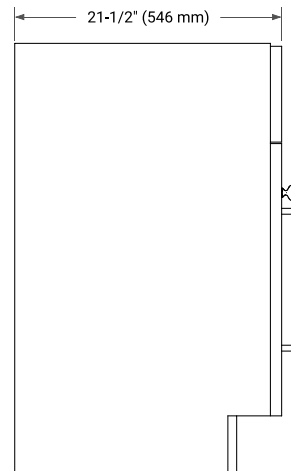

HAMLET 42" SINGLE SINK BASE CABINET

BASE CABINET DIMENSIONS

42" W x 21.5" D x 34.5" H

FEATURES

- Solid wood frame & plywood panels
- Dovetail drawers and joints
- Soft closing doors & drawers

HARDWARE FINISHES*

Brushed Nickel   Satin Brass   Matte Black   Polished Chrome

Hardware comes preinstalled with the illustrated option. Other finishes are available on our online store if you prefer a different one.

AVAILABLE COLORS

White   Grey   Midnight Blue   Black

FRONT VIEW

SIDE VIEW

PLAN VIEW