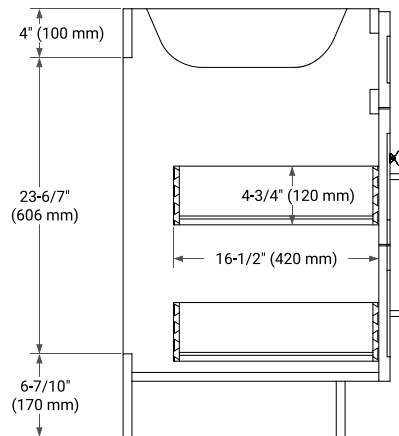

HAMLET 42" SINGLE SINK BASE CABINET

BASE CABINET DIMENSIONS

42" W x 21.5" D x 34.5" H

FEATURES

- Solid wood frame & plywood panels
- Dovetail drawers and joints
- Soft closing doors & drawers

HARDWARE FINISHES*

Brushed Nickel   Satin Brass   Matte Black   Polished Chrome

Hardware comes preinstalled with the illustrated option. Other finishes are available on our online store if you prefer a different one.

AVAILABLE COLORS

White   Grey   Midnight Blue   Black

FRONT VIEW

SIDE VIEW

PLAN VIEW