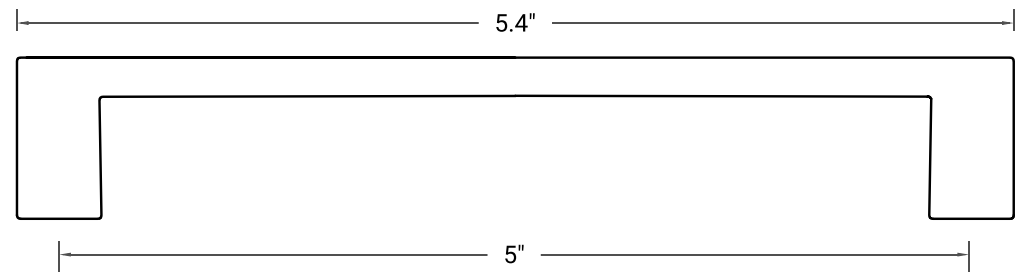

ARIEL WAVERLY - PULL HANDLE

P405

DIMENSION

- Center to center: 5"
- Length: 5.4"
- Projection: 1"

HARDWARE FINISHES

FRONT VIEW

SIDE VIEW