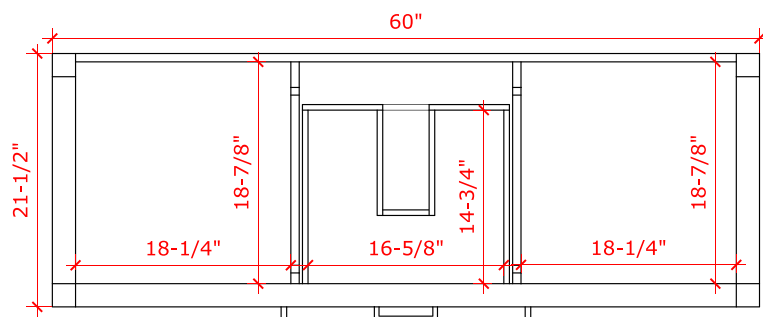

BAYHILL 60" SINGLE SINK BASE CABINET

ARIEL

R060S

BASE CABINET DIMENSIONS

60" W x 21.5" D x 34.5" H

FEATURES

- Solid wood frame & plywood panels
- Dovetail drawers and joints
- Soft closing doors & drawers

HARDWARE FINISHES

Brushed Nickel Satin Brass Matte Black Polished Chrome

AVAILABLE COLORS

White Grey Midnight Blue

FRONT VIEW

SIDE VIEW

PLAN VIEW

OVERALL DIMENSIONS

61" W x 22" D x 1.5" H

- Countertop
- Matching Backsplash
- Oval Sink

COUNTERTOP PLAN VIEW

EDGE SIDE VIEW

THREE DIMENSIONAL COUNTERTOP VIEW