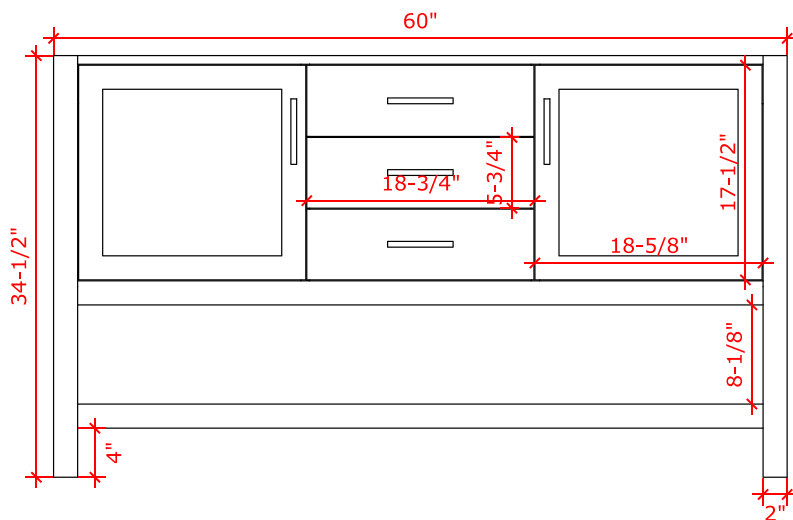

BAYHILL 60" SINGLE SINK BASE CABINET

ARIEL

R060S

BASE CABINET DIMENSIONS

60" W x 21.5" D x 34.5" H

FEATURES

- Solid wood frame & plywood panels
- Dovetail drawers and joints
- Soft closing doors & drawers

HARDWARE FINISHES

Brushed Nickel Satin Brass Matte Black Polished Chrome

AVAILABLE COLORS

White Grey Midnight Blue

FRONT VIEW

SIDE VIEW

PLAN VIEW

OVERALL DIMENSIONS

61" W x 22" D x 1.5" H

- Countertop
- Matching Backsplash
- Oval Sink

COUNTERTOP PLAN VIEW

EDGE SIDE VIEW

THREE DIMENSIONAL COUNTERTOP VIEW