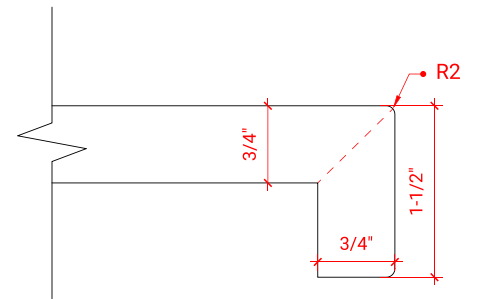

BAYHILL 60" SINGLE SINK BASE CABINET

ARIEL

R060S

BASE CABINET DIMENSIONS

60" W x 21.5" D x 34.5" H

FEATURES

- Solid wood frame & plywood panels
- Dovetail drawers and joints
- Soft closing doors & drawers

HARDWARE FINISHES

Brushed Nickel Satin Brass Matte Black Polished Chrome

AVAILABLE COLORS

White Grey Midnight Blue

FRONT VIEW

SIDE VIEW

PLAN VIEW

OVERALL DIMENSIONS

61" W x 22" D x 1.5" H

COUNTERTOP OPTIONS

Carrara Marble
CW-061S-OVL-CT

White Quartz
WQ-061S-OVL-CT

FEATURES

- Solid countertop with mitered edges & seams
- Undermount white oval sink
- Pre-drilled for 8" widespread faucet

INCLUDED

- Countertop
- Matching Backsplash
- Oval Sink

COUNTERTOP PLAN VIEW

EDGE SIDE VIEW

THREE DIMENSIONAL COUNTERTOP VIEW