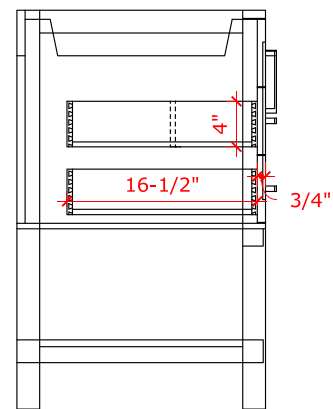

BAYHILL 60" SINGLE SINK BASE CABINET

ARIEL

R060S

BASE CABINET DIMENSIONS

60" W x 21.5" D x 34.5" H

FEATURES

- Solid wood frame & plywood panels
- Dovetail drawers and joints
- Soft closing doors & drawers

HARDWARE FINISHES

Brushed Nickel Satin Brass Matte Black Polished Chrome

AVAILABLE COLORS

White Grey Midnight Blue

FRONT VIEW

SIDE VIEW

PLAN VIEW

OVERALL DIMENSIONS

61" W x 22" D x 1.5" H

- Countertop
- Matching Backsplash
- Oval Sink

COUNTERTOP PLAN VIEW

EDGE SIDE VIEW

THREE DIMENSIONAL COUNTERTOP VIEW