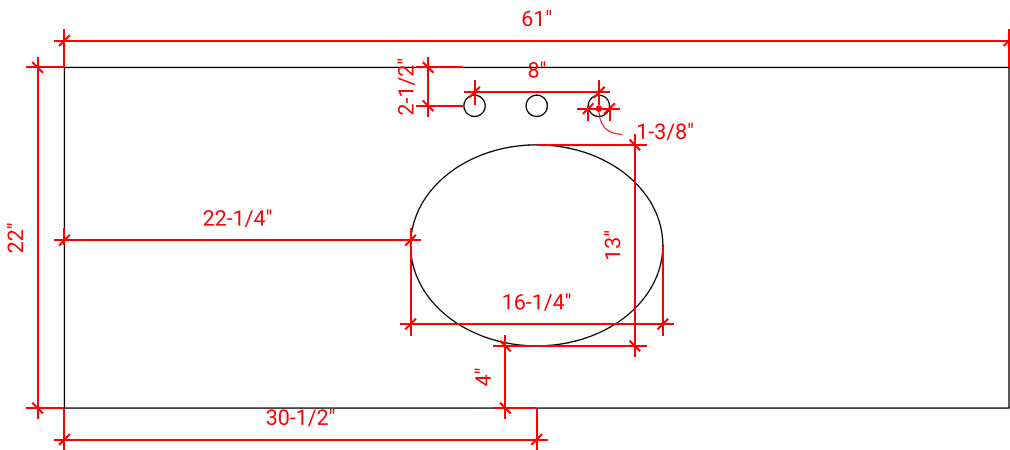

BAYHILL 60" SINGLE SINK BASE CABINET

ARIEL

R060S

BASE CABINET DIMENSIONS

60" W x 21.5" D x 34.5" H

FEATURES

- Solid wood frame & plywood panels
- Dovetail drawers and joints
- Soft closing doors & drawers

HARDWARE FINISHES

Brushed Nickel Satin Brass Matte Black Polished Chrome

AVAILABLE COLORS

White Grey Midnight Blue

FRONT VIEW

SIDE VIEW

PLAN VIEW

OVERALL DIMENSIONS

61" W x 22" D x 1.5" H

COUNTERTOP OPTIONS

Carrara Marble
CW-061S-OVL-CT

White Quartz
WQ-061S-OVL-CT

FEATURES

- Solid countertop with mitered edges & seams
- Undermount white oval sink
- Pre-drilled for 8" widespread faucet

INCLUDED

- Countertop
- Matching Backsplash
- Oval Sink

COUNTERTOP PLAN VIEW

EDGE SIDE VIEW

THREE DIMENSIONAL COUNTERTOP VIEW