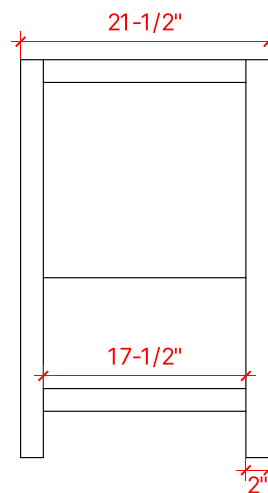

BAYHILL 60" SINGLE SINK BASE CABINET

ARIEL

R060S

BASE CABINET DIMENSIONS

60" W x 21.5" D x 34.5" H

FEATURES

- Solid wood frame & plywood panels
- Dovetail drawers and joints
- Soft closing doors & drawers

HARDWARE FINISHES

Brushed Nickel Satin Brass Matte Black Polished Chrome

AVAILABLE COLORS

White Grey Midnight Blue

FRONT VIEW

SIDE VIEW

PLAN VIEW

OVERALL DIMENSIONS

61" W x 22" D x 1.5" H

- Countertop
- Matching Backsplash
- Oval Sink

COUNTERTOP PLAN VIEW

EDGE SIDE VIEW

THREE DIMENSIONAL COUNTERTOP VIEW