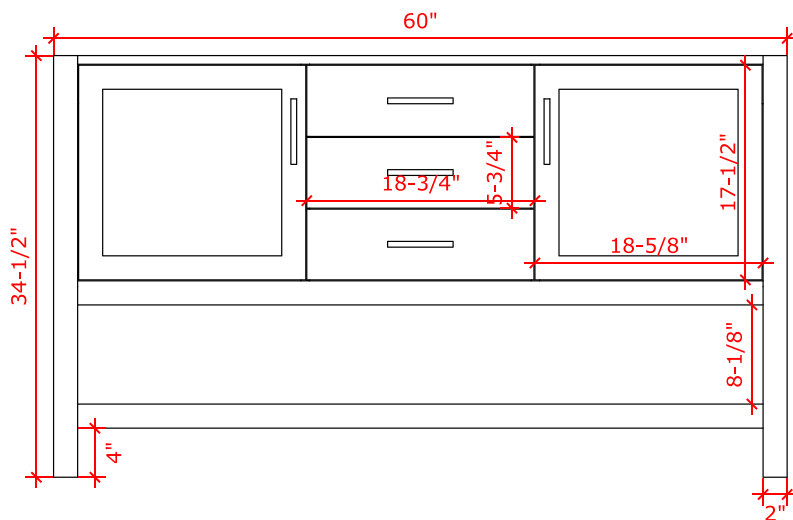

AVAILABLE COLORS

White   Grey   Midnight Blue

FRONT VIEW