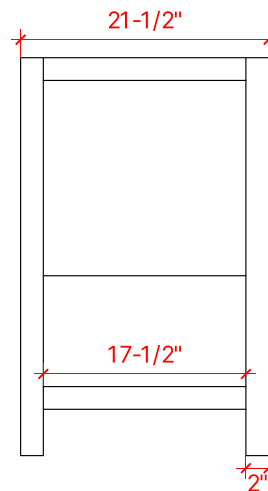

BAYHILL 60" SINGLE SINK BASE CABINET

ARIEL

R060S

BASE CABINET DIMENSIONS

60" W x 21.5" D x 34.5" H

FEATURES

- Solid wood frame & plywood panels
- Dovetail drawers and joints
- Soft closing doors & drawers

HARDWARE FINISHES

Brushed Nickel   Satin Brass   Matte Black   Polished Chrome

AVAILABLE COLORS

White   Grey   Midnight Blue

SIDE VIEW