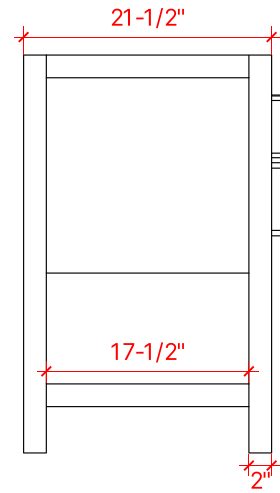

BAYHILL 60" DOUBLE SINK BASE CABINET

ARIEL

R060D

BASE CABINET DIMENSIONS

60" W x 21.5" D x 34.5" H

FEATURES

- Solid wood frame & plywood panels
- Dovetail drawers and joints
- Soft closing doors & drawers

HARDWARE FINISHES

Brushed Nickel   Satin Brass   Matte Black   Polished Chrome

AVAILABLE COLORS

White   Grey   Midnight Blue

SIDE VIEW