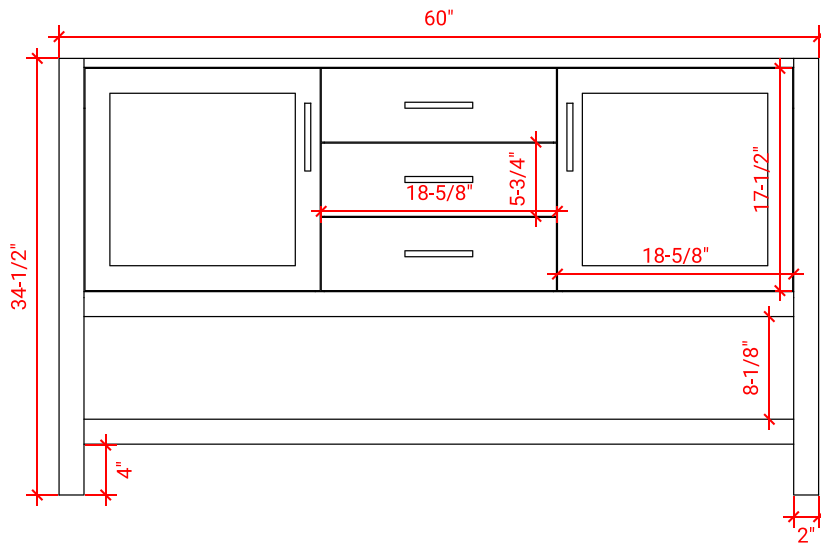

AVAILABLE COLORS

White   Grey   Midnight Blue

FRONT VIEW