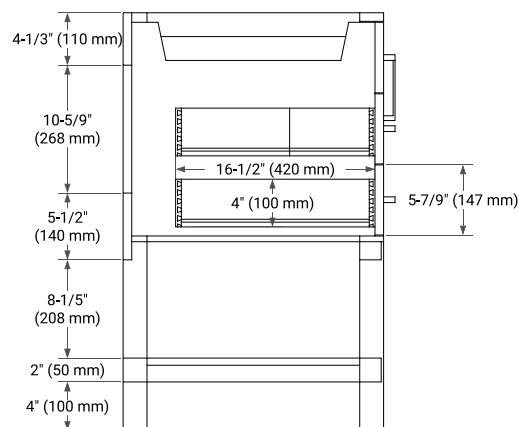

BAYHILL 54" SINGLE SINK BASE CABINET

ARIEL

BASE CABINET DIMENSIONS

54" W x 21.5" D x 34.5" H

FEATURES

- Solid wood frame & plywood panels
- Dovetail drawers and joints
- Soft closing doors & drawers

HARDWARE FINISHES*

White Grey Midnight Blue

FRONT VIEW

SIDE VIEW

PLAN VIEW

55" SINGLE RECTANGLE SINK COUNTERTOP WITH 1.5 IN. THICKNESS

ARIEL

OVERALL DIMENSIONS

55" W x 22" D x 1.5" H

COUNTERTOP PLAN VIEW

EDGE SIDE VIEW

THREE DIMENSIONAL COUNTERTOP VIEW