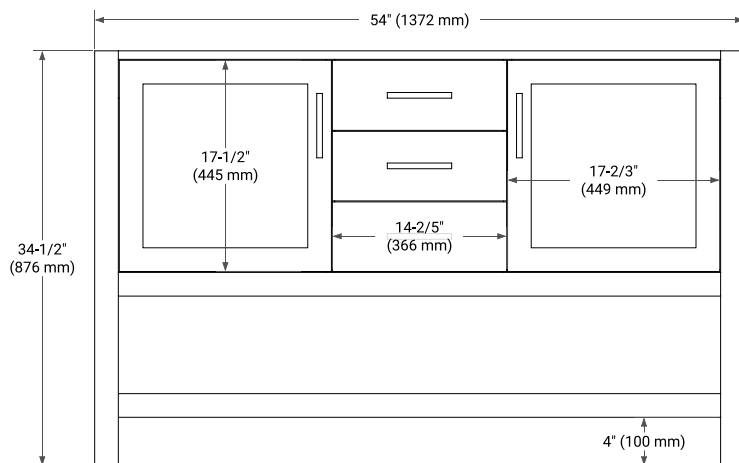

BAYHILL 54" SINGLE SINK BASE CABINET

ARIEL

BASE CABINET DIMENSIONS

54" W x 21.5" D x 34.5" H

FEATURES

- Solid wood frame & plywood panels
- Dovetail drawers and joints
- Soft closing doors & drawers

HARDWARE FINISHES*

White Grey Midnight Blue

FRONT VIEW

SIDE VIEW

PLAN VIEW

55" SINGLE RECTANGLE SINK COUNTERTOP WITH 1.5 IN. THICKNESS

ARIEL

OVERALL DIMENSIONS

55" W x 22" D x 1.5" H

COUNTERTOP PLAN VIEW

EDGE SIDE VIEW

THREE DIMENSIONAL COUNTERTOP VIEW