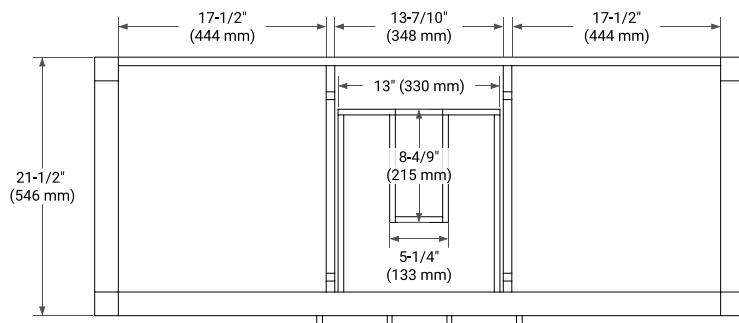

BAYHILL 54" SINGLE SINK BASE CABINET

ARIEL

BASE CABINET DIMENSIONS

54" W x 21.5" D x 34.5" H

FEATURES

- Solid wood frame & plywood panels
- Dovetail drawers and joints
- Soft closing doors & drawers

HARDWARE FINISHES*

White Grey Midnight Blue

FRONT VIEW

SIDE VIEW

PLAN VIEW

55" SINGLE RECTANGLE SINK COUNTERTOP WITH 1.5 IN. THICKNESS

ARIEL

OVERALL DIMENSIONS

55" W x 22" D x 1.5" H

COUNTERTOP PLAN VIEW

EDGE SIDE VIEW

THREE DIMENSIONAL COUNTERTOP VIEW