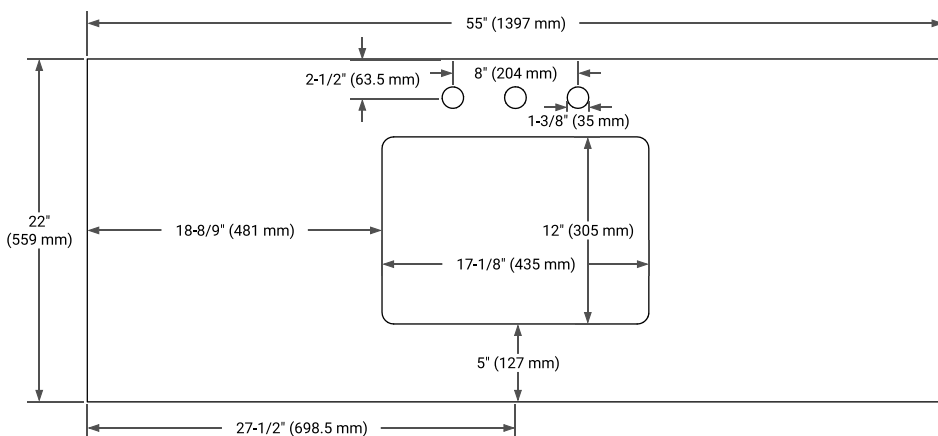

White Grey Midnight Blue

FRONT VIEW

SIDE VIEW

PLAN VIEW

55" SINGLE RECTANGLE SINK COUNTERTOP WITH 1.5 IN. THICKNESS

ARIEL

OVERALL DIMENSIONS

55" W x 22" D x 1.5" H

COUNTERTOP OPTIONS

Carrara Marble

White Quartz

FEATURES

- Solid countertop with mitered edges & seams
- Undermount white rectangular sink
- Pre-drilled for 8" widespread faucet

INCLUDED

- Countertop
- Matching Backsplash
- Rectangle Sink

COUNTERTOP PLAN VIEW

EDGE SIDE VIEW

THREE DIMENSIONAL COUNTERTOP VIEW