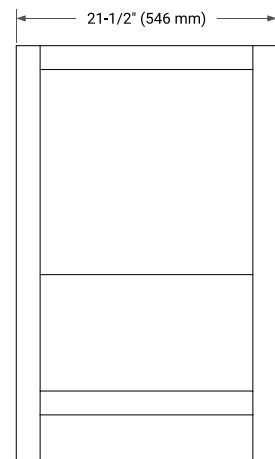

BAYHILL 54" SINGLE SINK BASE CABINET

ARIEL

BASE CABINET DIMENSIONS

54" W x 21.5" D x 34.5" H

FEATURES

- Solid wood frame & plywood panels
- Dovetail drawers and joints
- Soft closing doors & drawers

HARDWARE FINISHES*

White Grey Midnight Blue

FRONT VIEW

SIDE VIEW

PLAN VIEW

55" SINGLE RECTANGLE SINK COUNTERTOP WITH 1.5 IN. THICKNESS

ARIEL

OVERALL DIMENSIONS

55" W x 22" D x 1.5" H

COUNTERTOP OPTIONS

Carrara Marble

White Quartz

FEATURES

- Solid countertop with mitered edges & seams
- Undermount white rectangular sink
- Pre-drilled for 8" widespread faucet

INCLUDED

- Countertop
- Matching Backsplash
- Rectangle Sink

COUNTERTOP PLAN VIEW

EDGE SIDE VIEW

THREE DIMENSIONAL COUNTERTOP VIEW