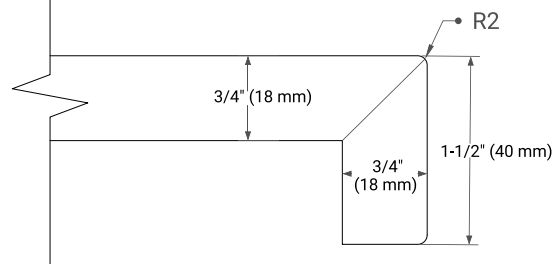

White Grey Midnight Blue

FRONT VIEW

SIDE VIEW

PLAN VIEW

55" SINGLE RECTANGLE SINK COUNTERTOP WITH 1.5 IN. THICKNESS

ARIEL

OVERALL DIMENSIONS

55" W x 22" D x 1.5" H

COUNTERTOP OPTIONS

Carrara Marble

White Quartz

FEATURES

- Solid countertop with mitered edges & seams
- Undermount white rectangular sink
- Pre-drilled for 8" widespread faucet

INCLUDED

- Countertop
- Matching Backsplash
- Rectangle Sink

COUNTERTOP PLAN VIEW

EDGE SIDE VIEW

THREE DIMENSIONAL COUNTERTOP VIEW