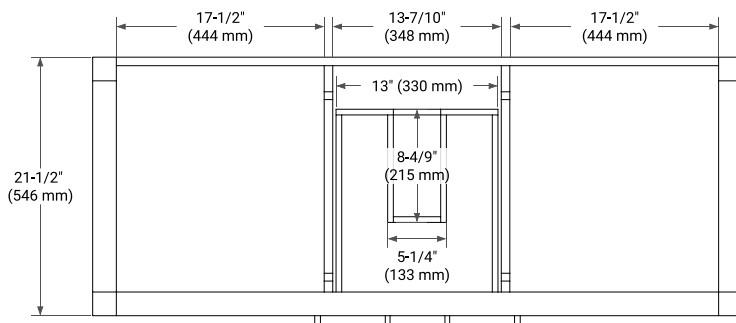

BAYHILL 54" SINGLE SINK BASE CABINET

BASE CABINET DIMENSIONS

54" W x 21.5" D x 34.5" H

FEATURES

- Solid wood frame & plywood panels
- Dovetail drawers and joints
- Soft closing doors & drawers

HARDWARE FINISHES*

White Grey Midnight Blue

FRONT VIEW

SIDE VIEW

PLAN VIEW

OVERALL DIMENSIONS

55" W x 22" D x 1.5" H

COUNTERTOP OPTIONS

Carrara Marble

White Quartz

FEATURES

- Solid countertop with mitered edges & seams
- Undermount white oval sink
- Pre-drilled for 8" widespread faucet

INCLUDED

- Countertop
- Matching Backsplash
- Oval Sink

COUNTERTOP PLAN VIEW

EDGE SIDE VIEW

THREE DIMENSIONAL COUNTERTOP VIEW