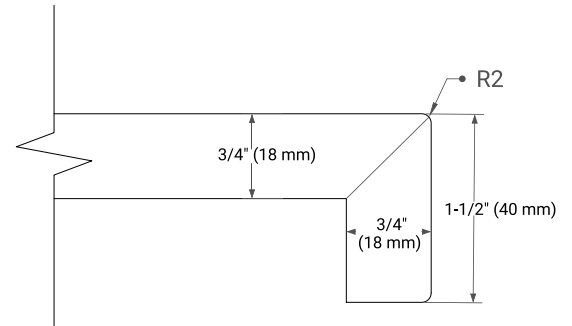

White Grey Midnight Blue

FRONT VIEW

SIDE VIEW

PLAN VIEW

OVERALL DIMENSIONS

55" W x 22" D x 1.5" H

COUNTERTOP OPTIONS

Carrara Marble

White Quartz

FEATURES

- Solid countertop with mitered edges & seams
- Undermount white oval sink
- Pre-drilled for 8" widespread faucet

INCLUDED

- Countertop
- Matching Backsplash
- Oval Sink

COUNTERTOP PLAN VIEW

EDGE SIDE VIEW

THREE DIMENSIONAL COUNTERTOP VIEW