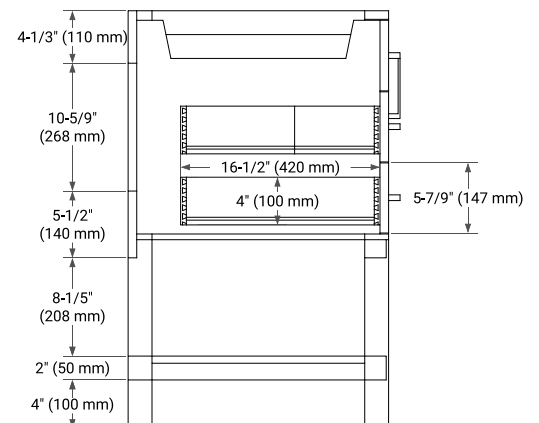

BAYHILL 54" SINGLE SINK BASE CABINET

BASE CABINET DIMENSIONS

54" W x 21.5" D x 34.5" H

FEATURES

- Solid wood frame & plywood panels
- Dovetail drawers and joints
- Soft closing doors & drawers

HARDWARE FINISHES*

White Grey Midnight Blue

FRONT VIEW

SIDE VIEW

PLAN VIEW

OVERALL DIMENSIONS

55" W x 22" D x 1.5" H

COUNTERTOP OPTIONS

Carrara Marble

White Quartz

FEATURES

- Solid countertop with mitered edges & seams
- Undermount white oval sink
- Pre-drilled for 8" widespread faucet

INCLUDED

- Countertop
- Matching Backsplash
- Oval Sink

COUNTERTOP PLAN VIEW

EDGE SIDE VIEW

THREE DIMENSIONAL COUNTERTOP VIEW