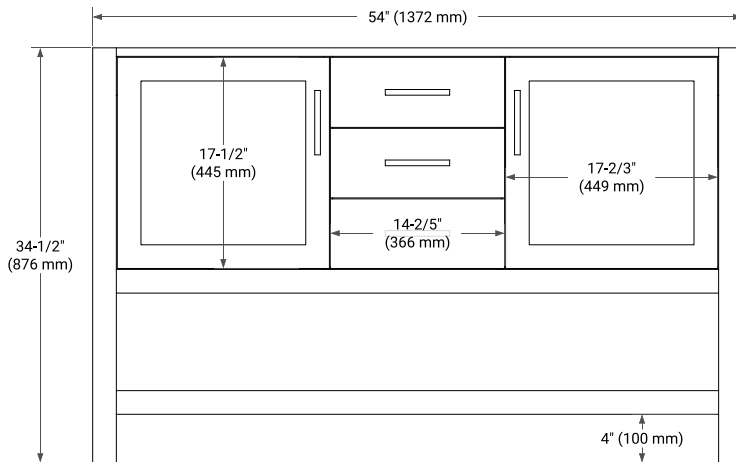

BAYHILL 54" SINGLE SINK BASE CABINET

BASE CABINET DIMENSIONS

54" W x 21.5" D x 34.5" H

FEATURES

- Solid wood frame & plywood panels
- Dovetail drawers and joints
- Soft closing doors & drawers

HARDWARE FINISHES*

White Grey Midnight Blue

FRONT VIEW

SIDE VIEW

PLAN VIEW

OVERALL DIMENSIONS

55" W x 22" D x 1.5" H

COUNTERTOP OPTIONS

Carrara Marble

EDGE SIDE VIEW

THREE DIMENSIONAL COUNTERTOP VIEW