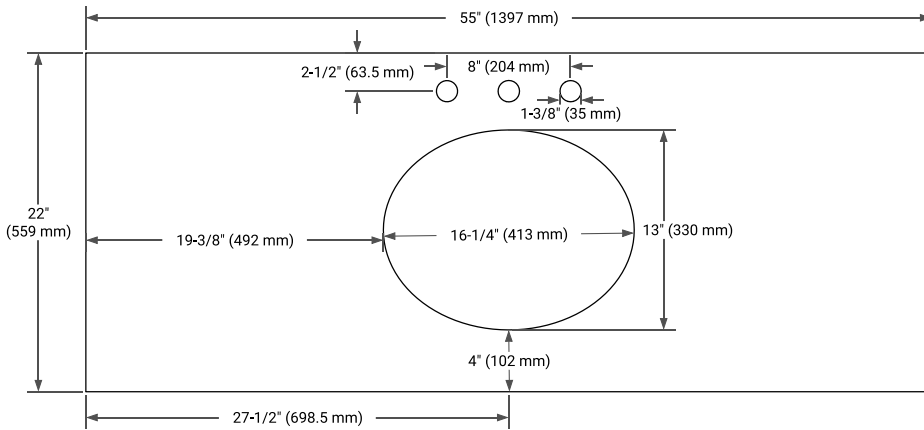

White Grey Midnight Blue

FRONT VIEW

SIDE VIEW

PLAN VIEW

OVERALL DIMENSIONS

55" W x 22" D x 1.5" H

COUNTERTOP OPTIONS

Carrara Marble

White Quartz

FEATURES

- Solid countertop with mitered edges & seams
- Undermount white oval sink
- Pre-drilled for 8" widespread faucet

INCLUDED

- Countertop
- Matching Backsplash
- Oval Sink

COUNTERTOP PLAN VIEW

EDGE SIDE VIEW

THREE DIMENSIONAL COUNTERTOP VIEW