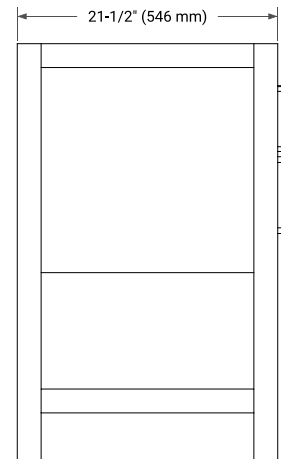

BAYHILL 54" SINGLE SINK BASE CABINET

BASE CABINET DIMENSIONS

54" W x 21.5" D x 34.5" H

FEATURES

- Solid wood frame & plywood panels
- Dovetail drawers and joints
- Soft closing doors & drawers

HARDWARE FINISHES*

White Grey Midnight Blue

FRONT VIEW

SIDE VIEW

PLAN VIEW

OVERALL DIMENSIONS

55" W x 22" D x 1.5" H

COUNTERTOP OPTIONS

Carrara Marble

White Quartz

FEATURES

- Solid countertop with mitered edges & seams
- Undermount white oval sink
- Pre-drilled for 8" widespread faucet

INCLUDED

- Countertop
- Matching Backsplash
- Oval Sink

COUNTERTOP PLAN VIEW

EDGE SIDE VIEW

THREE DIMENSIONAL COUNTERTOP VIEW