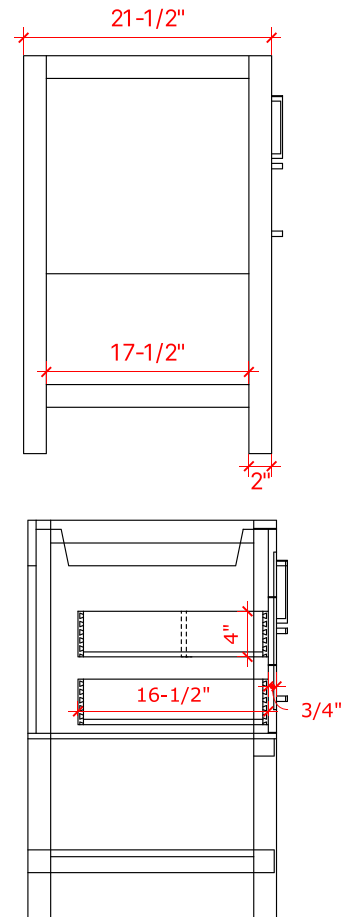

BAYHILL 54" SINGLE SINK BASE CABINET

ARIEL

R054S

BASE CABINET DIMENSIONS

54" W x 21.5" D x 34.5" H

FEATURES

- Solid wood frame & plywood panels
- Dovetail drawers and joints
- Soft closing doors & drawers

HARDWARE FINISHES

Brushed Nickel Satin Brass Matte Black Polished Chrome

AVAILABLE COLORS

White Grey Midnight Blue

SIDE VIEW