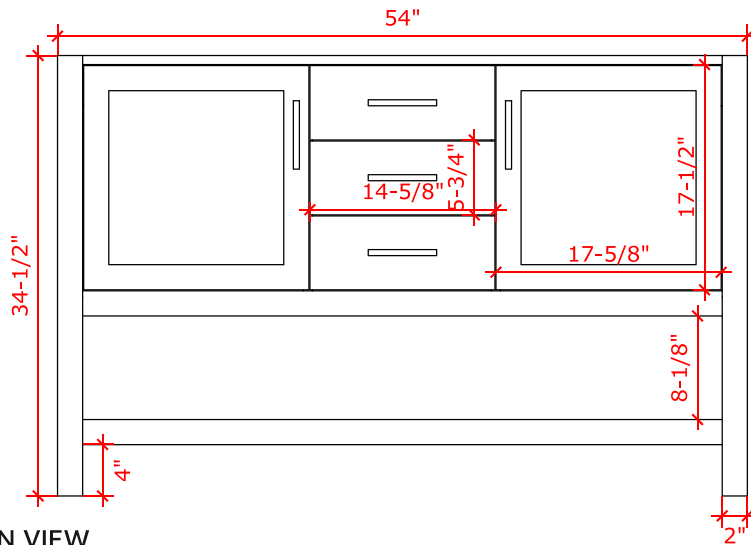

AVAILABLE COLORS

White Grey Midnight Blue

FRONT VIEW