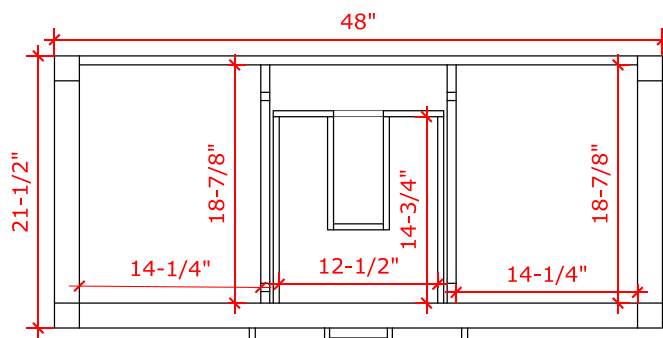

BAYHILL 48" SINGLE SINK BASE CABINET

ARIEL

R048S

BASE CABINET DIMENSIONS

48" W x 21.5" D x 34.5" H

FEATURES

- Solid wood frame & plywood panels
- Dovetail drawers and joints
- Soft closing doors & drawers

HARDWARE FINISHES

Brushed Nickel   Satin Brass   Matte Black   Polished Chrome

AVAILABLE COLORS

White   Grey   Midnight Blue

PLAN VIEW