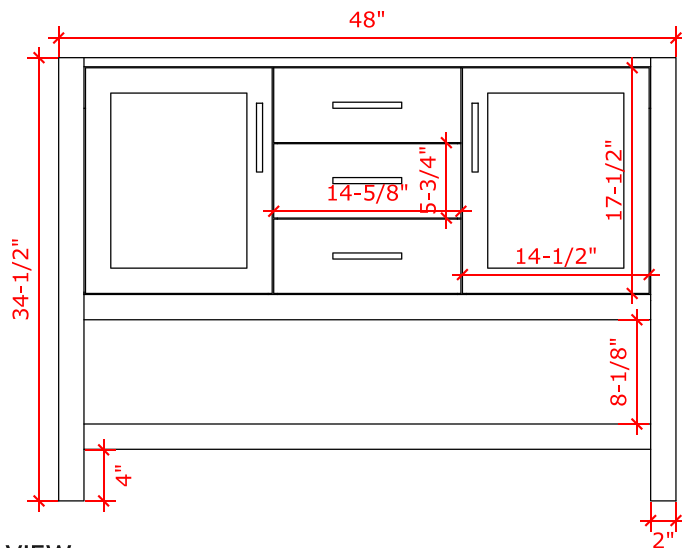

BAYHILL 48" SINGLE SINK BASE CABINET

ARIEL

R048S

BASE CABINET DIMENSIONS

48" W x 21.5" D x 34.5" H

FEATURES

- Solid wood frame & plywood panels
- Dovetail drawers and joints
- Soft closing doors & drawers

HARDWARE FINISHES

Brushed Nickel Satin Brass Matte Black Polished Chrome

AVAILABLE COLORS

White Grey Midnight Blue

FRONT VIEW

SIDE VIEW

PLAN VIEW

49" SINGLE OVAL SINK COUNTERTOP WITH 1.5 IN. THICKNESS

ARIEL

OVERALL DIMENSIONS

49" W x 22" D x 1.5" H

COUNTERTOP OPTIONS

Carrara Marble
CW-049S-OVL-CT

White Quartz
WQ-049S-OVL-CT

FEATURES

- Solid countertop with mitered edges & seams
- Undermount white oval sink
- Pre-drilled for 8" widespread faucet

INCLUDED

- Countertop
- Matching Backsplash
- Oval Sink

COUNTERTOP PLAN VIEW

EDGE SIDE VIEW

THREE DIMENSIONAL COUNTERTOP VIEW