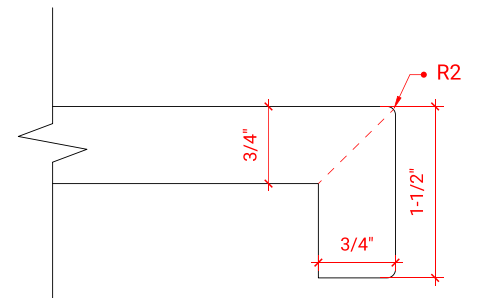

BAYHILL 48" SINGLE SINK BASE CABINET

ARIEL

R048S

BASE CABINET DIMENSIONS

48" W x 21.5" D x 34.5" H

FEATURES

- Solid wood frame & plywood panels
- Dovetail drawers and joints
- Soft closing doors & drawers

HARDWARE FINISHES

OVERALL DIMENSIONS

49" W x 22" D x 1.5" H

COUNTERTOP OPTIONS

Carrara Marble
CW-049S-OVL-CT

White Quartz
WQ-049S-OVL-CT

FEATURES

- Solid countertop with mitered edges & seams
- Undermount white oval sink
- Pre-drilled for 8" widespread faucet

INCLUDED

- Countertop
- Matching Backsplash
- Oval Sink

COUNTERTOP PLAN VIEW

EDGE SIDE VIEW

THREE DIMENSIONAL COUNTERTOP VIEW