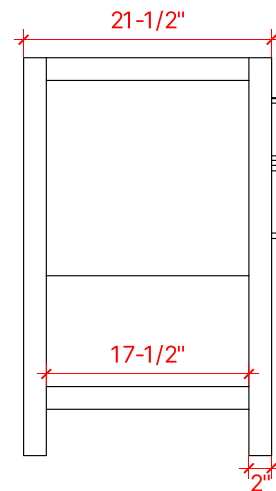

BAYHILL 48" SINGLE SINK BASE CABINET

ARIEL

R048S

BASE CABINET DIMENSIONS

48" W x 21.5" D x 34.5" H

FEATURES

- Solid wood frame & plywood panels
- Dovetail drawers and joints
- Soft closing doors & drawers

HARDWARE FINISHES

Brushed Nickel Satin Brass Matte Black Polished Chrome

AVAILABLE COLORS

White Grey Midnight Blue

FRONT VIEW

SIDE VIEW

PLAN VIEW

49" SINGLE OVAL SINK COUNTERTOP WITH 1.5 IN. THICKNESS

ARIEL

OVERALL DIMENSIONS

49" W x 22" D x 1.5" H

COUNTERTOP OPTIONS

Carrara Marble
CW-049S-OVL-CT

White Quartz
WQ-049S-OVL-CT

FEATURES

- Solid countertop with mitered edges & seams
- Undermount white oval sink
- Pre-drilled for 8" widespread faucet

INCLUDED

- Countertop
- Matching Backsplash
- Oval Sink

COUNTERTOP PLAN VIEW

EDGE SIDE VIEW

THREE DIMENSIONAL COUNTERTOP VIEW