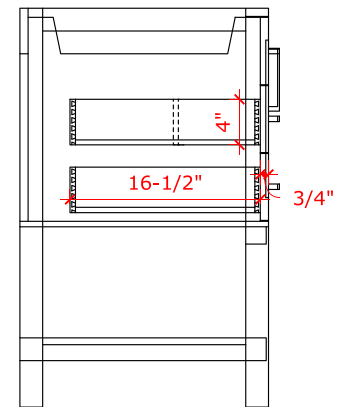

BAYHILL 48" SINGLE SINK BASE CABINET

ARIEL

R048S

BASE CABINET DIMENSIONS

48" W x 21.5" D x 34.5" H

FEATURES

- Solid wood frame & plywood panels
- Dovetail drawers and joints
- Soft closing doors & drawers

HARDWARE FINISHES

Brushed Nickel Satin Brass Matte Black Polished Chrome

AVAILABLE COLORS

White Grey Midnight Blue

FRONT VIEW

SIDE VIEW

PLAN VIEW

49" SINGLE OVAL SINK COUNTERTOP WITH 1.5 IN. THICKNESS

ARIEL

OVERALL DIMENSIONS

49" W x 22" D x 1.5" H

COUNTERTOP OPTIONS

Carrara Marble
CW-049S-OVL-CT

White Quartz
WQ-049S-OVL-CT

FEATURES

- Solid countertop with mitered edges & seams
- Undermount white oval sink
- Pre-drilled for 8" widespread faucet

INCLUDED

- Countertop
- Matching Backsplash
- Oval Sink

COUNTERTOP PLAN VIEW

EDGE SIDE VIEW

THREE DIMENSIONAL COUNTERTOP VIEW