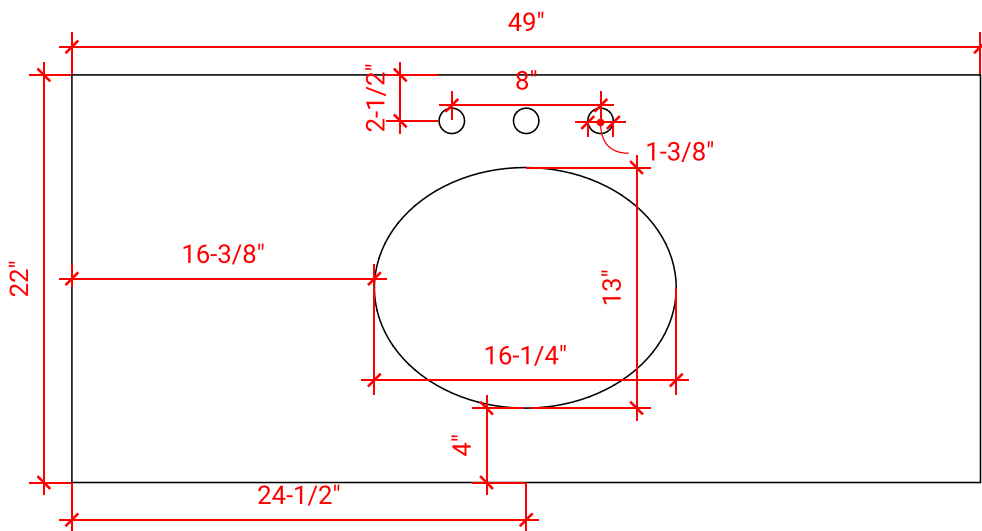

BAYHILL 48" SINGLE SINK BASE CABINET

ARIEL

R048S

BASE CABINET DIMENSIONS

48" W x 21.5" D x 34.5" H

FEATURES

- Solid wood frame & plywood panels
- Dovetail drawers and joints
- Soft closing doors & drawers

HARDWARE FINISHES

OVERALL DIMENSIONS

49" W x 22" D x 1.5" H

COUNTERTOP OPTIONS

Carrara Marble
CW-049S-OVL-CT

White Quartz
WQ-049S-OVL-CT

FEATURES

- Solid countertop with mitered edges & seams
- Undermount white oval sink
- Pre-drilled for 8" widespread faucet

INCLUDED

- Countertop
- Matching Backsplash
- Oval Sink

COUNTERTOP PLAN VIEW

EDGE SIDE VIEW

THREE DIMENSIONAL COUNTERTOP VIEW