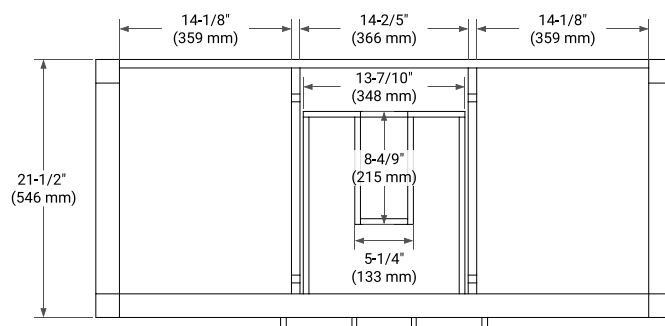

BAYHILL 48" SINGLE SINK BASE CABINET

ARIEL

BASE CABINET DIMENSIONS

48" W x 21.5" D x 34.5" H

FEATURES

- Solid wood frame & plywood panels
- Dovetail drawers and joints
- Soft closing doors & drawers

HARDWARE FINISHES*

White Grey Midnight Blue

FRONT VIEW

SIDE VIEW

PLAN VIEW

49" SINGLE OVAL SINK COUNTERTOP WITH 1.5 IN. THICKNESS

ARIEL

OVERALL DIMENSIONS

49" W x 22" D x 1.5" H

COUNTERTOP PLAN VIEW

EDGE SIDE VIEW

THREE DIMENSIONAL COUNTERTOP VIEW