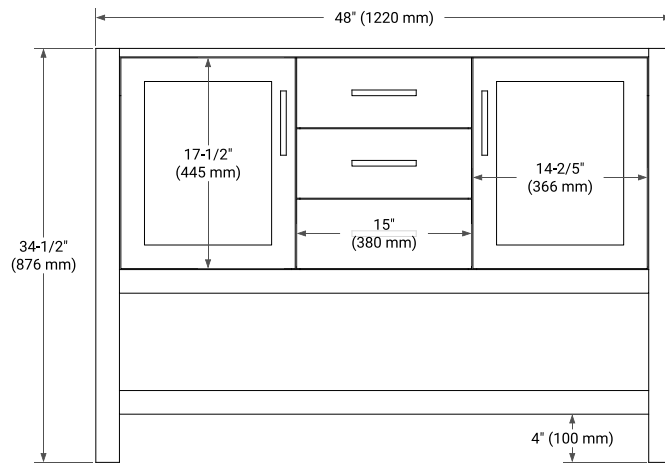

BAYHILL 48" SINGLE SINK BASE CABINET

ARIEL

BASE CABINET DIMENSIONS

48" W x 21.5" D x 34.5" H

FEATURES

- Solid wood frame & plywood panels
- Dovetail drawers and joints
- Soft closing doors & drawers

HARDWARE FINISHES*

White Grey Midnight Blue

FRONT VIEW

SIDE VIEW

PLAN VIEW

49" SINGLE OVAL SINK COUNTERTOP WITH 1.5 IN. THICKNESS

ARIEL

OVERALL DIMENSIONS

49" W x 22" D x 1.5" H

COUNTERTOP PLAN VIEW

EDGE SIDE VIEW

THREE DIMENSIONAL COUNTERTOP VIEW