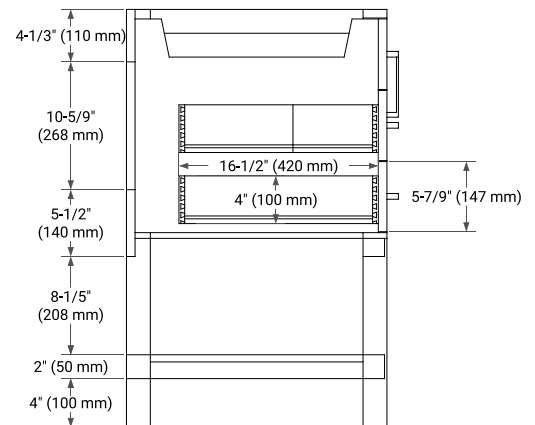

BAYHILL 48" SINGLE SINK BASE CABINET

ARIEL

BASE CABINET DIMENSIONS

48" W x 21.5" D x 34.5" H

FEATURES

- Solid wood frame & plywood panels
- Dovetail drawers and joints
- Soft closing doors & drawers

HARDWARE FINISHES*

White Grey Midnight Blue

FRONT VIEW

SIDE VIEW

PLAN VIEW

49" SINGLE OVAL SINK COUNTERTOP WITH 1.5 IN. THICKNESS

ARIEL

OVERALL DIMENSIONS

49" W x 22" D x 1.5" H

COUNTERTOP PLAN VIEW

EDGE SIDE VIEW

THREE DIMENSIONAL COUNTERTOP VIEW