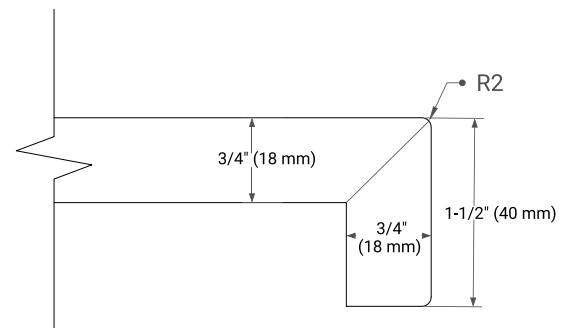

BAYHILL 48" SINGLE SINK BASE CABINET

ARIEL

BASE CABINET DIMENSIONS

48" W x 21.5" D x 34.5" H

FEATURES

- Solid wood frame & plywood panels
- Dovetail drawers and joints
- Soft closing doors & drawers

HARDWARE FINISHES*

White Grey Midnight Blue

FRONT VIEW

SIDE VIEW

PLAN VIEW

49" SINGLE OVAL SINK COUNTERTOP WITH 1.5 IN. THICKNESS

ARIEL

OVERALL DIMENSIONS

49" W x 22" D x 1.5" H

COUNTERTOP OPTIONS

Carrara Marble

White Quartz

FEATURES

- Solid countertop with mitered edges & seams
- Undermount white oval sink
- Pre-drilled for 8" widespread faucet

INCLUDED

- Countertop
- Matching Backsplash
- Oval Sink

COUNTERTOP PLAN VIEW

EDGE SIDE VIEW

THREE DIMENSIONAL COUNTERTOP VIEW