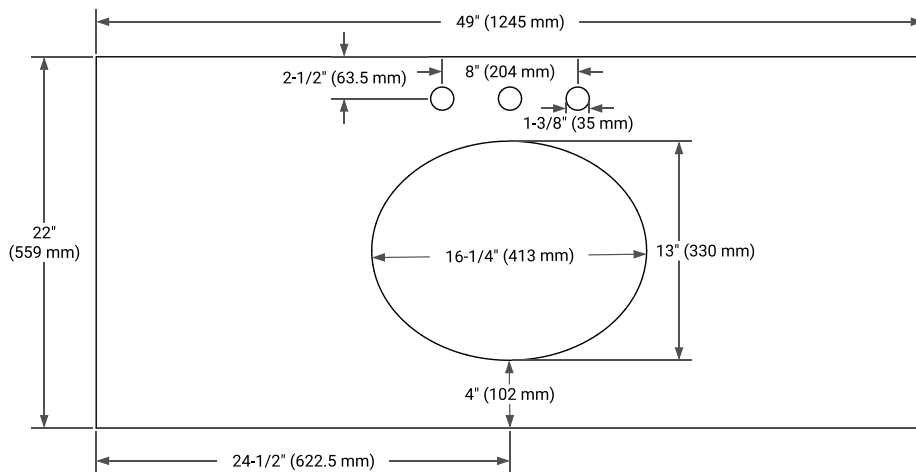

BAYHILL 48" SINGLE SINK BASE CABINET

ARIEL

BASE CABINET DIMENSIONS

48" W x 21.5" D x 34.5" H

FEATURES

- Solid wood frame & plywood panels
- Dovetail drawers and joints
- Soft closing doors & drawers

HARDWARE FINISHES*

White Grey Midnight Blue

FRONT VIEW

SIDE VIEW

PLAN VIEW

49" SINGLE OVAL SINK COUNTERTOP WITH 1.5 IN. THICKNESS

ARIEL

OVERALL DIMENSIONS

49" W x 22" D x 1.5" H

COUNTERTOP OPTIONS

Carrara Marble

White Quartz

FEATURES

- Solid countertop with mitered edges & seams
- Undermount white oval sink
- Pre-drilled for 8" widespread faucet

INCLUDED

- Countertop
- Matching Backsplash
- Oval Sink

COUNTERTOP PLAN VIEW

EDGE SIDE VIEW

THREE DIMENSIONAL COUNTERTOP VIEW