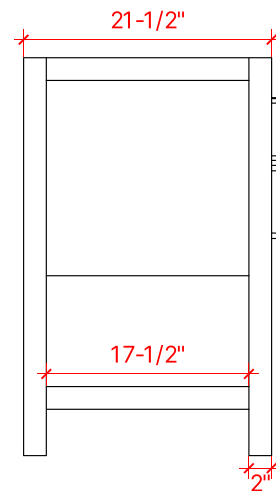

BAYHILL 48" SINGLE SINK BASE CABINET

ARIEL

R048S

BASE CABINET DIMENSIONS

48" W x 21.5" D x 34.5" H

FEATURES

- Solid wood frame & plywood panels
- Dovetail drawers and joints
- Soft closing doors & drawers

HARDWARE FINISHES

Brushed Nickel   Satin Brass   Matte Black   Polished Chrome

AVAILABLE COLORS

White   Grey   Midnight Blue

SIDE VIEW