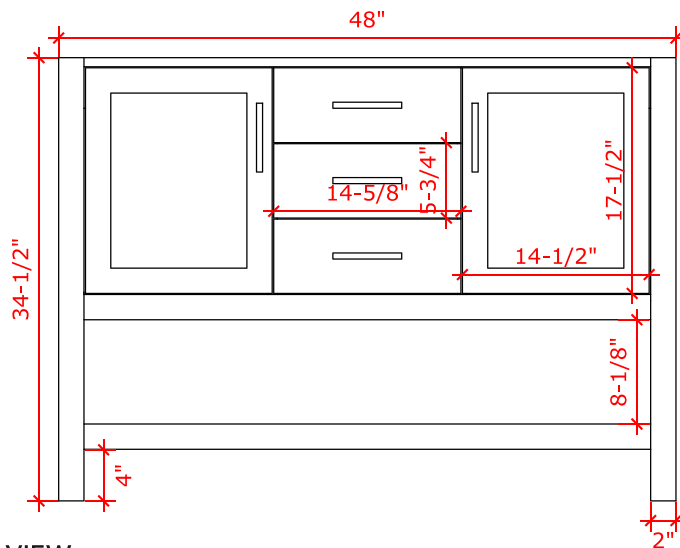

AVAILABLE COLORS

White   Grey   Midnight Blue

FRONT VIEW