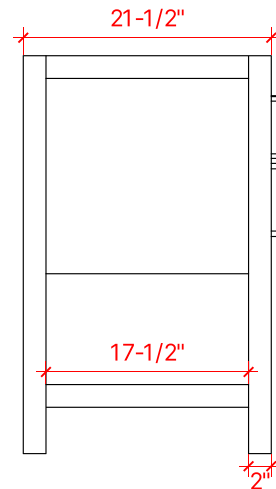

## BASE CABINET DIMENSIONS

42" W x 21.5" D x 34.5" H

## FRONT VIEW

## SIDE VIEW

## OVERALL DIMENSIONS

43" W x 22" D x 1.5" H