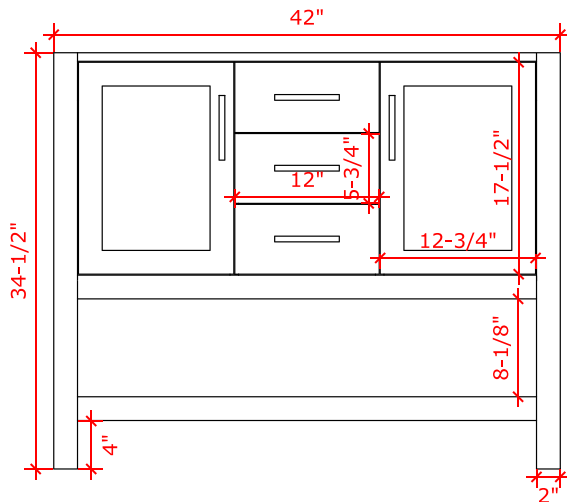

BAYHILL 42" SINGLE SINK BASE CABINET

ARIEL

R042S

BASE CABINET DIMENSIONS

42" W x 21.5" D x 34.5" H

FEATURES

- Solid wood frame & plywood panels
- Dovetail drawers and joints
- Soft closing doors & drawers

HARDWARE FINISHES

Brushed Nickel   Satin Brass   Matte Black   Polished Chrome

AVAILABLE COLORS

White   Grey   Midnight Blue

FRONT VIEW

SIDE VIEW

PLAN VIEW