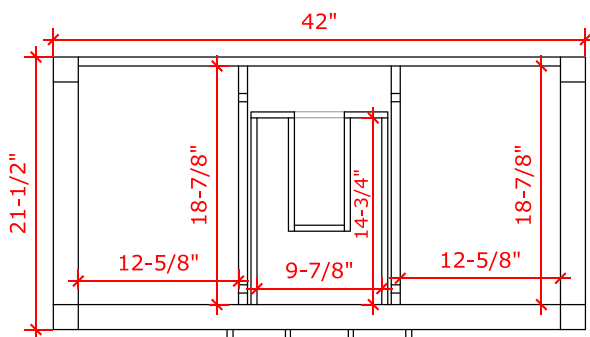

BAYHILL 42" SINGLE SINK BASE CABINET

ARIEL

R042S

BASE CABINET DIMENSIONS

42" W x 21.5" D x 34.5" H

FEATURES

- Solid wood frame & plywood panels
- Dovetail drawers and joints
- Soft closing doors & drawers

HARDWARE FINISHES

Brushed Nickel   Satin Brass   Matte Black   Polished Chrome

AVAILABLE COLORS

White   Grey   Midnight Blue

FRONT VIEW

SIDE VIEW

PLAN VIEW