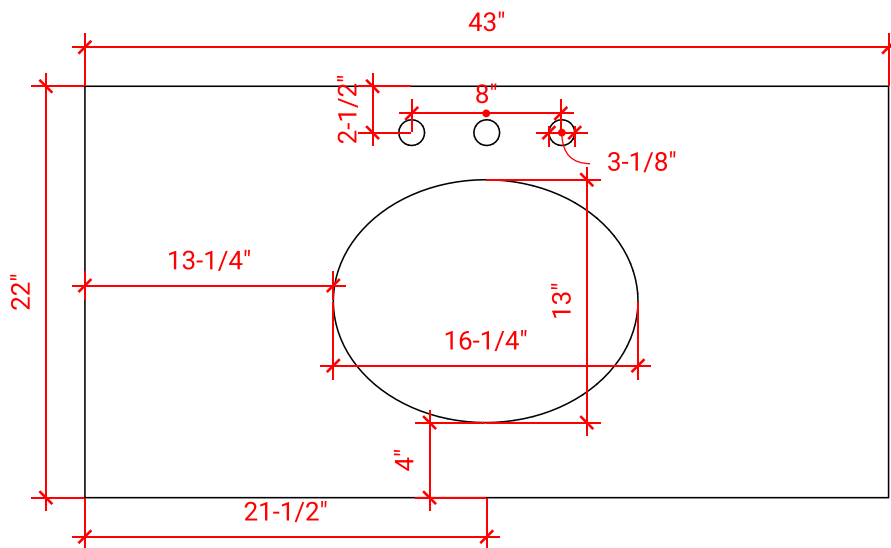

43" SINGLE OVAL SINK COUNTERTOP WITH 1.5 IN. THICKNESS

ARIEL

OVERALL DIMENSIONS

43" W x 22" D x 1.5" H

COUNTERTOP OPTIONS

FEATURES

- Solid countertop with mitered edges & seams
- Undermount white oval sink
- Pre-drilled for 8" widespread faucet

INCLUDED

- Countertop
- Matching Backsplash
- Oval Sink

COUNTERTOP PLAN VIEW