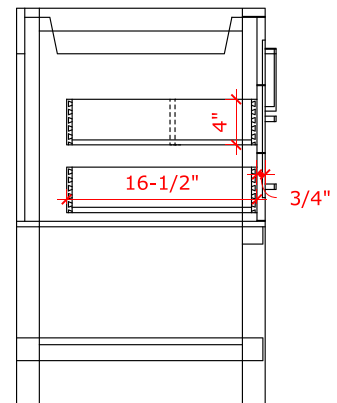

BAYHILL 42" SINGLE SINK BASE CABINET

ARIEL

R042S

BASE CABINET DIMENSIONS

42" W x 21.5" D x 34.5" H

FEATURES

- Solid wood frame & plywood panels
- Dovetail drawers and joints
- Soft closing doors & drawers

HARDWARE FINISHES

Brushed Nickel   Satin Brass   Matte Black   Polished Chrome

AVAILABLE COLORS

White   Grey   Midnight Blue

FRONT VIEW

SIDE VIEW

PLAN VIEW