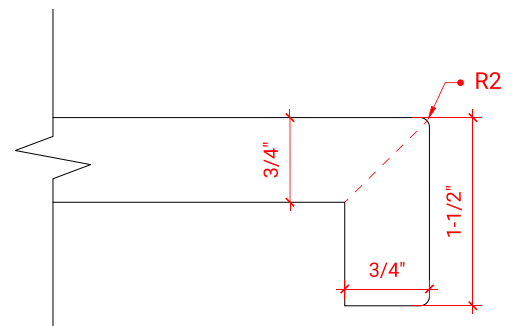

EDGE SIDE VIEW