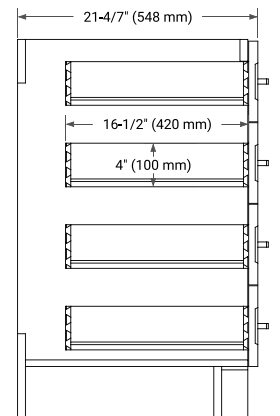

TAYLOR 72" DOUBLE SINK BASE CABINET

BASE CABINET DIMENSIONS

72" W x 21.6" D x 34.5" H

FEATURES

- Solid wood frame & plywood panels
- Dovetail drawers and joints
- Soft closing doors & drawers

HARDWARE FINISHES*

White Grey Midnight Blue

FRONT VIEW

SIDE VIEW

PLAN VIEW

73" DOUBLE RECTANGLE SINK COUNTERTOP WITH 1.5 IN. THICKNESS

ARIEL

OVERALL DIMENSIONS

73" W x 22" D x 1.5" H

COUNTERTOP PLAN VIEW

EDGE SIDE VIEW

THREE DIMENSIONAL COUNTERTOP VIEW