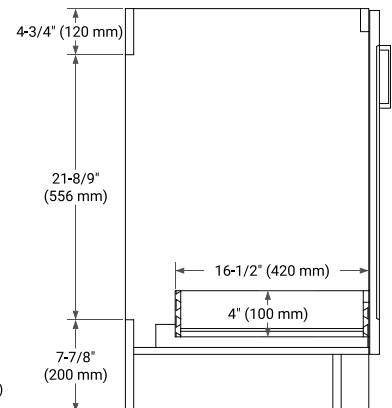

TAYLOR 72" DOUBLE SINK BASE CABINET

BASE CABINET DIMENSIONS

72" W x 21.6" D x 34.5" H

FEATURES

- Solid wood frame & plywood panels
- Dovetail drawers and joints
- Soft closing doors & drawers

HARDWARE FINISHES*

White Grey Midnight Blue

FRONT VIEW

SIDE VIEW

PLAN VIEW

73" DOUBLE RECTANGLE SINK COUNTERTOP WITH 1.5 IN. THICKNESS

ARIEL

OVERALL DIMENSIONS

73" W x 22" D x 1.5" H

COUNTERTOP PLAN VIEW

EDGE SIDE VIEW

THREE DIMENSIONAL COUNTERTOP VIEW