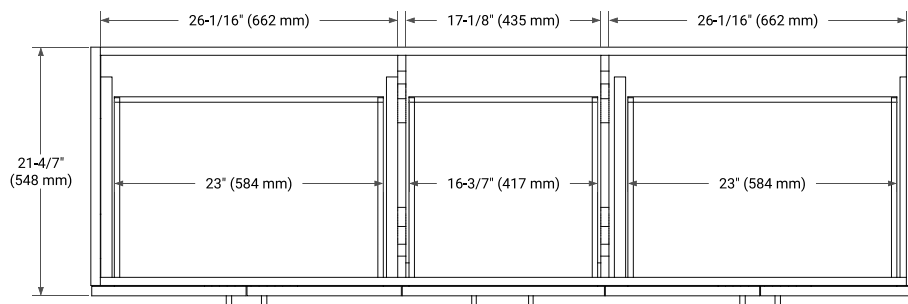

TAYLOR 72" DOUBLE SINK BASE CABINET

BASE CABINET DIMENSIONS

72" W x 21.6" D x 34.5" H

FEATURES

- Solid wood frame & plywood panels
- Dovetail drawers and joints
- Soft closing doors & drawers

HARDWARE FINISHES*

White Grey Midnight Blue

FRONT VIEW

SIDE VIEW

PLAN VIEW

73" DOUBLE RECTANGLE SINK COUNTERTOP WITH 1.5 IN. THICKNESS

ARIEL

OVERALL DIMENSIONS

73" W x 22" D x 1.5" H

COUNTERTOP PLAN VIEW

EDGE SIDE VIEW

THREE DIMENSIONAL COUNTERTOP VIEW