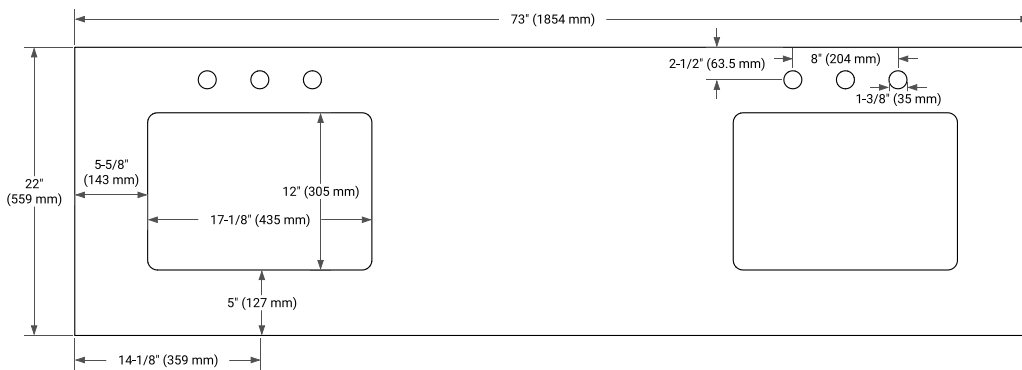

White Grey Midnight Blue

FRONT VIEW

SIDE VIEW

PLAN VIEW

73" DOUBLE RECTANGLE SINK COUNTERTOP WITH 1.5 IN. THICKNESS

ARIEL

OVERALL DIMENSIONS

73" W x 22" D x 1.5" H

COUNTERTOP OPTIONS

Carrara Marble

White Quartz

FEATURES

- Solid countertop with mitered edges & seams
- Undermount white rectangular sink
- Pre-drilled for 8" widespread faucet

INCLUDED

- Countertop
- Matching Backsplash
- Rectangle Sinks

COUNTERTOP PLAN VIEW

EDGE SIDE VIEW

THREE DIMENSIONAL COUNTERTOP VIEW