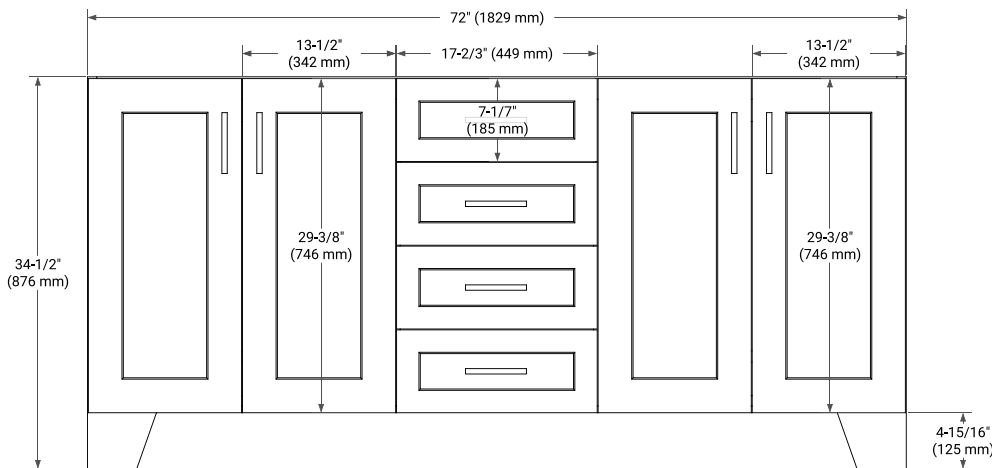

TAYLOR 72" DOUBLE SINK BASE CABINET

BASE CABINET DIMENSIONS

72" W x 21.6" D x 34.5" H

FEATURES

- Solid wood frame & plywood panels
- Dovetail drawers and joints
- Soft closing doors & drawers

HARDWARE FINISHES*

White Grey Midnight Blue

FRONT VIEW

SIDE VIEW

PLAN VIEW

73" DOUBLE RECTANGLE SINK COUNTERTOP WITH 1.5 IN. THICKNESS

ARIEL

OVERALL DIMENSIONS

73" W x 22" D x 1.5" H

COUNTERTOP OPTIONS

Carrara Marble

White Quartz

FEATURES

- Solid countertop with mitered edges & seams
- Undermount white rectangular sink
- Pre-drilled for 8" widespread faucet

INCLUDED

- Countertop
- Matching Backsplash
- Rectangle Sinks

COUNTERTOP PLAN VIEW

EDGE SIDE VIEW

THREE DIMENSIONAL COUNTERTOP VIEW