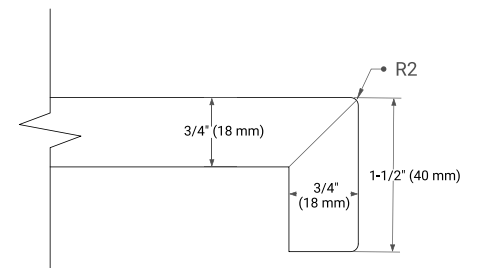

White Grey Midnight Blue

FRONT VIEW

SIDE VIEW

PLAN VIEW

73" DOUBLE RECTANGLE SINK COUNTERTOP WITH 1.5 IN. THICKNESS

ARIEL

OVERALL DIMENSIONS

73" W x 22" D x 1.5" H

COUNTERTOP OPTIONS

Carrara Marble

White Quartz

FEATURES

- Solid countertop with mitered edges & seams
- Undermount white rectangular sink
- Pre-drilled for 8" widespread faucet

INCLUDED

- Countertop
- Matching Backsplash
- Rectangle Sinks

COUNTERTOP PLAN VIEW

EDGE SIDE VIEW

THREE DIMENSIONAL COUNTERTOP VIEW