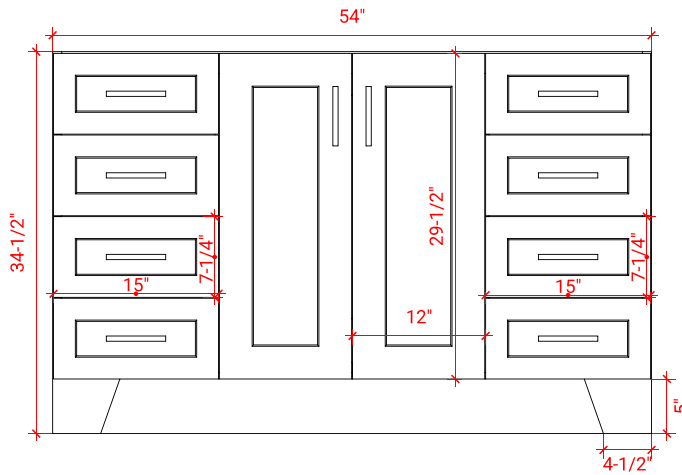

TAYLOR 54" SINGLE SINK BASE CABINET

ARIEL

Q054S

BASE CABINET DIMENSIONS

54" W x 21.75" D x 34.5" H

FEATURES

- Solid wood frame & plywood panels
- Dovetail drawers and joints
- Soft closing doors & drawers

HARDWARE FINISHES

Brushed Nickel Satin Brass Matte Black Polished Chrome

AVAILABLE COLORS

White Grey Midnight Blue

FRONT VIEW

SIDE VIEW

PLAN VIEW

55" SINGLE RECTANGLE SINK COUNTERTOP WITH 1.5 IN. THICKNESS

ARIEL

OVERALL DIMENSIONS

55" W x 22" D x 1.5" H

COUNTERTOP OPTIONS

Carrara Marble
CW-055S-REC-CT

White Quartz
WQ-055S-REC-CT

FEATURES

- Solid countertop with mitered edges & seams
- Undermount white rectangular sink
- Pre-drilled for 8" widespread faucet

INCLUDED

- Countertop
- Matching Backsplash
- Rectangle Sink

COUNTERTOP PLAN VIEW

EDGE SIDE VIEW

THREE DIMENSIONAL COUNTERTOP VIEW