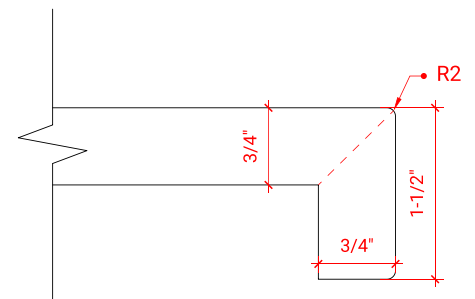

TAYLOR 54" SINGLE SINK BASE CABINET

ARIEL

Q054S

BASE CABINET DIMENSIONS

54" W x 21.75" D x 34.5" H

FEATURES

- Solid wood frame & plywood panels
- Dovetail drawers and joints
- Soft closing doors & drawers

HARDWARE FINISHES

OVERALL DIMENSIONS

55" W x 22" D x 1.5" H

COUNTERTOP OPTIONS

Carrara Marble
CW-055S-REC-CT

White Quartz
WQ-055S-REC-CT

FEATURES

- Solid countertop with mitered edges & seams
- Undermount white rectangular sink
- Pre-drilled for 8" widespread faucet

INCLUDED

- Countertop
- Matching Backsplash
- Rectangle Sink

COUNTERTOP PLAN VIEW

EDGE SIDE VIEW

THREE DIMENSIONAL COUNTERTOP VIEW