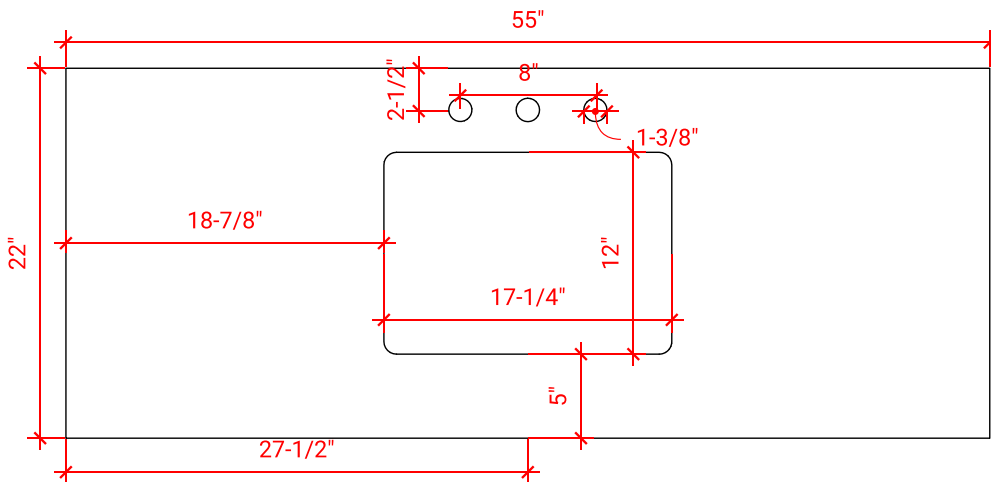

TAYLOR 54" SINGLE SINK BASE CABINET

ARIEL

Q054S

BASE CABINET DIMENSIONS

54" W x 21.75" D x 34.5" H

FEATURES

- Solid wood frame & plywood panels
- Dovetail drawers and joints
- Soft closing doors & drawers

HARDWARE FINISHES

OVERALL DIMENSIONS

55" W x 22" D x 1.5" H

COUNTERTOP OPTIONS

Carrara Marble
CW-055S-REC-CT

White Quartz
WQ-055S-REC-CT

FEATURES

- Solid countertop with mitered edges & seams
- Undermount white rectangular sink
- Pre-drilled for 8" widespread faucet

INCLUDED

- Countertop
- Matching Backsplash
- Rectangle Sink

COUNTERTOP PLAN VIEW

EDGE SIDE VIEW

THREE DIMENSIONAL COUNTERTOP VIEW