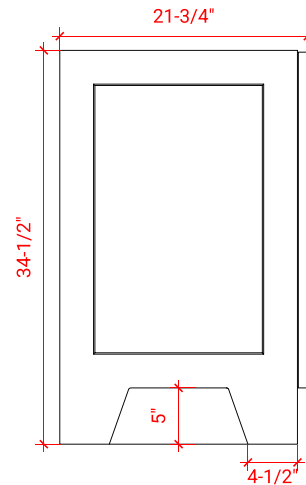

TAYLOR 54" SINGLE SINK BASE CABINET

ARIEL

Q054S

BASE CABINET DIMENSIONS

54" W x 21.75" D x 34.5" H

FEATURES

- Solid wood frame & plywood panels
- Dovetail drawers and joints
- Soft closing doors & drawers

HARDWARE FINISHES

Brushed Nickel Satin Brass Matte Black Polished Chrome

AVAILABLE COLORS

White Grey Midnight Blue

FRONT VIEW

SIDE VIEW

PLAN VIEW

55" SINGLE RECTANGLE SINK COUNTERTOP WITH 1.5 IN. THICKNESS

ARIEL

OVERALL DIMENSIONS

55" W x 22" D x 1.5" H

COUNTERTOP OPTIONS

Carrara Marble
CW-055S-REC-CT

White Quartz
WQ-055S-REC-CT

FEATURES

- Solid countertop with mitered edges & seams
- Undermount white rectangular sink
- Pre-drilled for 8" widespread faucet

INCLUDED

- Countertop
- Matching Backsplash
- Rectangle Sink

COUNTERTOP PLAN VIEW

EDGE SIDE VIEW

THREE DIMENSIONAL COUNTERTOP VIEW