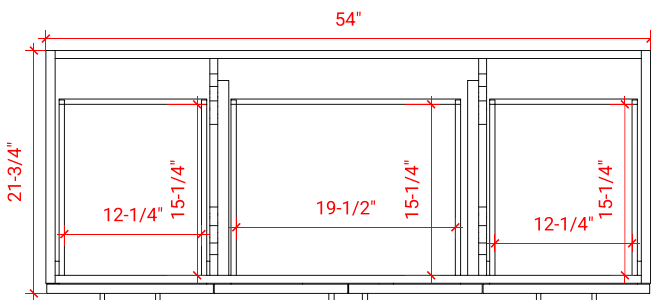

TAYLOR 54" SINGLE SINK BASE CABINET

ARIEL

Q054S

BASE CABINET DIMENSIONS

54" W x 21.75" D x 34.5" H

FEATURES

- Solid wood frame & plywood panels
- Dovetail drawers and joints
- Soft closing doors & drawers

HARDWARE FINISHES

Brushed Nickel Satin Brass Matte Black Polished Chrome

AVAILABLE COLORS

White Grey Midnight Blue

FRONT VIEW

SIDE VIEW

PLAN VIEW

55" SINGLE RECTANGLE SINK COUNTERTOP WITH 1.5 IN. THICKNESS

ARIEL

OVERALL DIMENSIONS

55" W x 22" D x 1.5" H

COUNTERTOP OPTIONS

Carrara Marble
CW-055S-REC-CT

White Quartz
WQ-055S-REC-CT

FEATURES

- Solid countertop with mitered edges & seams
- Undermount white rectangular sink
- Pre-drilled for 8" widespread faucet

INCLUDED

- Countertop
- Matching Backsplash
- Rectangle Sink

COUNTERTOP PLAN VIEW

EDGE SIDE VIEW

THREE DIMENSIONAL COUNTERTOP VIEW