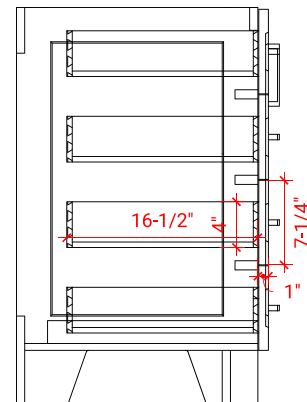

TAYLOR 54" SINGLE SINK BASE CABINET

ARIEL

Q054S

BASE CABINET DIMENSIONS

54" W x 21.75" D x 34.5" H

FEATURES

- Solid wood frame & plywood panels
- Dovetail drawers and joints
- Soft closing doors & drawers

HARDWARE FINISHES

Brushed Nickel Satin Brass Matte Black Polished Chrome

AVAILABLE COLORS

White Grey Midnight Blue

FRONT VIEW

SIDE VIEW

PLAN VIEW

55" SINGLE RECTANGLE SINK COUNTERTOP WITH 1.5 IN. THICKNESS

ARIEL

OVERALL DIMENSIONS

55" W x 22" D x 1.5" H

COUNTERTOP OPTIONS

Carrara Marble
CW-055S-REC-CT

White Quartz
WQ-055S-REC-CT

FEATURES

- Solid countertop with mitered edges & seams
- Undermount white rectangular sink
- Pre-drilled for 8" widespread faucet

INCLUDED

- Countertop
- Matching Backsplash
- Rectangle Sink

COUNTERTOP PLAN VIEW

EDGE SIDE VIEW

THREE DIMENSIONAL COUNTERTOP VIEW