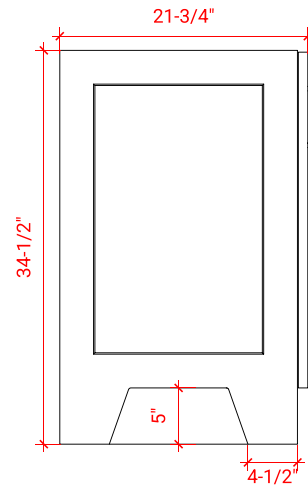

TAYLOR 36" LEFT OFFSET CABINET

ARIEL

Q036S-L

BASE CABINET DIMENSIONS

36" W x 21.75" D x 34.5" H

FEATURES

- Solid wood frame & plywood panels
- Dovetail drawers and joints
- Soft closing doors & drawers

HARDWARE FINISHES

Brushed Nickel Satin Brass Matte Black Polished Chrome

AVAILABLE COLORS

White Grey Midnight Blue

FRONT VIEW

SIDE VIEW

PLAN VIEW

OVERALL DIMENSIONS

37" W x 22" D x 1.5" H

COUNTERTOP OPTIONS

Carrara Marble
CW-037S-L-OVL-CT

White Quartz
WQ-037S-L-OVL-CT

FEATURES

- Solid countertop with mitered edges & seams
- Undermount white oval sink
- Pre-drilled for 8" widespread faucet

INCLUDED

- Countertop
- Matching Backsplash
- Oval Sink

COUNTERTOP PLAN VIEW

EDGE SIDE VIEW

THREE DIMENSIONAL COUNTERTOP VIEW