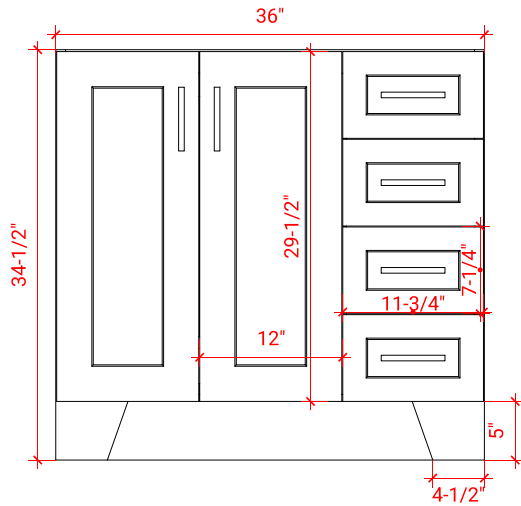

TAYLOR 36" LEFT OFFSET CABINET

ARIEL

Q036S-L

BASE CABINET DIMENSIONS

36" W x 21.75" D x 34.5" H

FEATURES

- Solid wood frame & plywood panels
- Dovetail drawers and joints
- Soft closing doors & drawers

HARDWARE FINISHES

Brushed Nickel Satin Brass Matte Black Polished Chrome

AVAILABLE COLORS

White Grey Midnight Blue

FRONT VIEW

SIDE VIEW

PLAN VIEW

OVERALL DIMENSIONS

37" W x 22" D x 1.5" H

- Countertop
- Matching Backsplash
- Oval Sink

COUNTERTOP PLAN VIEW

EDGE SIDE VIEW

THREE DIMENSIONAL COUNTERTOP VIEW