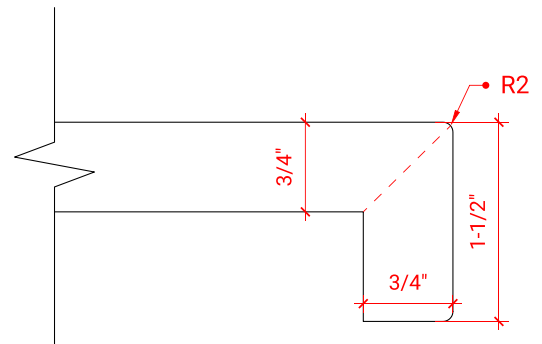

TAYLOR 36" LEFT OFFSET CABINET

ARIEL

Q036S-L

BASE CABINET DIMENSIONS

36" W x 21.75" D x 34.5" H

FEATURES

- Solid wood frame & plywood panels
- Dovetail drawers and joints
- Soft closing doors & drawers

HARDWARE FINISHES

Brushed Nickel Satin Brass Matte Black Polished Chrome

AVAILABLE COLORS

White Grey Midnight Blue

FRONT VIEW

SIDE VIEW

PLAN VIEW

OVERALL DIMENSIONS

37" W x 22" D x 1.5" H

COUNTERTOP OPTIONS

Carrara Marble
CW-037S-L-OVL-CT

White Quartz
WQ-037S-L-OVL-CT

FEATURES

- Solid countertop with mitered edges & seams
- Undermount white oval sink
- Pre-drilled for 8" widespread faucet

INCLUDED

- Countertop
- Matching Backsplash
- Oval Sink

COUNTERTOP PLAN VIEW

EDGE SIDE VIEW

THREE DIMENSIONAL COUNTERTOP VIEW