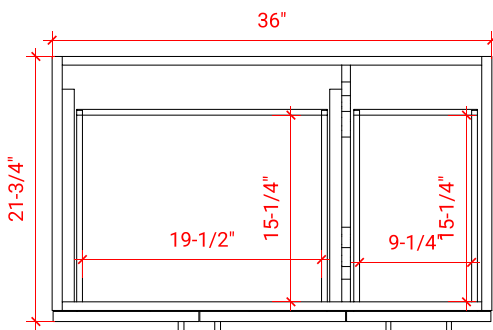

TAYLOR 36" LEFT OFFSET CABINET

ARIEL

Q036S-L

BASE CABINET DIMENSIONS

36" W x 21.75" D x 34.5" H

FEATURES

- Solid wood frame & plywood panels
- Dovetail drawers and joints
- Soft closing doors & drawers

HARDWARE FINISHES

Brushed Nickel Satin Brass Matte Black Polished Chrome

AVAILABLE COLORS

White Grey Midnight Blue

FRONT VIEW

SIDE VIEW

PLAN VIEW

OVERALL DIMENSIONS

37" W x 22" D x 1.5" H

- Countertop
- Matching Backsplash
- Oval Sink

COUNTERTOP PLAN VIEW

EDGE SIDE VIEW

THREE DIMENSIONAL COUNTERTOP VIEW