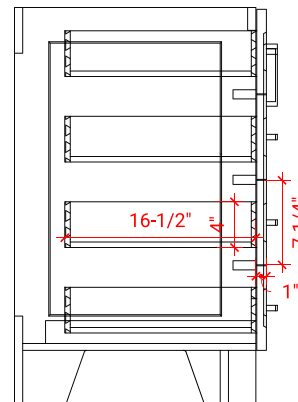

TAYLOR 36" LEFT OFFSET CABINET

ARIEL

Q036S-L

BASE CABINET DIMENSIONS

36" W x 21.75" D x 34.5" H

FEATURES

- Solid wood frame & plywood panels
- Dovetail drawers and joints
- Soft closing doors & drawers

HARDWARE FINISHES

Brushed Nickel Satin Brass Matte Black Polished Chrome

AVAILABLE COLORS

White Grey Midnight Blue

FRONT VIEW

SIDE VIEW

PLAN VIEW

OVERALL DIMENSIONS

37" W x 22" D x 1.5" H

- Countertop
- Matching Backsplash
- Oval Sink

COUNTERTOP PLAN VIEW

EDGE SIDE VIEW

THREE DIMENSIONAL COUNTERTOP VIEW