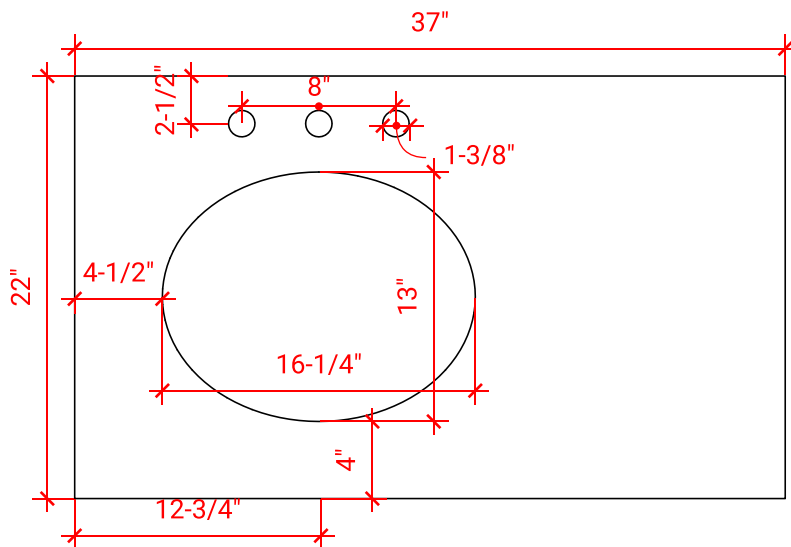

TAYLOR 36" LEFT OFFSET CABINET

ARIEL

Q036S-L

BASE CABINET DIMENSIONS

36" W x 21.75" D x 34.5" H

FEATURES

- Solid wood frame & plywood panels
- Dovetail drawers and joints
- Soft closing doors & drawers

HARDWARE FINISHES

Brushed Nickel Satin Brass Matte Black Polished Chrome

AVAILABLE COLORS

White Grey Midnight Blue

FRONT VIEW

SIDE VIEW

PLAN VIEW

OVERALL DIMENSIONS

37" W x 22" D x 1.5" H

COUNTERTOP OPTIONS

Carrara Marble
CW-037S-L-OVL-CT

White Quartz
WQ-037S-L-OVL-CT

FEATURES

- Solid countertop with mitered edges & seams
- Undermount white oval sink
- Pre-drilled for 8" widespread faucet

INCLUDED

- Countertop
- Matching Backsplash
- Oval Sink

COUNTERTOP PLAN VIEW

EDGE SIDE VIEW

THREE DIMENSIONAL COUNTERTOP VIEW