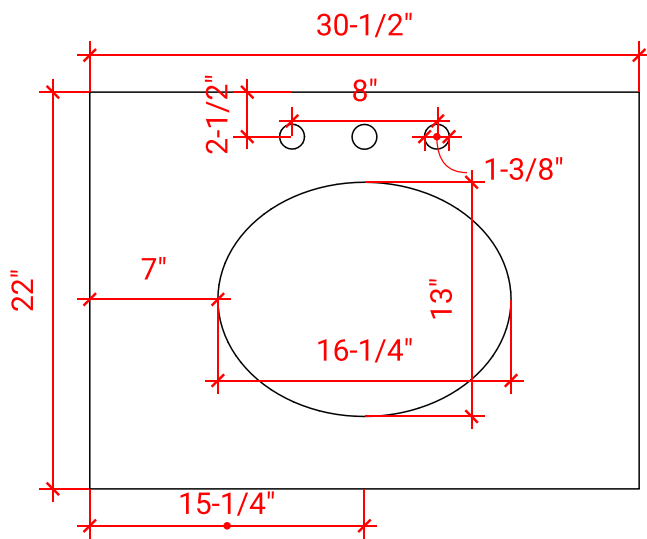

31" SINGLE OVAL SINK COUNTERTOP WITH 1.5 IN. THICKNESS

ARIEL

OVERALL DIMENSIONS

30.5" W x 22" D x 1.5" H

COUNTERTOP OPTIONS

FEATURES

- Solid countertop with mitered edges & seams
- Undermount white oval sink
- Pre-drilled for 8" widespread faucet

FEATURES

- Countertop
- Matching Backsplash
- Oval Sink

COUNTERTOP PLAN VIEW