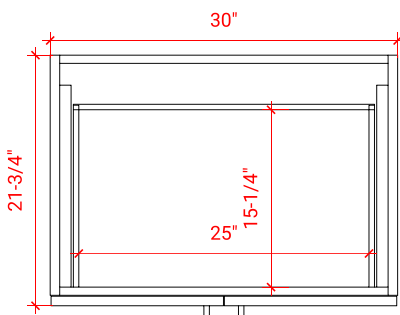

TAYLOR 30" SINGLE SINK BASE CABINET

ARIEL

Q030S

BASE CABINET DIMENSIONS

30" W x 21.75" D x 34.5" H

FEATURES

- Solid wood frame & plywood panels
- Dovetail drawers and joints
- Soft closing doors & drawers

HARDWARE FINISHES

Brushed Nickel   Satin Brass   Matte Black   Polished Chrome

AVAILABLE COLORS

White   Grey   Midnight Blue

FRONT VIEW

SIDE VIEW

PLAN VIEW