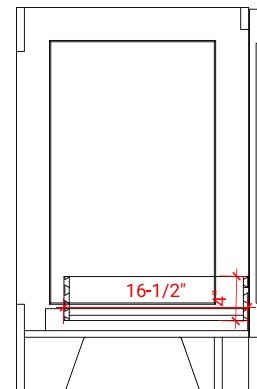

TAYLOR 30" SINGLE SINK BASE CABINET

ARIEL

Q030S

BASE CABINET DIMENSIONS

30" W x 21.75" D x 34.5" H

FEATURES

- Solid wood frame & plywood panels
- Dovetail drawers and joints
- Soft closing doors & drawers

HARDWARE FINISHES

Brushed Nickel   Satin Brass   Matte Black   Polished Chrome

AVAILABLE COLORS

White   Grey   Midnight Blue

FRONT VIEW

SIDE VIEW

PLAN VIEW