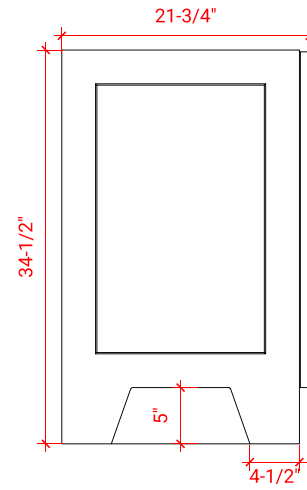

## BASE CABINET DIMENSIONS

30" W x 21.75" D x 34.5" H

### FRONT VIEW

### SIDE VIEW

## OVERALL DIMENSIONS

30.5" W x 22" D x 1.5" H