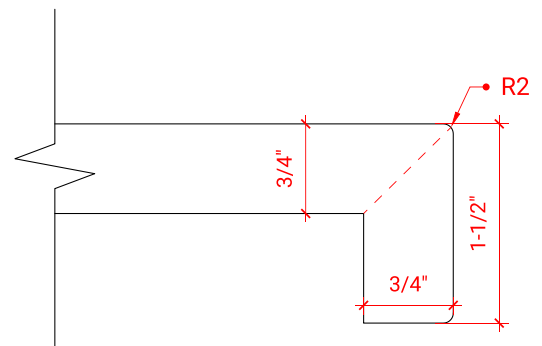

EDGE SIDE VIEW