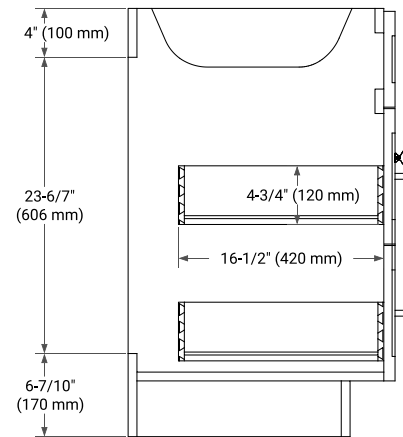

HAMLET 54" SINGLE SINK BASE CABINET

BASE CABINET DIMENSIONS

54" W x 21.5" D x 34.5" H

FEATURES

- Solid wood frame & plywood panels
- Dovetail drawers and joints
- Soft closing doors & drawers

HARDWARE FINISHES*

White Grey Midnight Blue Black

FRONT VIEW

SIDE VIEW

PLAN VIEW

OVERALL DIMENSIONS

55" W x 22" D x 1.5" H

COUNTERTOP OPTIONS

Carrara Marble

White Quartz

FEATURES

- Solid countertop with mitered edges & seams
- Undermount white oval sink
- Pre-drilled for 8" widespread faucet

INCLUDED

- Countertop
- Matching Backsplash
- Oval Sink

COUNTERTOP PLAN VIEW

EDGE SIDE VIEW

THREE DIMENSIONAL COUNTERTOP VIEW