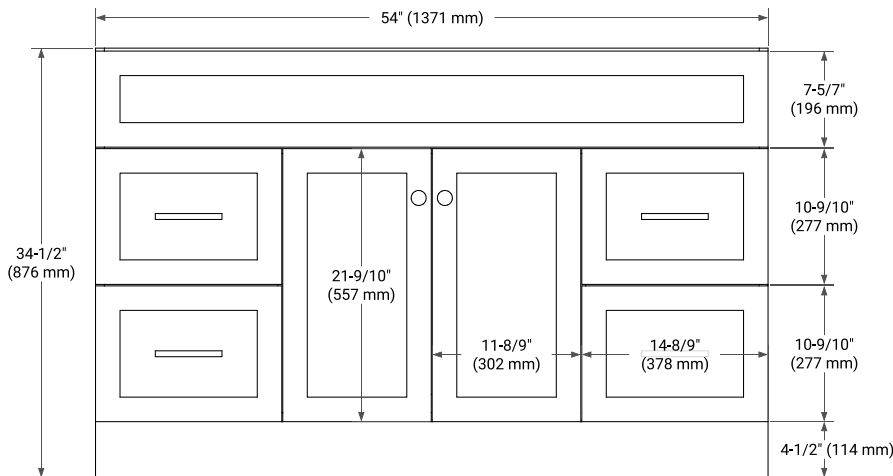

HAMLET 54" SINGLE SINK BASE CABINET

BASE CABINET DIMENSIONS

54" W x 21.5" D x 34.5" H

FEATURES

- Solid wood frame & plywood panels
- Dovetail drawers and joints
- Soft closing doors & drawers

HARDWARE FINISHES*

White Grey Midnight Blue Black

FRONT VIEW

SIDE VIEW

PLAN VIEW

OVERALL DIMENSIONS

55" W x 22" D x 1.5" H

COUNTERTOP OPTIONS

Carrara Marble

White Quartz

FEATURES

- Solid countertop with mitered edges & seams
- Undermount white oval sink
- Pre-drilled for 8" widespread faucet

INCLUDED

- Countertop
- Matching Backsplash
- Oval Sink

COUNTERTOP PLAN VIEW

EDGE SIDE VIEW

THREE DIMENSIONAL COUNTERTOP VIEW