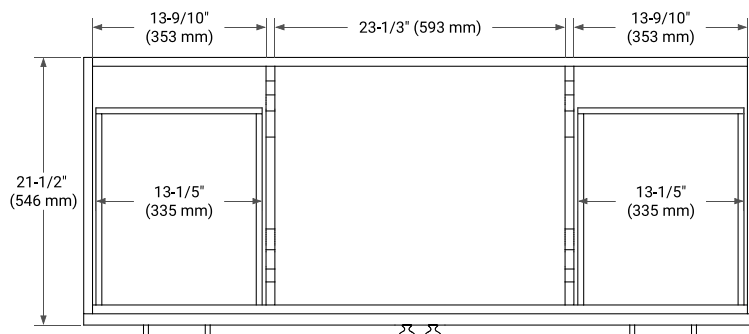

HAMLET 54" SINGLE SINK BASE CABINET

BASE CABINET DIMENSIONS

54" W x 21.5" D x 34.5" H

FEATURES

- Solid wood frame & plywood panels
- Dovetail drawers and joints
- Soft closing doors & drawers

HARDWARE FINISHES*

White Grey Midnight Blue Black

FRONT VIEW

SIDE VIEW

PLAN VIEW

OVERALL DIMENSIONS

55" W x 22" D x 1.5" H

COUNTERTOP OPTIONS

Carrara Marble

EDGE SIDE VIEW

THREE DIMENSIONAL COUNTERTOP VIEW