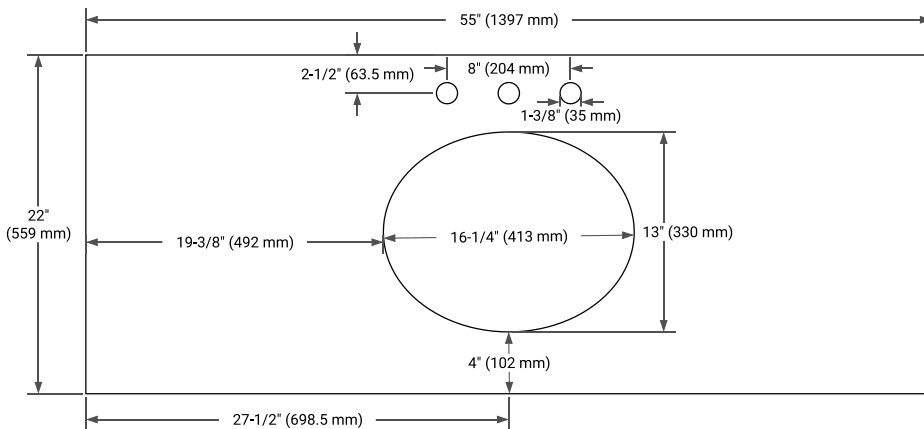

HAMLET 54" SINGLE SINK BASE CABINET

BASE CABINET DIMENSIONS

54" W x 21.5" D x 34.5" H

FEATURES

- Solid wood frame & plywood panels
- Dovetail drawers and joints
- Soft closing doors & drawers

HARDWARE FINISHES*

White Grey Midnight Blue Black

FRONT VIEW

SIDE VIEW

PLAN VIEW

OVERALL DIMENSIONS

55" W x 22" D x 1.5" H

COUNTERTOP OPTIONS

Carrara Marble

White Quartz

FEATURES

- Solid countertop with mitered edges & seams
- Undermount white oval sink
- Pre-drilled for 8" widespread faucet

INCLUDED

- Countertop
- Matching Backsplash
- Oval Sink

COUNTERTOP PLAN VIEW

EDGE SIDE VIEW

THREE DIMENSIONAL COUNTERTOP VIEW