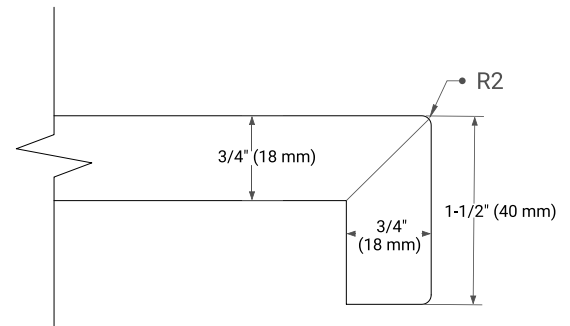

White Grey Midnight Blue Black

FRONT VIEW

SIDE VIEW

PLAN VIEW

OVERALL DIMENSIONS

55" W x 22" D x 1.5" H

COUNTERTOP OPTIONS

Carrara Marble

White Quartz

FEATURES

- Solid countertop with mitered edges & seams
- Undermount white oval sink
- Pre-drilled for 8" widespread faucet

INCLUDED

- Countertop
- Matching Backsplash
- Oval Sink

COUNTERTOP PLAN VIEW

EDGE SIDE VIEW

THREE DIMENSIONAL COUNTERTOP VIEW