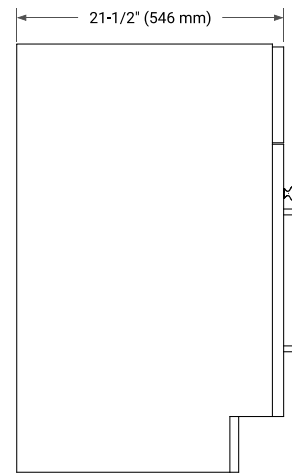

HAMLET 54" SINGLE SINK BASE CABINET

BASE CABINET DIMENSIONS

54" W x 21.5" D x 34.5" H

FEATURES

- Solid wood frame & plywood panels
- Dovetail drawers and joints
- Soft closing doors & drawers

HARDWARE FINISHES*

White Grey Midnight Blue Black

FRONT VIEW

SIDE VIEW

PLAN VIEW

OVERALL DIMENSIONS

55" W x 22" D x 1.5" H

COUNTERTOP OPTIONS

Carrara Marble

EDGE SIDE VIEW

THREE DIMENSIONAL COUNTERTOP VIEW