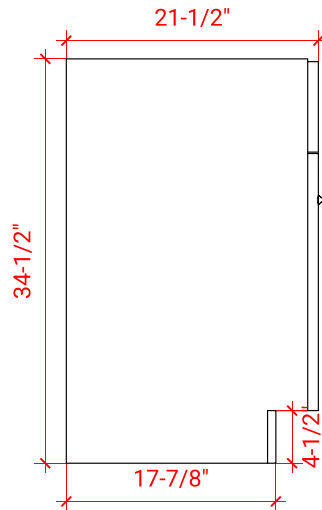

HAMLET 42" SINGLE SINK BASE CABINET

ARIEL

F042S

BASE CABINET DIMENSIONS

42" W x 21.5" D x 34.5" H

FEATURES

- Solid wood frame & plywood panels
- Dovetail drawers and joints
- Soft closing doors & drawers

HARDWARE FINISHES

Brushed Nickel   Satin Brass   Matte Black   Polished Chrome

AVAILABLE COLORS

White   Grey   Midnight Blue   Black

SIDE VIEW