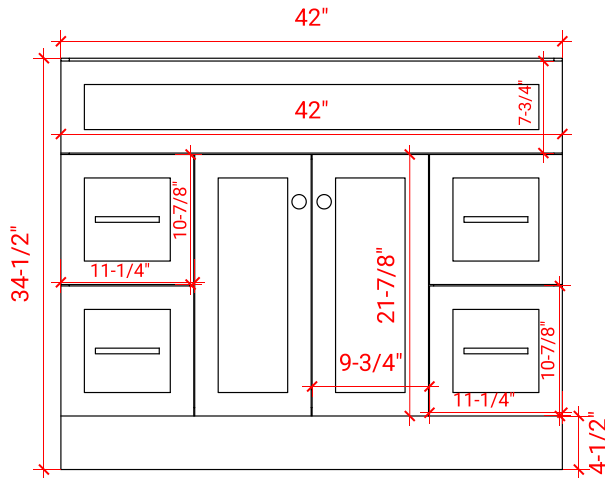

AVAILABLE COLORS

White   Grey   Midnight Blue   Black

FRONT VIEW