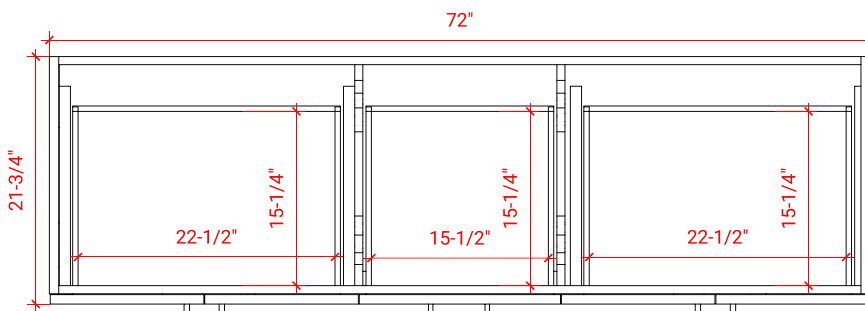

TAYLOR 72" DOUBLE SINK BASE CABINET

ARIEL

Q072D

BASE CABINET DIMENSIONS

72" W x 21.75" D x 34.5" H

FEATURES

- Solid wood frame & plywood panels
- Dovetail drawers and joints
- Soft closing doors & drawers

HARDWARE FINISHES

Brushed Nickel Satin Brass Matte Black Polished Chrome

AVAILABLE COLORS

White Grey Midnight Blue

FRONT VIEW

SIDE VIEW

PLAN VIEW

73" DOUBLE RECTANGLE SINK COUNTERTOP WITH 1.5 IN. THICKNESS

ARIEL

OVERALL DIMENSIONS

73" W x 22" D x 1.5" H

COUNTERTOP OPTIONS

Carrara Marble
CW-073D-REC-CT

White Quartz
WQ-073D-REC-CT

FEATURES

- Solid countertop with mitered edges & seams
- Undermount white rectangular sink
- Pre-drilled for 8" widespread faucet

INCLUDED

- Countertop
- Matching Backsplash
- Rectangle Sinks

COUNTERTOP PLAN VIEW

EDGE SIDE VIEW

THREE DIMENSIONAL COUNTERTOP VIEW