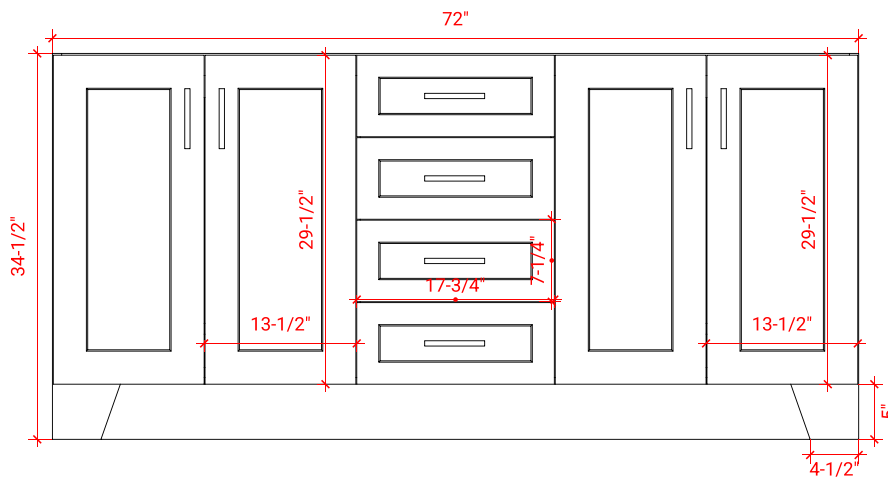

TAYLOR 72" DOUBLE SINK BASE CABINET

ARIEL

Q072D

BASE CABINET DIMENSIONS

72" W x 21.75" D x 34.5" H

FEATURES

- Solid wood frame & plywood panels
- Dovetail drawers and joints
- Soft closing doors & drawers

HARDWARE FINISHES

Brushed Nickel Satin Brass Matte Black Polished Chrome

AVAILABLE COLORS

White Grey Midnight Blue

FRONT VIEW

SIDE VIEW

PLAN VIEW

73" DOUBLE RECTANGLE SINK COUNTERTOP WITH 1.5 IN. THICKNESS

ARIEL

OVERALL DIMENSIONS

73" W x 22" D x 1.5" H

COUNTERTOP OPTIONS

Carrara Marble
CW-073D-REC-CT

White Quartz
WQ-073D-REC-CT

FEATURES

- Solid countertop with mitered edges & seams
- Undermount white rectangular sink
- Pre-drilled for 8" widespread faucet

INCLUDED

- Countertop
- Matching Backsplash
- Rectangle Sinks

COUNTERTOP PLAN VIEW

EDGE SIDE VIEW

THREE DIMENSIONAL COUNTERTOP VIEW