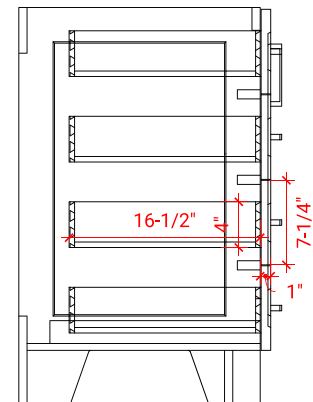

TAYLOR 72" DOUBLE SINK BASE CABINET

ARIEL

Q072D

BASE CABINET DIMENSIONS

72" W x 21.75" D x 34.5" H

FEATURES

- Solid wood frame & plywood panels
- Dovetail drawers and joints
- Soft closing doors & drawers

HARDWARE FINISHES

Brushed Nickel Satin Brass Matte Black Polished Chrome

AVAILABLE COLORS

White Grey Midnight Blue

FRONT VIEW

SIDE VIEW

PLAN VIEW

73" DOUBLE RECTANGLE SINK COUNTERTOP WITH 1.5 IN. THICKNESS

ARIEL

OVERALL DIMENSIONS

73" W x 22" D x 1.5" H

COUNTERTOP OPTIONS

Carrara Marble
CW-073D-REC-CT

White Quartz
WQ-073D-REC-CT

FEATURES

- Solid countertop with mitered edges & seams
- Undermount white rectangular sink
- Pre-drilled for 8" widespread faucet

INCLUDED

- Countertop
- Matching Backsplash
- Rectangle Sinks

COUNTERTOP PLAN VIEW

EDGE SIDE VIEW

THREE DIMENSIONAL COUNTERTOP VIEW