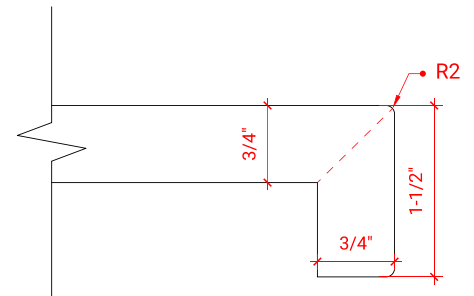

TAYLOR 72" DOUBLE SINK BASE CABINET

ARIEL

Q072D

BASE CABINET DIMENSIONS

72" W x 21.75" D x 34.5" H

FEATURES

- Solid wood frame & plywood panels
- Dovetail drawers and joints
- Soft closing doors & drawers

HARDWARE FINISHES

OVERALL DIMENSIONS

73" W x 22" D x 1.5" H

COUNTERTOP OPTIONS

Carrara Marble
CW-073D-REC-CT

White Quartz
WQ-073D-REC-CT

FEATURES

- Solid countertop with mitered edges & seams
- Undermount white rectangular sink
- Pre-drilled for 8" widespread faucet

INCLUDED

- Countertop
- Matching Backsplash
- Rectangle Sinks

COUNTERTOP PLAN VIEW

EDGE SIDE VIEW

THREE DIMENSIONAL COUNTERTOP VIEW