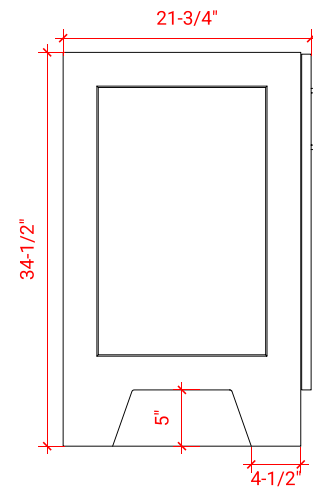

TAYLOR 72" DOUBLE SINK BASE CABINET

ARIEL

Q072D

BASE CABINET DIMENSIONS

72" W x 21.75" D x 34.5" H

FEATURES

- Solid wood frame & plywood panels
- Dovetail drawers and joints
- Soft closing doors & drawers

HARDWARE FINISHES

Brushed Nickel Satin Brass Matte Black Polished Chrome

AVAILABLE COLORS

White Grey Midnight Blue

FRONT VIEW

SIDE VIEW

PLAN VIEW

73" DOUBLE RECTANGLE SINK COUNTERTOP WITH 1.5 IN. THICKNESS

ARIEL

OVERALL DIMENSIONS

73" W x 22" D x 1.5" H

COUNTERTOP OPTIONS

Carrara Marble
CW-073D-REC-CT

White Quartz
WQ-073D-REC-CT

FEATURES

- Solid countertop with mitered edges & seams
- Undermount white rectangular sink
- Pre-drilled for 8" widespread faucet

INCLUDED

- Countertop
- Matching Backsplash
- Rectangle Sinks

COUNTERTOP PLAN VIEW

EDGE SIDE VIEW

THREE DIMENSIONAL COUNTERTOP VIEW