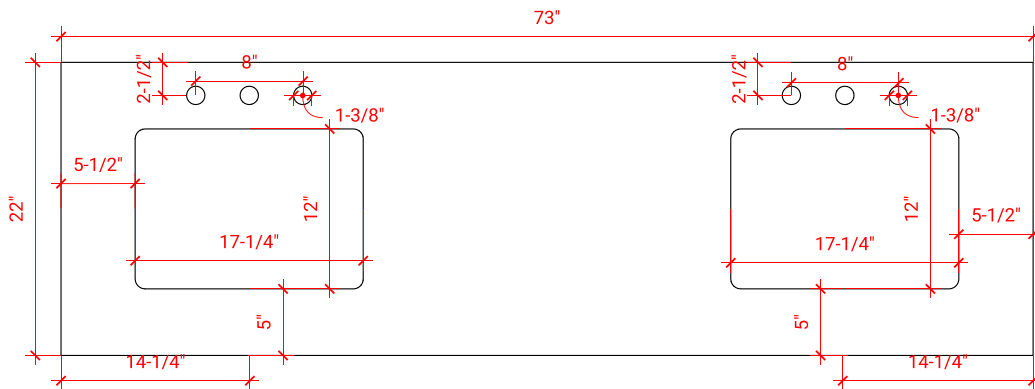

TAYLOR 72" DOUBLE SINK BASE CABINET

ARIEL

Q072D

BASE CABINET DIMENSIONS

72" W x 21.75" D x 34.5" H

FEATURES

- Solid wood frame & plywood panels
- Dovetail drawers and joints
- Soft closing doors & drawers

HARDWARE FINISHES

OVERALL DIMENSIONS

73" W x 22" D x 1.5" H

COUNTERTOP OPTIONS

Carrara Marble
CW-073D-REC-CT

White Quartz
WQ-073D-REC-CT

FEATURES

- Solid countertop with mitered edges & seams
- Undermount white rectangular sink
- Pre-drilled for 8" widespread faucet

INCLUDED

- Countertop
- Matching Backsplash
- Rectangle Sinks

COUNTERTOP PLAN VIEW

EDGE SIDE VIEW

THREE DIMENSIONAL COUNTERTOP VIEW