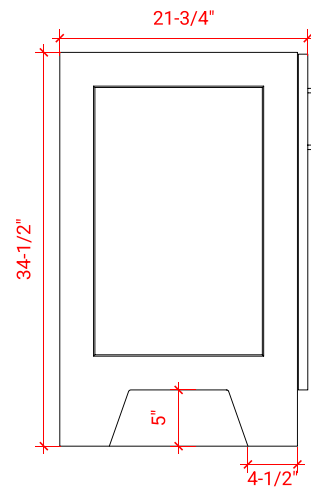

TAYLOR 60" SINGLE SINK BASE CABINET

ARIEL

Q060S

BASE CABINET DIMENSIONS

60" W x 21.75" D x 34.5" H

FEATURES

- Solid wood frame & plywood panels
- Dovetail drawers and joints
- Soft closing doors & drawers

HARDWARE FINISHES

Brushed Nickel   Satin Brass   Matte Black   Polished Chrome

AVAILABLE COLORS

White   Grey   Midnight Blue

SIDE VIEW