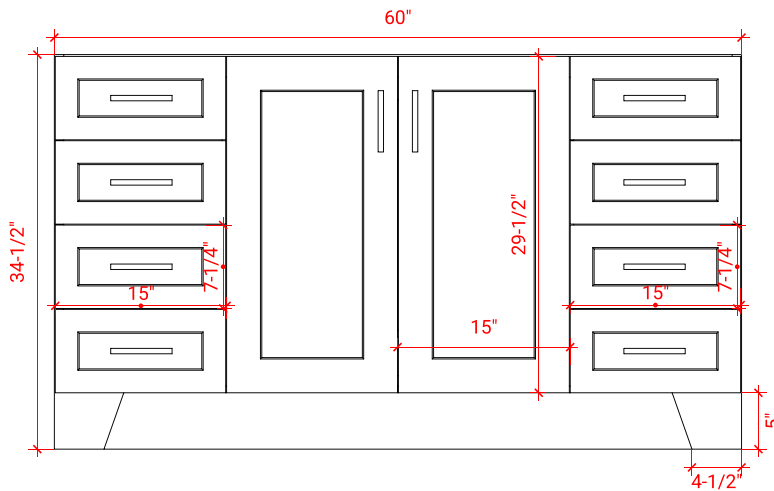

AVAILABLE COLORS

White   Grey   Midnight Blue

FRONT VIEW