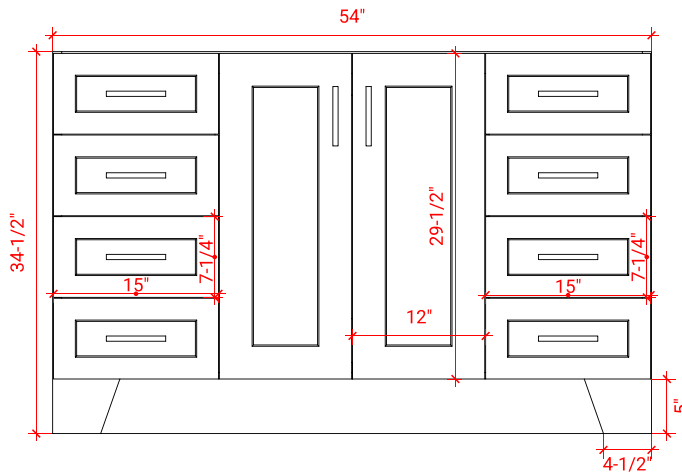

TAYLOR 54" SINGLE SINK BASE CABINET

ARIEL

Q054S

BASE CABINET DIMENSIONS

54" W x 21.75" D x 34.5" H

FEATURES

- Solid wood frame & plywood panels
- Dovetail drawers and joints
- Soft closing doors & drawers

HARDWARE FINISHES

Brushed Nickel   Satin Brass   Matte Black   Polished Chrome

AVAILABLE COLORS

White   Grey   Midnight Blue

FRONT VIEW

SIDE VIEW

PLAN VIEW