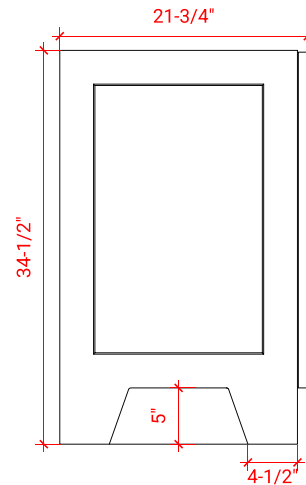

TAYLOR 54" SINGLE SINK BASE CABINET

ARIEL

Q054S

BASE CABINET DIMENSIONS

54" W x 21.75" D x 34.5" H

FEATURES

- Solid wood frame & plywood panels
- Dovetail drawers and joints
- Soft closing doors & drawers

HARDWARE FINISHES

Brushed Nickel   Satin Brass   Matte Black   Polished Chrome

AVAILABLE COLORS

White   Grey   Midnight Blue

FRONT VIEW

SIDE VIEW

PLAN VIEW