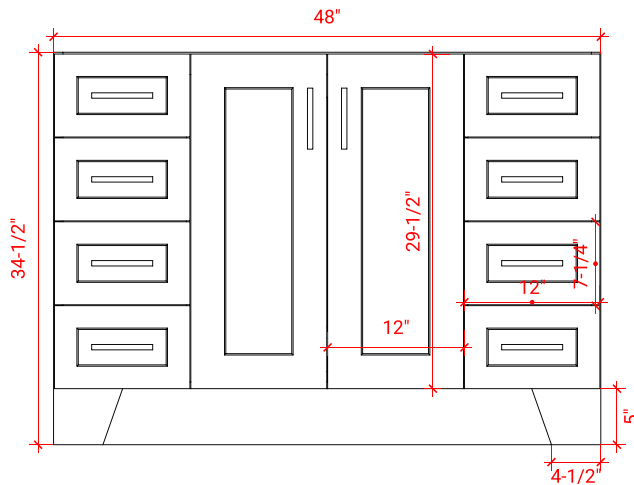

FRONT VIEW

PLAN VIEW