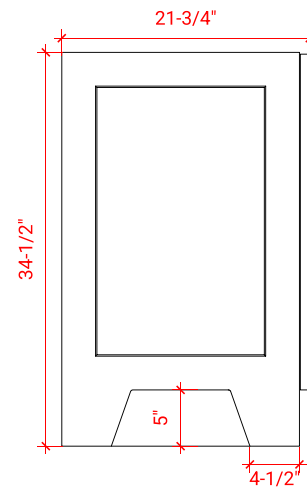

TAYLOR 48" SINGLE SINK BASE CABINET

ARIEL

Q048S

BASE CABINET DIMENSIONS

48" W x 21.75" D x 34.5" H

FEATURES

- Solid wood frame & plywood panels
- Dovetail drawers and joints
- Soft closing doors & drawers

HARDWARE FINISHES

Brushed Nickel   Satin Brass   Matte Black   Polished Chrome

AVAILABLE COLORS

White   Grey   Midnight Blue

SIDE VIEW