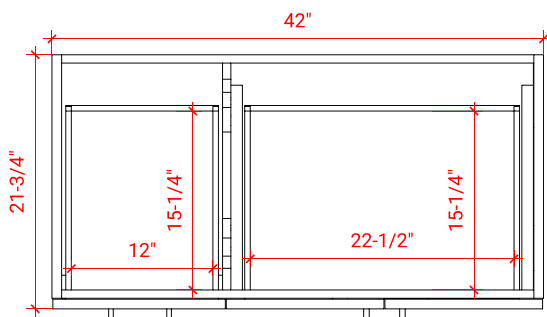

TAYLOR 42" RIGHT OFFSET CABINET

ARIEL

Q042S-R

BASE CABINET DIMENSIONS

42" W x 21.75" D x 34.5" H

FEATURES

- Solid wood frame & plywood panels
- Dovetail drawers and joints
- Soft closing doors & drawers

HARDWARE FINISHES

Brushed Nickel Satin Brass Matte Black Polished Chrome

AVAILABLE COLORS

White Grey Midnight Blue

FRONT VIEW

SIDE VIEW

PLAN VIEW

OVERALL DIMENSIONS

43" W x 22" D x 1.5" H

- Countertop
- Matching Backsplash
- Oval Sink

COUNTERTOP PLAN VIEW

EDGE SIDE VIEW

THREE DIMENSIONAL COUNTERTOP VIEW