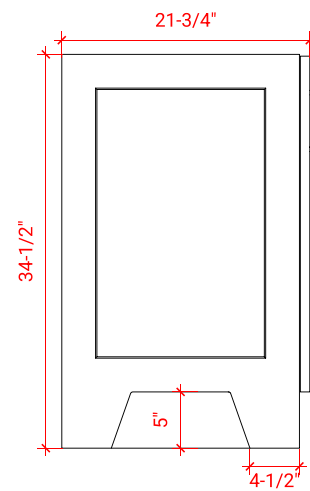

TAYLOR 42" RIGHT OFFSET CABINET

ARIEL

Q042S-R

BASE CABINET DIMENSIONS

42" W x 21.75" D x 34.5" H

FEATURES

- Solid wood frame & plywood panels
- Dovetail drawers and joints
- Soft closing doors & drawers

HARDWARE FINISHES

Brushed Nickel Satin Brass Matte Black Polished Chrome

AVAILABLE COLORS

White Grey Midnight Blue

FRONT VIEW

SIDE VIEW

PLAN VIEW

OVERALL DIMENSIONS

43" W x 22" D x 1.5" H

- Countertop
- Matching Backsplash
- Oval Sink

COUNTERTOP PLAN VIEW

EDGE SIDE VIEW

THREE DIMENSIONAL COUNTERTOP VIEW