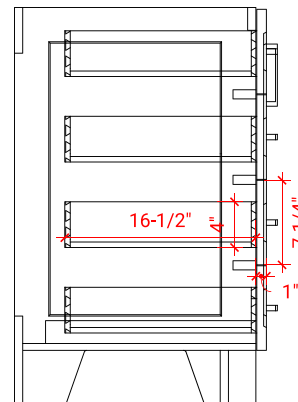

TAYLOR 42" RIGHT OFFSET CABINET

ARIEL

Q042S-R

BASE CABINET DIMENSIONS

42" W x 21.75" D x 34.5" H

FEATURES

- Solid wood frame & plywood panels
- Dovetail drawers and joints
- Soft closing doors & drawers

HARDWARE FINISHES

Brushed Nickel Satin Brass Matte Black Polished Chrome

AVAILABLE COLORS

White Grey Midnight Blue

FRONT VIEW

SIDE VIEW

PLAN VIEW

OVERALL DIMENSIONS

43" W x 22" D x 1.5" H

- Countertop
- Matching Backsplash
- Oval Sink

COUNTERTOP PLAN VIEW

EDGE SIDE VIEW

THREE DIMENSIONAL COUNTERTOP VIEW