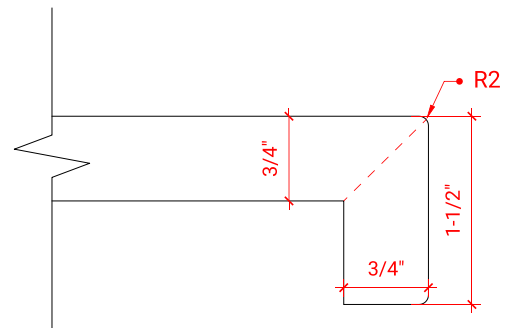

TAYLOR 42" RIGHT OFFSET CABINET

ARIEL

Q042S-R

BASE CABINET DIMENSIONS

42" W x 21.75" D x 34.5" H

FEATURES

- Solid wood frame & plywood panels
- Dovetail drawers and joints
- Soft closing doors & drawers

HARDWARE FINISHES

Brushed Nickel Satin Brass Matte Black Polished Chrome

AVAILABLE COLORS

White Grey Midnight Blue

FRONT VIEW

SIDE VIEW

PLAN VIEW

OVERALL DIMENSIONS

43" W x 22" D x 1.5" H

COUNTERTOP OPTIONS

Carrara Marble
CW-043S-R-OVL-CT

White Quartz
WQ-043S-R-OVL-CT

FEATURES

- Solid countertop with mitered edges & seams
- Undermount white oval sink
- Pre-drilled for 8" widespread faucet

INCLUDED

- Countertop
- Matching Backsplash
- Oval Sink

COUNTERTOP PLAN VIEW

EDGE SIDE VIEW

THREE DIMENSIONAL COUNTERTOP VIEW