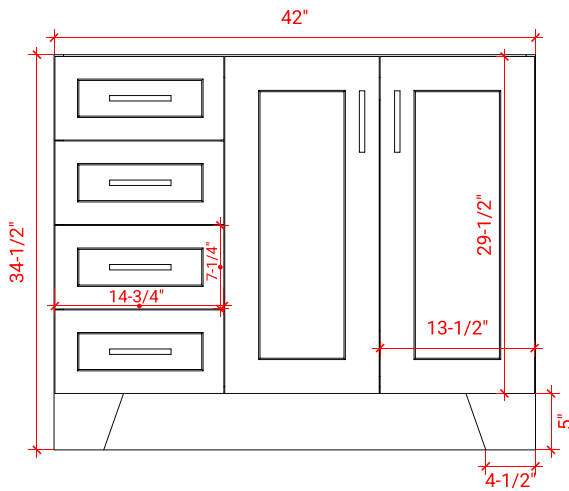

TAYLOR 42" RIGHT OFFSET CABINET

ARIEL

Q042S-R

BASE CABINET DIMENSIONS

42" W x 21.75" D x 34.5" H

FEATURES

- Solid wood frame & plywood panels
- Dovetail drawers and joints
- Soft closing doors & drawers

HARDWARE FINISHES

Brushed Nickel Satin Brass Matte Black Polished Chrome

AVAILABLE COLORS

White Grey Midnight Blue

FRONT VIEW

SIDE VIEW

PLAN VIEW

OVERALL DIMENSIONS

43" W x 22" D x 1.5" H

- Countertop
- Matching Backsplash
- Oval Sink

COUNTERTOP PLAN VIEW

EDGE SIDE VIEW

THREE DIMENSIONAL COUNTERTOP VIEW