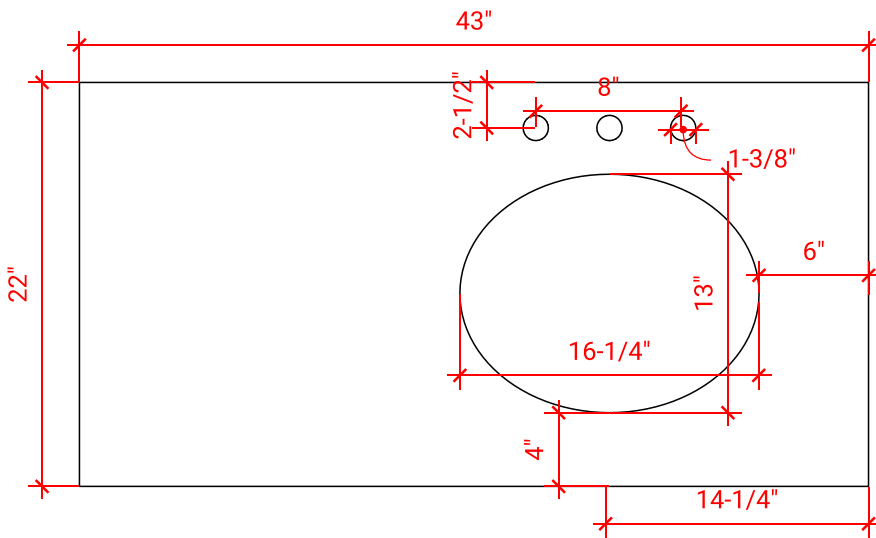

TAYLOR 42" RIGHT OFFSET CABINET

ARIEL

Q042S-R

BASE CABINET DIMENSIONS

42" W x 21.75" D x 34.5" H

FEATURES

- Solid wood frame & plywood panels
- Dovetail drawers and joints
- Soft closing doors & drawers

HARDWARE FINISHES

Brushed Nickel Satin Brass Matte Black Polished Chrome

AVAILABLE COLORS

White Grey Midnight Blue

FRONT VIEW

SIDE VIEW

PLAN VIEW

OVERALL DIMENSIONS

43" W x 22" D x 1.5" H

COUNTERTOP OPTIONS

Carrara Marble
CW-043S-R-OVL-CT

White Quartz
WQ-043S-R-OVL-CT

FEATURES

- Solid countertop with mitered edges & seams
- Undermount white oval sink
- Pre-drilled for 8" widespread faucet

INCLUDED

- Countertop
- Matching Backsplash
- Oval Sink

COUNTERTOP PLAN VIEW

EDGE SIDE VIEW

THREE DIMENSIONAL COUNTERTOP VIEW