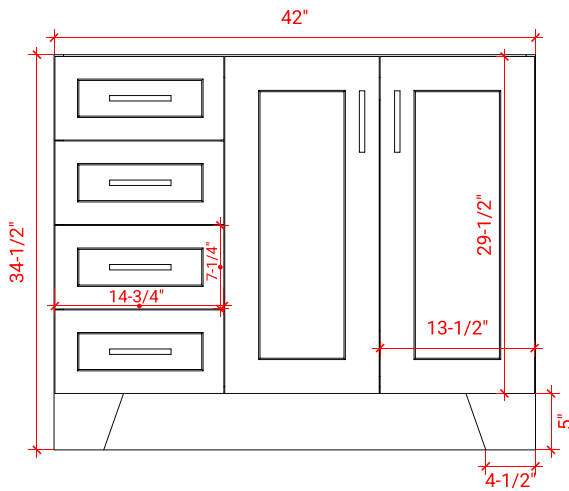

TAYLOR 42" RIGHT OFFSET CABINET

ARIEL

Q042S-R

BASE CABINET DIMENSIONS

42" W x 21.75" D x 34.5" H

FEATURES

- Solid wood frame & plywood panels
- Dovetail drawers and joints
- Soft closing doors & drawers

HARDWARE FINISHES

Brushed Nickel   Satin Brass   Matte Black   Polished Chrome

AVAILABLE COLORS

White   Grey   Midnight Blue

FRONT VIEW

SIDE VIEW

PLAN VIEW