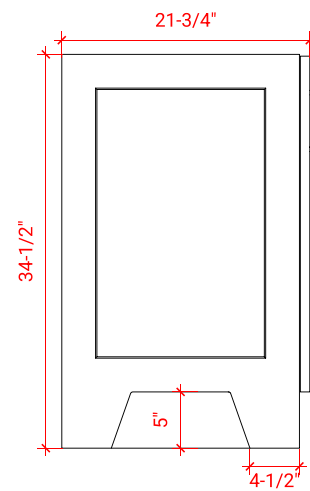

TAYLOR 42" RIGHT OFFSET CABINET

ARIEL

Q042S-R

BASE CABINET DIMENSIONS

42" W x 21.75" D x 34.5" H

FEATURES

- Solid wood frame & plywood panels
- Dovetail drawers and joints
- Soft closing doors & drawers

HARDWARE FINISHES

Brushed Nickel   Satin Brass   Matte Black   Polished Chrome

AVAILABLE COLORS

White   Grey   Midnight Blue

FRONT VIEW

SIDE VIEW

PLAN VIEW