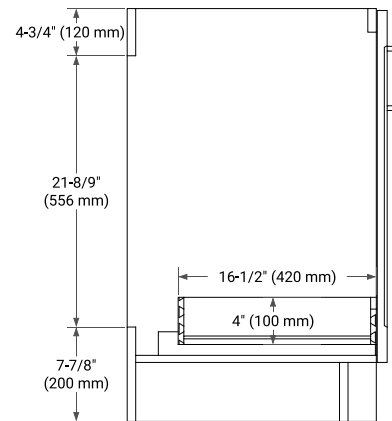

## BASE CABINET DIMENSIONS

36" W x 21.6" D x 34.5" H

## FRONT VIEW

## SIDE VIEW

## PLAN VIEW