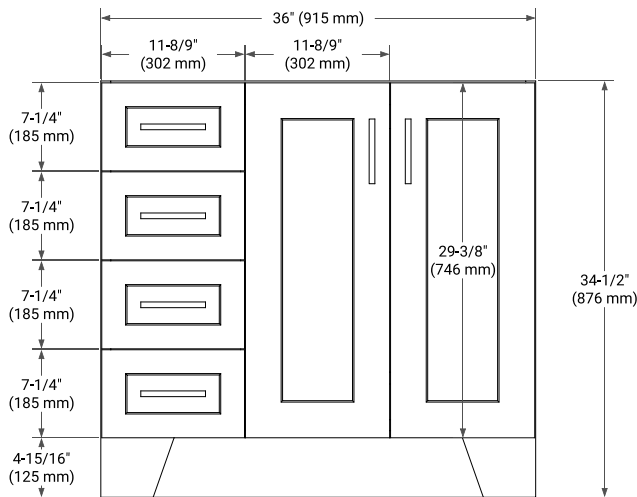

TAYLOR 36" RIGHT OFFSET CABINET

BASE CABINET DIMENSIONS

36" W x 21.6" D x 34.5" H

FEATURES

- Solid wood frame & plywood panels
- Dovetail drawers and joints
- Soft closing doors & drawers

HARDWARE FINISHES*

Brushed Nickel   Satin Brass   Matte Black   Polished Chrome

Hardware comes preinstalled with the illustrated option. Other finishes are available on our online store if you prefer a different one.

AVAILABLE COLORS

White   Grey   Midnight Blue

FRONT VIEW

SIDE VIEW

PLAN VIEW