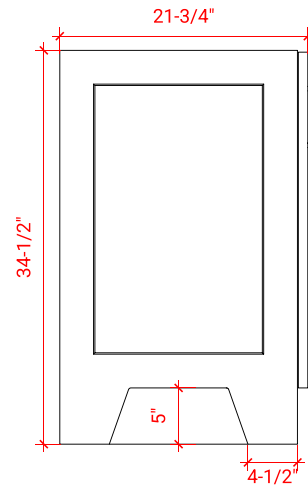

TAYLOR 36" LEFT OFFSET CABINET

Q036S-L

BASE CABINET DIMENSIONS

36" W x 21.75" D x 34.5" H

FEATURES

- Solid wood frame & plywood panels
- Dovetail drawers and joints
- Soft closing doors & drawers

HARDWARE FINISHES

Brushed Nickel   Satin Brass   Matte Black   Polished Chrome

AVAILABLE COLORS

White   Grey   Midnight Blue

SIDE VIEW