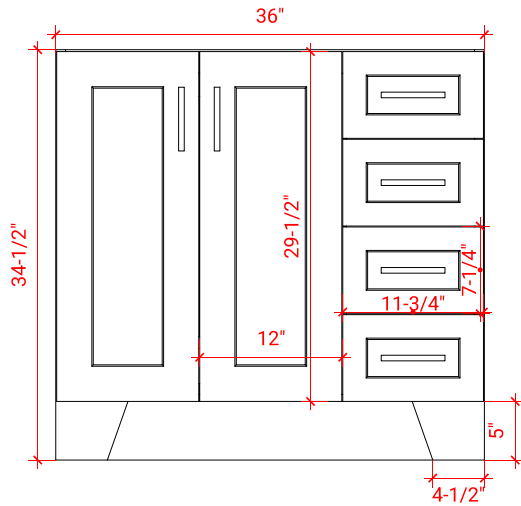

AVAILABLE COLORS

White   Grey   Midnight Blue

FRONT VIEW