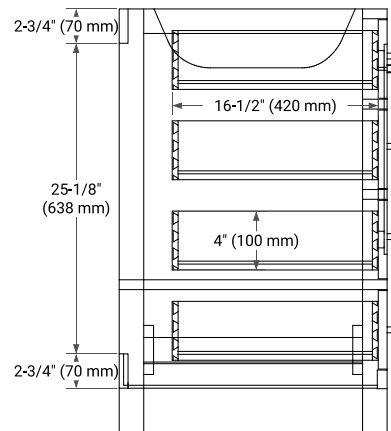

CAMBRIDGE 42" LEFT OFFSET CABINET

BASE CABINET DIMENSIONS

42" W x 21.5" D x 34.5" H

FEATURES

- Solid wood frame & plywood panels
- Dovetail drawers and joints
- Soft closing doors & drawers

HARDWARE FINISHES*

White Grey Midnight Blue Espresso Oak

FRONT VIEW

SIDE VIEW

PLAN VIEW

43" LEFT RECTANGLE SINK COUNTERTOP WITH 1.5 IN. THICKNESS

ARIEL

OVERALL DIMENSIONS

43" W x 22" D x 1.5" H

COUNTERTOP OPTIONS

Carrara Marble

White Quartz

FEATURES

- Solid countertop with mitered edges & seams
- Undermount white rectangular sink
- Pre-drilled for 8" widespread faucet

INCLUDED

- Countertop
- Matching Backsplash
- Rectangle Sink

COUNTERTOP PLAN VIEW

EDGE SIDE VIEW

THREE DIMENSIONAL COUNTERTOP VIEW