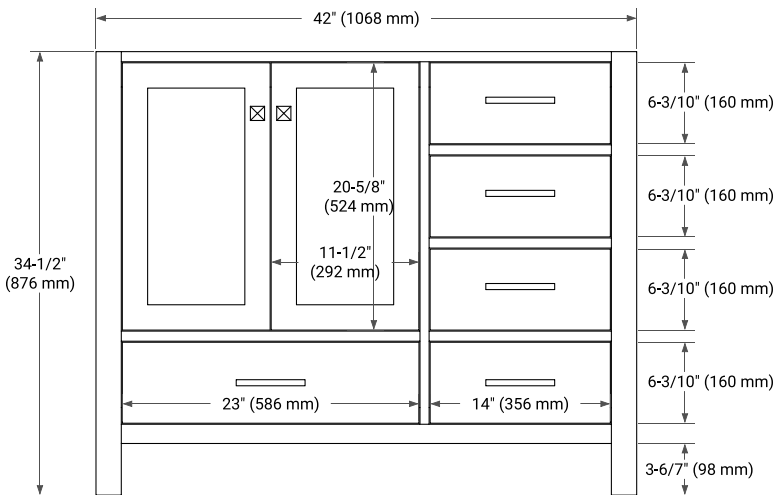

CAMBRIDGE 42" LEFT OFFSET CABINET

BASE CABINET DIMENSIONS

42" W x 21.5" D x 34.5" H

FEATURES

- Solid wood frame & plywood panels
- Dovetail drawers and joints
- Soft closing doors & drawers

HARDWARE FINISHES*

White Grey Midnight Blue Espresso Oak

FRONT VIEW

SIDE VIEW

PLAN VIEW

43" LEFT RECTANGLE SINK COUNTERTOP WITH 1.5 IN. THICKNESS

ARIEL

OVERALL DIMENSIONS

43" W x 22" D x 1.5" H

COUNTERTOP PLAN VIEW

EDGE SIDE VIEW

THREE DIMENSIONAL COUNTERTOP VIEW