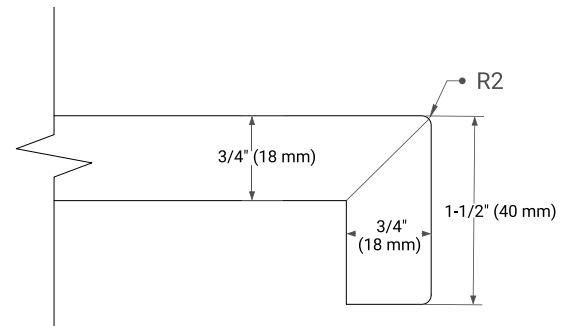

White Grey Midnight Blue Espresso Oak

FRONT VIEW

SIDE VIEW

PLAN VIEW

43" LEFT RECTANGLE SINK COUNTERTOP WITH 1.5 IN. THICKNESS

ARIEL

OVERALL DIMENSIONS

43" W x 22" D x 1.5" H

COUNTERTOP OPTIONS

Carrara Marble

White Quartz

FEATURES

- Solid countertop with mitered edges & seams
- Undermount white rectangular sink
- Pre-drilled for 8" widespread faucet

INCLUDED

- Countertop
- Matching Backsplash
- Rectangle Sink

COUNTERTOP PLAN VIEW

EDGE SIDE VIEW

THREE DIMENSIONAL COUNTERTOP VIEW