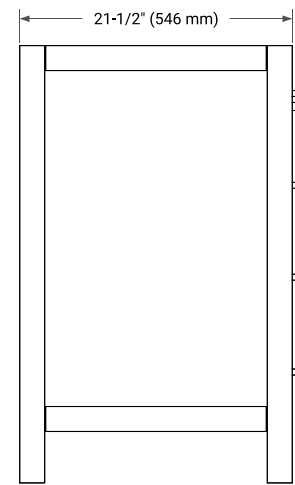

CAMBRIDGE 42" LEFT OFFSET CABINET

BASE CABINET DIMENSIONS

42" W x 21.5" D x 34.5" H

FEATURES

- Solid wood frame & plywood panels
- Dovetail drawers and joints
- Soft closing doors & drawers

HARDWARE FINISHES*

White Grey Midnight Blue Espresso Oak

FRONT VIEW

SIDE VIEW

PLAN VIEW

43" LEFT RECTANGLE SINK COUNTERTOP WITH 1.5 IN. THICKNESS

ARIEL

OVERALL DIMENSIONS

43" W x 22" D x 1.5" H

COUNTERTOP PLAN VIEW

EDGE SIDE VIEW

THREE DIMENSIONAL COUNTERTOP VIEW