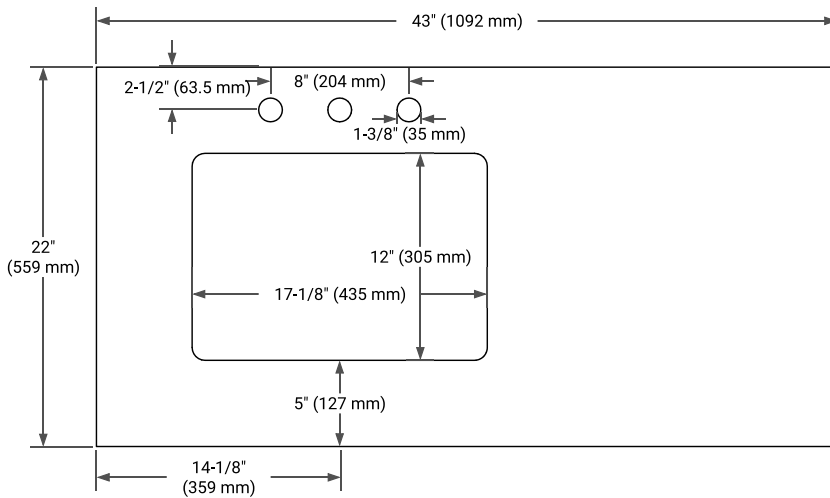

White Grey Midnight Blue Espresso Oak

FRONT VIEW

SIDE VIEW

PLAN VIEW

43" LEFT RECTANGLE SINK COUNTERTOP WITH 1.5 IN. THICKNESS

ARIEL

OVERALL DIMENSIONS

43" W x 22" D x 1.5" H

COUNTERTOP OPTIONS

Carrara Marble

White Quartz

FEATURES

- Solid countertop with mitered edges & seams
- Undermount white rectangular sink
- Pre-drilled for 8" widespread faucet

INCLUDED

- Countertop
- Matching Backsplash
- Rectangle Sink

COUNTERTOP PLAN VIEW

EDGE SIDE VIEW

THREE DIMENSIONAL COUNTERTOP VIEW