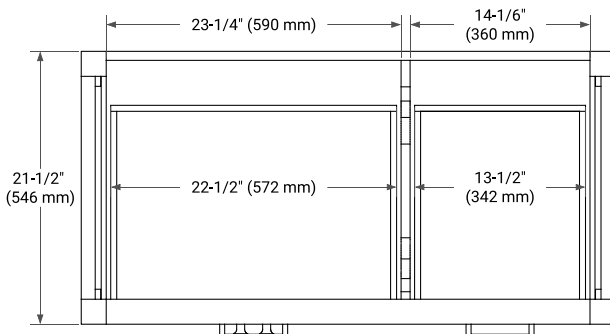

CAMBRIDGE 42" LEFT OFFSET CABINET

BASE CABINET DIMENSIONS

42" W x 21.5" D x 34.5" H

FEATURES

- Solid wood frame & plywood panels
- Dovetail drawers and joints
- Soft closing doors & drawers

HARDWARE FINISHES*

White Grey Midnight Blue Espresso Oak

FRONT VIEW

SIDE VIEW

PLAN VIEW

43" LEFT RECTANGLE SINK COUNTERTOP WITH 1.5 IN. THICKNESS

ARIEL

OVERALL DIMENSIONS

43" W x 22" D x 1.5" H

COUNTERTOP PLAN VIEW

EDGE SIDE VIEW

THREE DIMENSIONAL COUNTERTOP VIEW