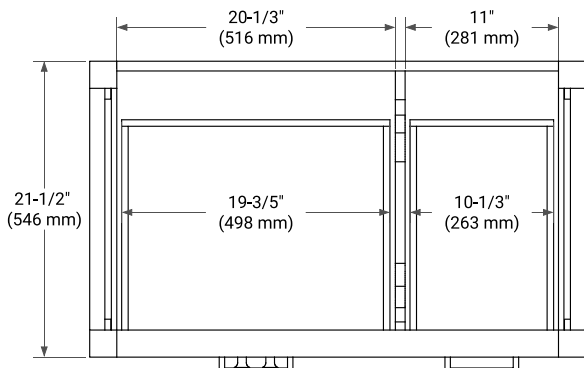

BASE CABINET DIMENSIONS

36" W x 21.5" D x 34.5" H

FEATURES

- Solid wood frame & plywood panels
- Dovetail drawers and joints
- Soft closing doors & drawers

HARDWARE FINISHES*

Brushed Nickel Satin Brass Matte Black Polished Chrome

PLAN VIEW

37" LEFT RECTANGLE SINK COUNTERTOP WITH 1.5 IN. THICKNESS

ARIEL

OVERALL DIMENSIONS

37" W x 22" D x 1.5" H

COUNTERTOP OPTIONS

Carrara Marble

White Quartz

FEATURES

- Solid countertop with mitered edges & seams
- Undermount white rectangular sink
- Pre-drilled for 8" widespread faucet

INCLUDED

- Countertop
- Matching Backsplash
- Rectangle Sink

COUNTERTOP PLAN VIEW

EDGE SIDE VIEW

THREE DIMENSIONAL COUNTERTOP VIEW