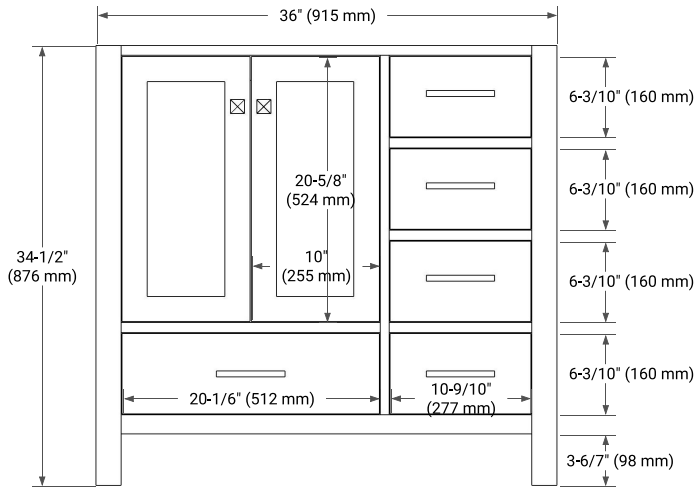

BASE CABINET DIMENSIONS

36" W x 21.5" D x 34.5" H

FEATURES

- Solid wood frame & plywood panels
- Dovetail drawers and joints
- Soft closing doors & drawers

HARDWARE FINISHES*

Brushed Nickel   Satin Brass   Matte Black   Polished Chrome

Hardware comes preinstalled with the illustrated option. Other finishes are available on our online store if you prefer a different one.

AVAILABLE COLORS

White   Grey   Midnight Blue   Espresso   Oak

FRONT VIEW

SIDE VIEW

PLAN VIEW