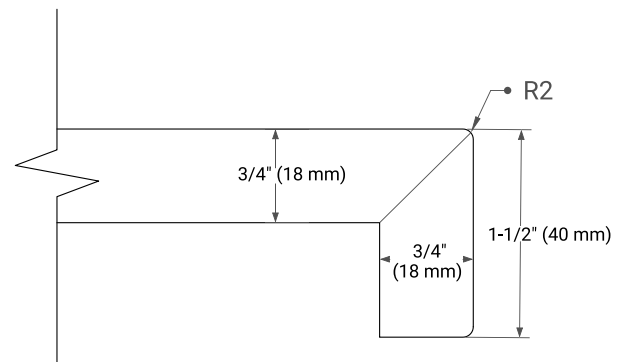

PLAN VIEW

37" LEFT RECTANGLE SINK COUNTERTOP WITH 1.5 IN. THICKNESS

ARIEL

OVERALL DIMENSIONS

37" W x 22" D x 1.5" H

COUNTERTOP OPTIONS

Carrara Marble

White Quartz

FEATURES

- Solid countertop with mitered edges & seams
- Undermount white rectangular sink
- Pre-drilled for 8" widespread faucet

INCLUDED

- Countertop
- Matching Backsplash
- Rectangle Sink

COUNTERTOP PLAN VIEW

EDGE SIDE VIEW

THREE DIMENSIONAL COUNTERTOP VIEW