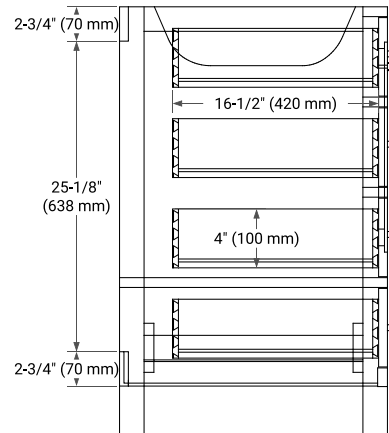

BASE CABINET DIMENSIONS

36" W x 21.5" D x 34.5" H

FEATURES

- Solid wood frame & plywood panels
- Dovetail drawers and joints
- Soft closing doors & drawers

HARDWARE FINISHES*

Brushed Nickel Satin Brass Matte Black Polished Chrome

PLAN VIEW

37" LEFT RECTANGLE SINK COUNTERTOP WITH 1.5 IN. THICKNESS

ARIEL

OVERALL DIMENSIONS

37" W x 22" D x 1.5" H

COUNTERTOP OPTIONS

Carrara Marble

White Quartz

FEATURES

- Solid countertop with mitered edges & seams
- Undermount white rectangular sink
- Pre-drilled for 8" widespread faucet

INCLUDED

- Countertop
- Matching Backsplash
- Rectangle Sink

COUNTERTOP PLAN VIEW

EDGE SIDE VIEW

THREE DIMENSIONAL COUNTERTOP VIEW