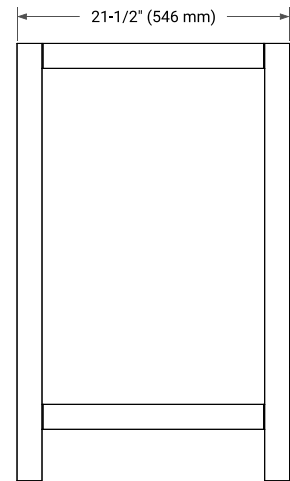

BASE CABINET DIMENSIONS

36" W x 21.5" D x 34.5" H

FEATURES

- Solid wood frame & plywood panels
- Dovetail drawers and joints
- Soft closing doors & drawers

HARDWARE FINISHES*

Brushed Nickel Satin Brass Matte Black Polished Chrome

PLAN VIEW

37" LEFT RECTANGLE SINK COUNTERTOP WITH 1.5 IN. THICKNESS

ARIEL

OVERALL DIMENSIONS

37" W x 22" D x 1.5" H

COUNTERTOP OPTIONS

Carrara Marble

White Quartz

FEATURES

- Solid countertop with mitered edges & seams
- Undermount white rectangular sink
- Pre-drilled for 8" widespread faucet

INCLUDED

- Countertop
- Matching Backsplash
- Rectangle Sink

COUNTERTOP PLAN VIEW

EDGE SIDE VIEW

THREE DIMENSIONAL COUNTERTOP VIEW