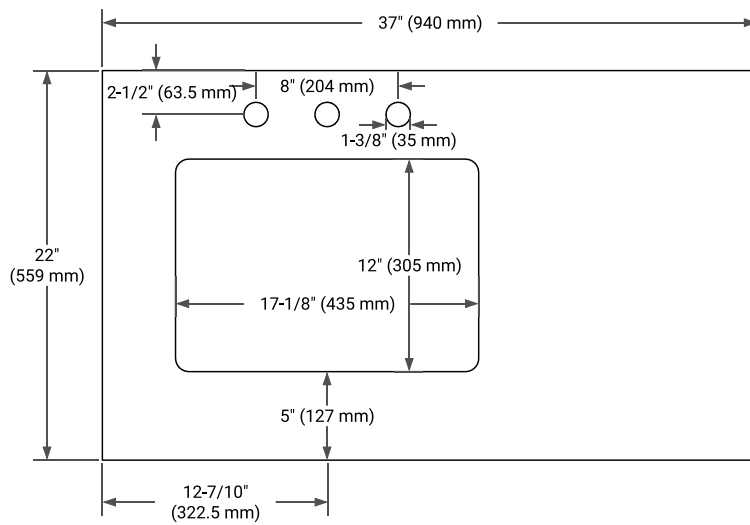

PLAN VIEW

37" LEFT RECTANGLE SINK COUNTERTOP WITH 1.5 IN. THICKNESS

ARIEL

OVERALL DIMENSIONS

37" W x 22" D x 1.5" H

COUNTERTOP OPTIONS

Carrara Marble

White Quartz

FEATURES

- Solid countertop with mitered edges & seams
- Undermount white rectangular sink
- Pre-drilled for 8" widespread faucet

INCLUDED

- Countertop
- Matching Backsplash
- Rectangle Sink

COUNTERTOP PLAN VIEW

EDGE SIDE VIEW

THREE DIMENSIONAL COUNTERTOP VIEW